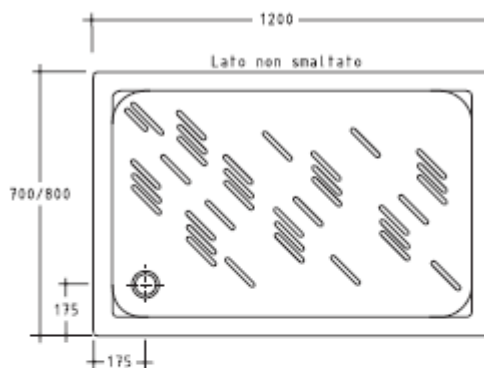

Art. 1014 PLAZA MINI 70x120

Piatto doccia cm 70x120.

Shower tray 70x120 cms.

Plato de ducha 70x120 cm.

Art. 1012 PLAZA 80x120

Piatto doccia cm 80x120.

Shower tray 80x120 cms.

Plato de ducha 80x120 cm.

Kg. 44/52