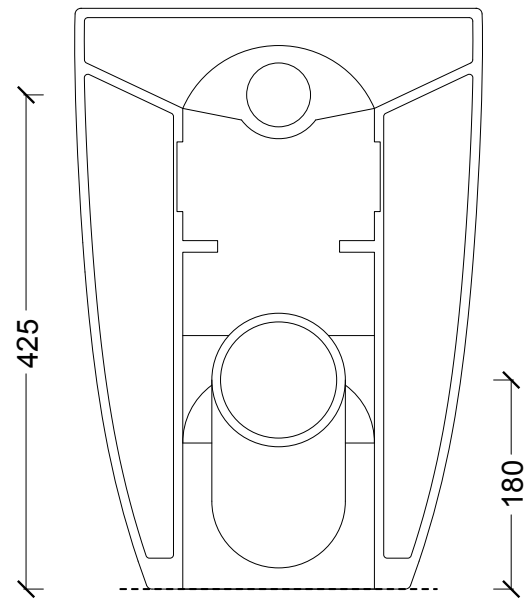

# ALICE CERAMICA

**SERIES:** FORM SQUARE

**OBJECT:** WC A PAV. RIM. H50 OPEN

CODE: 22320101

**SERIES: FORM**

**OBJECT: BIDET A TERRA H 50**

CODE: 22280101