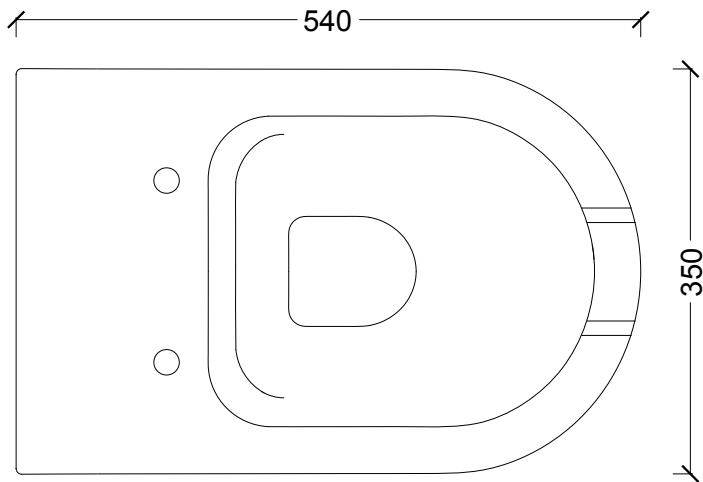

# ALICE CERAMICA

**SERIES:** FORM SQUARE

**OBJECT:** WC A PAV. RIM. H50 OPEN

CODE: 22320101

**SERIES: FORM**

**OBJECT: BIDET A TERRA H 50**

CODE: 22280101