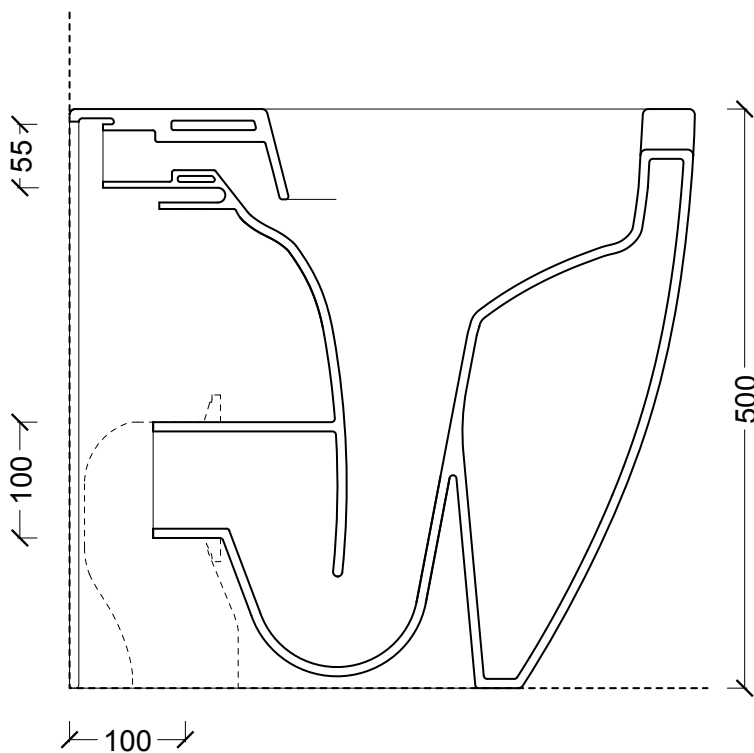

# ALICE CERAMICA

**SERIES:** FORM SQUARE

**OBJECT:** WC A PAV. RIM. H50 OPEN

CODE: 22320101

**SERIES: FORM**

**OBJECT: BIDET A TERRA H 50**

CODE: 22280101