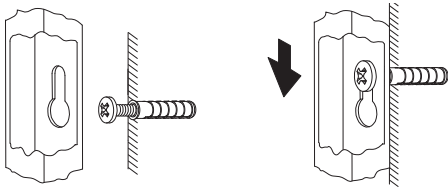

MIRROR WITH LIGHT VINCI- 600x800, 600x1000, 600 x 1200

General information

Aluminium frame mirror to hang on the wall

- 600x800 mm
- 600x1000 mm
- 600x1200 mm

Materials - Finishes

- Aluminium frame 20x20mm (tube wall =2 mm): Aluminium frame in matt black lacquered aluminum with epoxy paint.

Fastening type

The mirror is hunged by screw and wall stud on the "key eyes" fixed in the metal frame (the mirror includes the necessary hardware for its placement).

The mirror can be colocated HORIZONTALLY or VERTICALLY