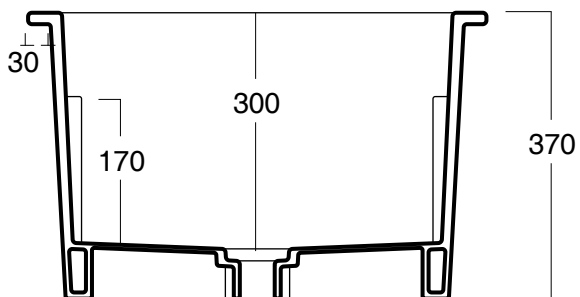

SERIES: LAUNDRY
OBJECT LUGANO

CODE: 300316

FORATURA PIANO