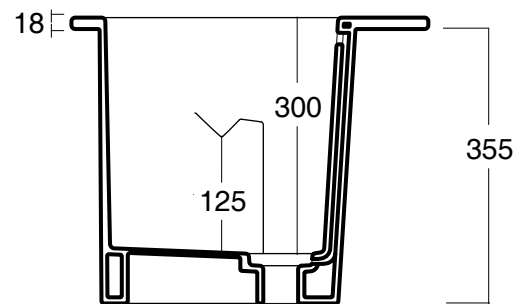

SERIES: LAUNDRY
OBJECT LUGANO

CODE: 300316

FORATURA PIANO