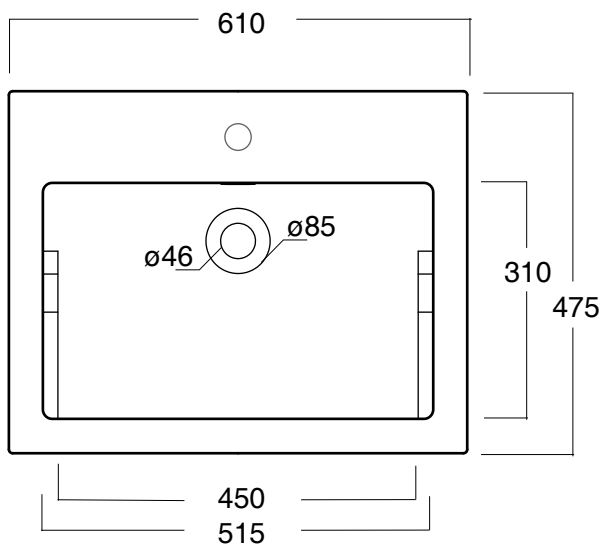

SERIES: LAUNDRY
OBJECT LUGANO

CODE: 300316

FORATURA PIANO