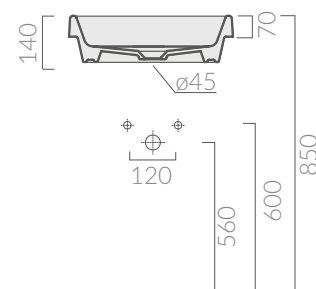

ACCESSORI INCLUSI / ACCESSORIES INCLUDED

ATTENZIONE/ ATTENTION

Galassia Spa persegue la filosofia di migliorare i prodotti aggiungendo nuovi materiali, innovazioni progettuali e tecnologie produttive.
L'azienda si riserva di cambiare

schede tecniche e caratteristiche di funzionamento degli articoli in ogni momento e senza necessità di preavviso.
I pesi possono subire variazioni del 20 %

Galassia Spa is constantly improving its products by adding new materials, new projects and modern production technologies. The company reserves the right to change any technical

specifications/dimension and/or operating characteristics of the products at any time and without giving notice. The ceramic items weight may vary up to 20%.