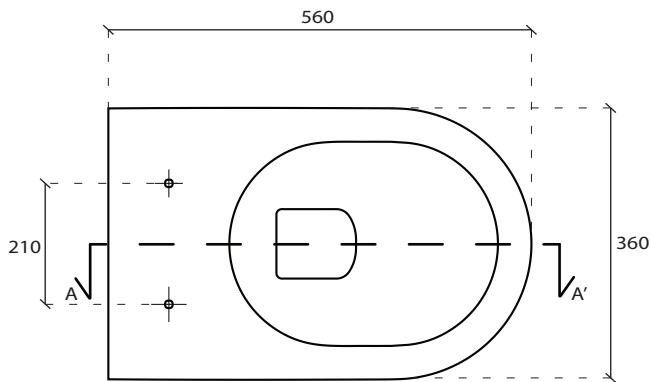

DREAM

Designed by **Antonio Pascale**

GALASSIA Italy

Art. **7312**

INFO

VASO SOSPESO
Wall-hung WC

PESO **Kg 21.5**
Weight

REVISIONE 1.0
Silvano Mariano

DATA
01/07/16

CE EN 997

COLORI

● **BIANCO LUCIDO** cod. **7312**
Glossy White

● **BIANCO MATT** cod. **7312MT**
Matt White

ACCESSORI

COPRIVASO EXTRASLIM
Extra slim seat-cover

cod. **7315**

COPRIVASO EXTRASLIM A CADUTA RALLENTATA
Extra slim seat-cover soft closing

cod. **7314- 7314MT**

STAFFA FISSAGGIO
Fixing bracket for wall-hung wc

cod. **9051**

RACCORDO SCARICO PARETE Ø10
Pipe for wall drain Ø10

cod. **9053**

VISTA DALL'ALTO