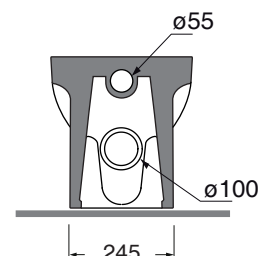

ABVCTPE00000

WC Easy Clean /Easy Clean WC

codice
code

Vaso ABE terra Easy Clean
Wc ABE floor standing Easy Clean WC

bianco lucido/ shiny white

ABVCTPE00000BI

CM 50x35xh41

plt Italy pz. 00 - plt export pcs.00

kg 25,5

Tecnologie/technologies:

watersaving

easyclean

scala/scale 1:20 dimensioni/dimensions in mm

Complementi/complements:

Codice
code

Sedile termoindurente con chiusura
frizionata .
Thermosetting soft close seat cover .