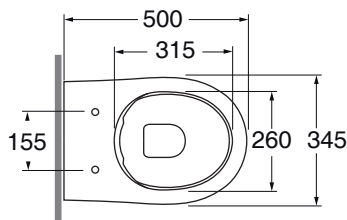

ABVCTPE00000

WC Easy Clean /Easy Clean WC

codice
code

Vaso ABE terra Easy Clean
Wc ABE floor standing Easy Clean WC

bianco lucido/ shiny white

ABVCTPE00000BI

CM 50x35xh41

plt Italy pz. 00 - plt export pcs.00

kg 25,5

Tecnologie/technologies:

watersaving

easyclean

scala/scale 1:20 dimensioni/dimensions in mm

Complementi/complements:

Codice
code

Sedile termoindurente con chiusura
frizionata .
Thermosetting soft close seat cover .