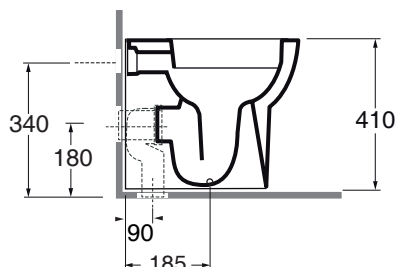

ABVCTPE00000

WC Easy Clean /Easy Clean WC

codice
code

Vaso ABE terra Easy Clean
Wc ABE floor standing Easy Clean WC

bianco lucido/ shiny white

ABVCTPE00000BI

CM 50x35xh41

plt Italy pz. 00 - plt export pcs.00

kg 25,5

Tecnologie/technologies:

watersaving

easyclean

scala/scale 1:20 dimensioni/dimensions in mm

Complementi/complements:

Codice
code

Sedile termoindurente con chiusura
frizionata .
Thermosetting soft close seat cover .