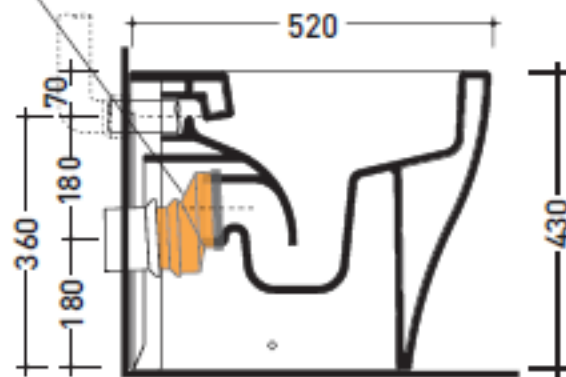

art. LK1012 (LKR90+LKR40)  
connessioni di scarico  
(in dotazione)  
drainage connector  
(included in the box)

da/from 100 a/to 120 mm

CERAMIC: glossy finish

white

black

matt finish

milky white

graphite