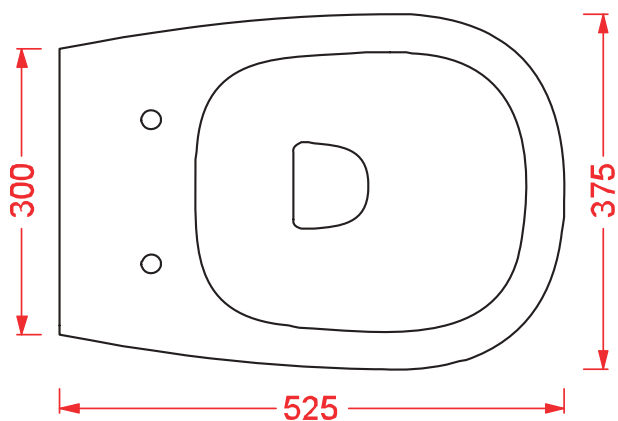

ATELIER | ATV001

Vaso sospeso 52.5*37.5*26
Wall hung wc 52.5*37.5*26

PESO/WEIGHT: KG 20

ATELIER | ATB001

Bidet sospeso 52.5*37.5*26
Wall hung bidet 52.5*37.5*26

PESO/WEIGHT: KG 19