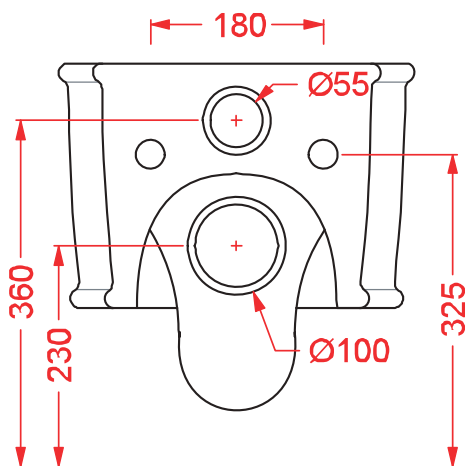

ATELIER | ATV001

Vaso sospeso 52.5*37.5*26
Wall hung wc 52.5*37.5*26

PESO/WEIGHT: KG 20

ATELIER | ATB001

Bidet sospeso 52.5*37.5*26
Wall hung bidet 52.5*37.5*26

PESO/WEIGHT: KG 19