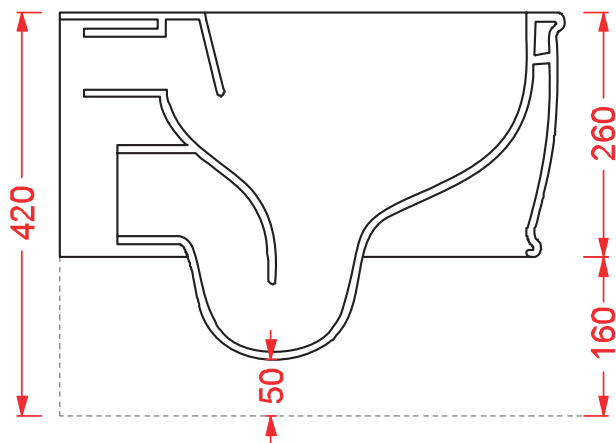

ATELIER | ATV001

Vaso sospeso 52.5*37.5*26
Wall hung wc 52.5*37.5*26

PESO/WEIGHT: KG 20

ATELIER | ATB001

Bidet sospeso 52.5*37.5*26
Wall hung bidet 52.5*37.5*26

PESO/WEIGHT: KG 19