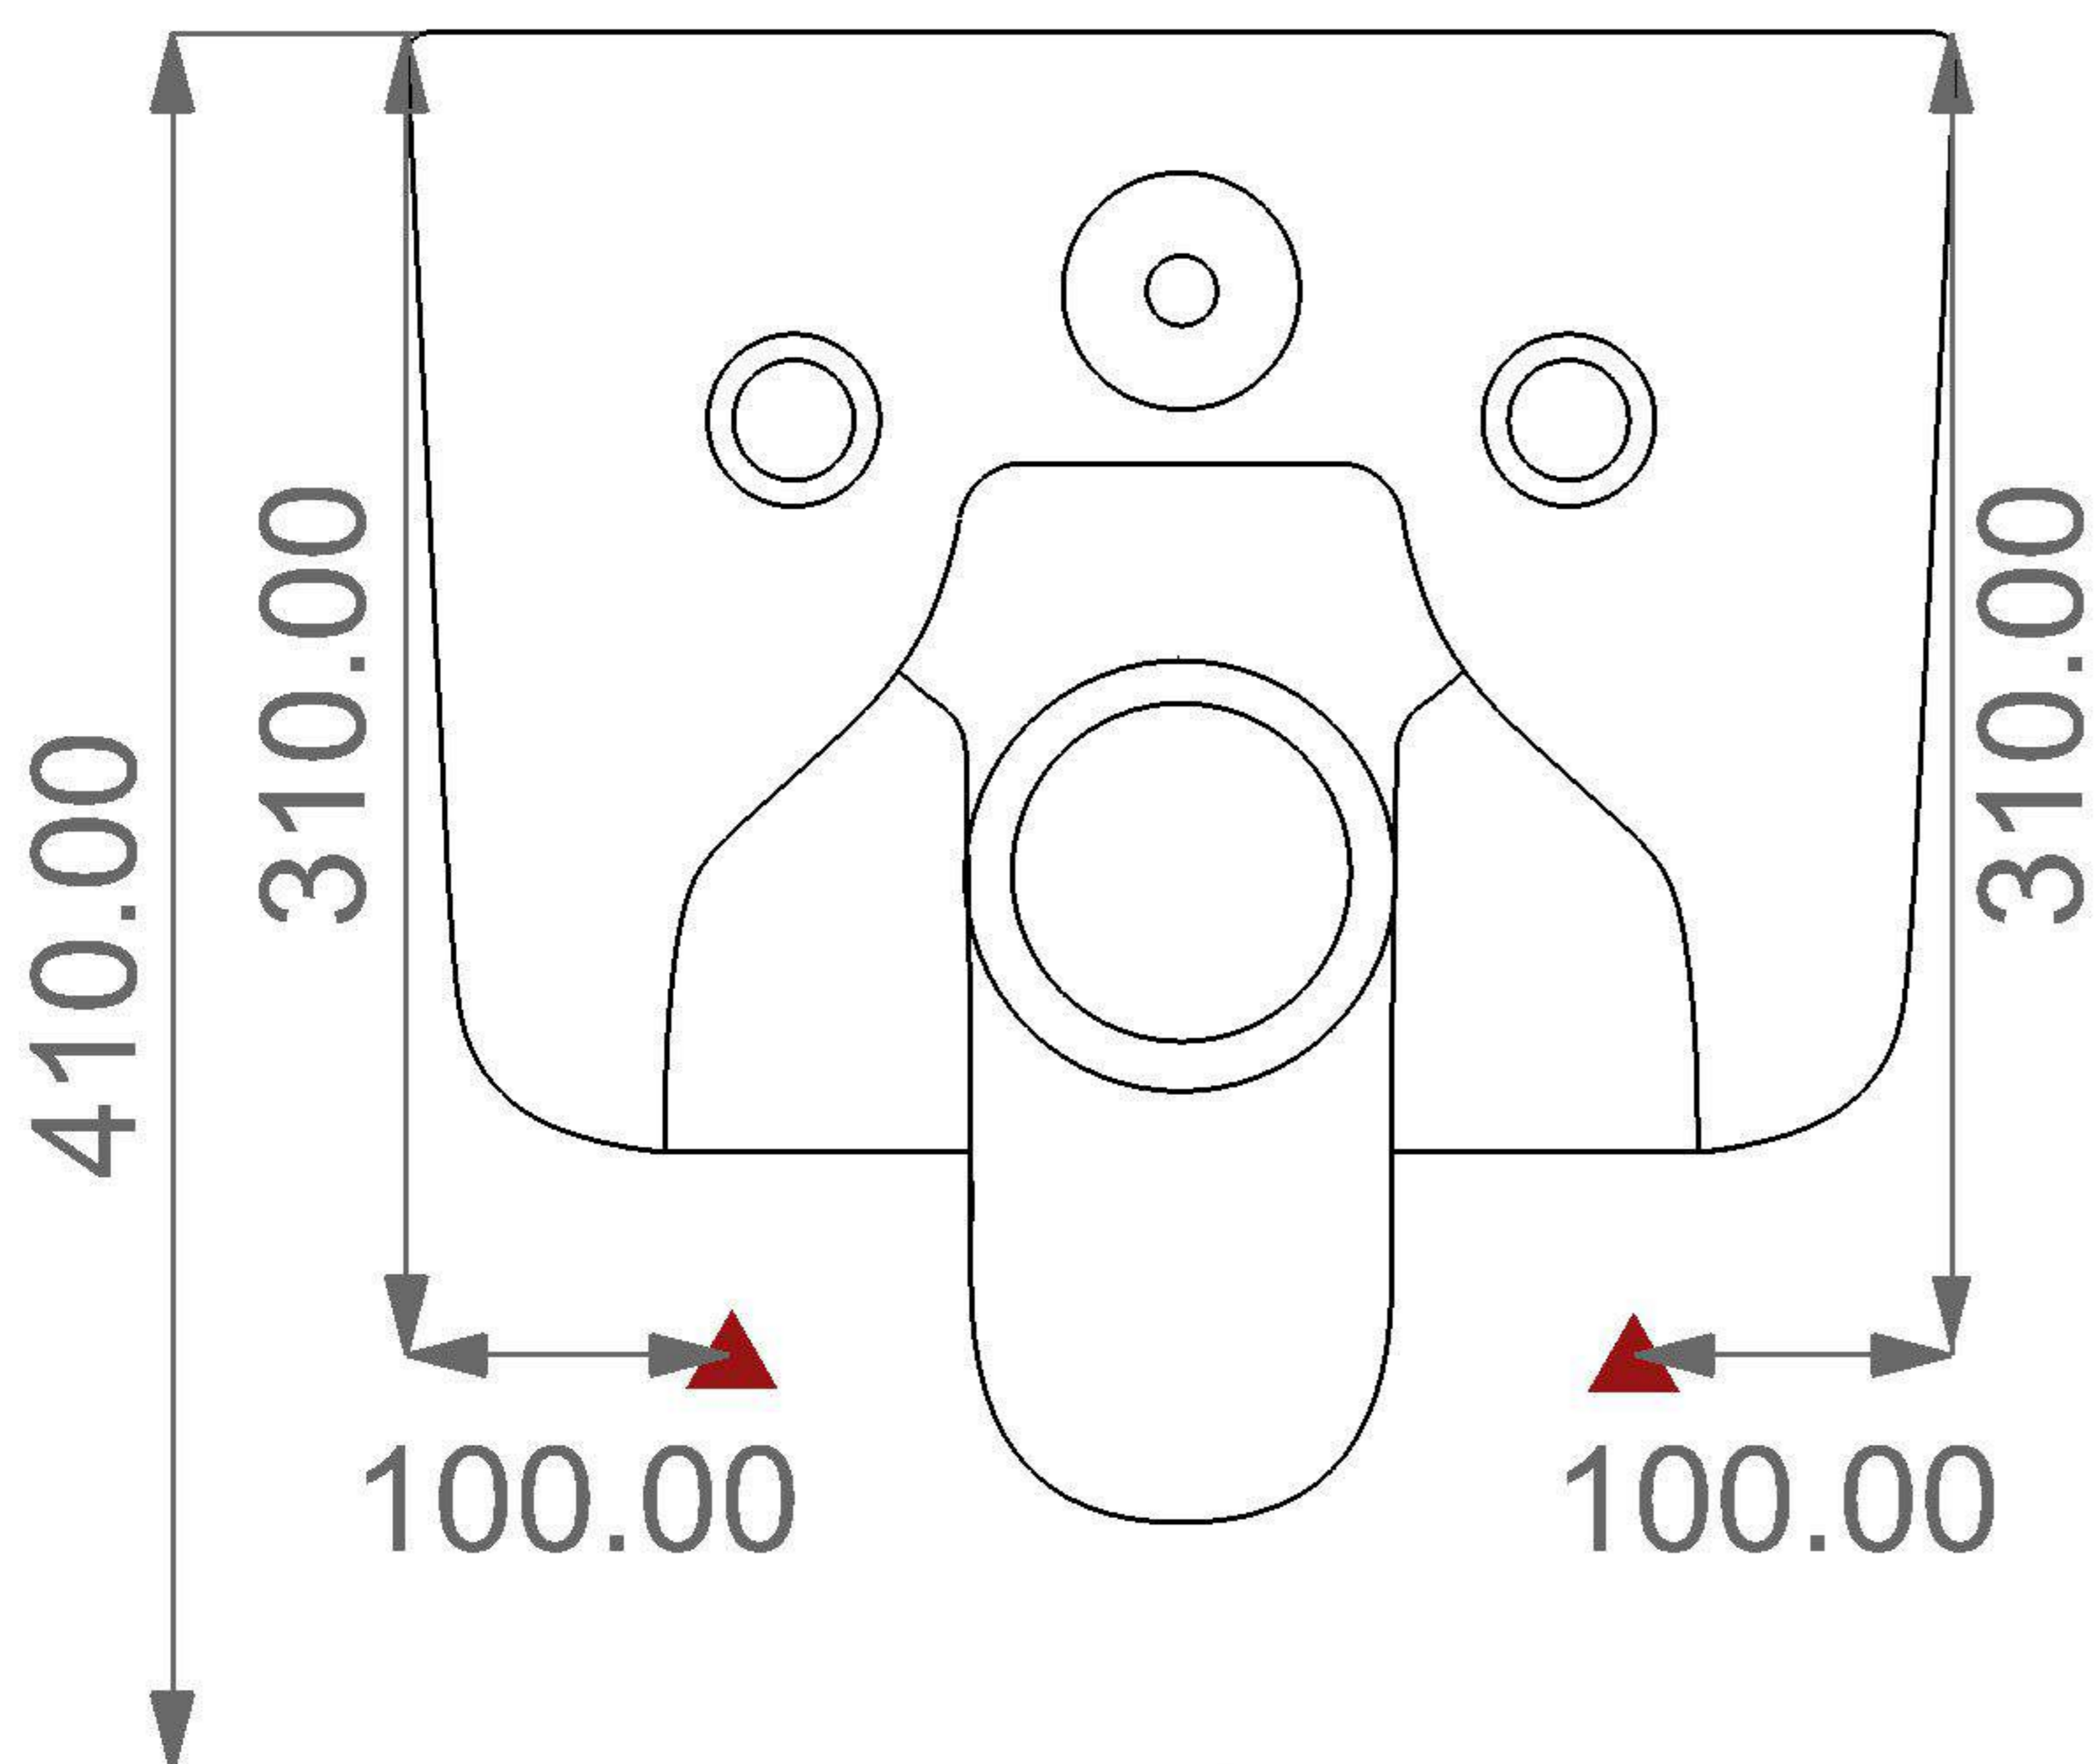

GSG
CERAMIC DESIGN

Vaso sospeso Brio senza brida
con sistema di scarico Smart Clean
Brio wc wall-hung rimless
with Smart Clean flushing system

FRONT

LEFT

TOP

REAR

SECTION

Designation
Vaso sospeso Brio senza brida
con sistema di scarico Smart Clean
Brio wc wall-hung rimless
with Smart Clean flushing system

Scale
1:10

cod. BRWCSO

GSG
CERAMIC DESIGN

This drawing including the respected data may neither be duplicated nor modified nor altered without the consent of GSG Ceramic Design. The use of the data/technical drawings take place at users own risk and under exclusion of any liability of GSG Ceramic Design. The dimensions are not binding; products are subject to changes. Measurement shown may be subjected to small variations or are indicative.

Vaso sospeso Brio con sistema di scarico Smart Clean

Brio wc wall-hung with Smart Clean flushing system

Cod. BRWCSO

Dispositivo vaso/bidet

Wc/bidet device

Cod. ACS114

Predisposizione consigliata attacco acqua, Dx o Sx, in caso di utilizzo del dispositivo erogazione acqua per funzione vaso/bidet (Cod. ACS 114)

Inlet water connection suggest, left or right, in case of use of water supply device for wc/bidet working (Cod. ACS 114)