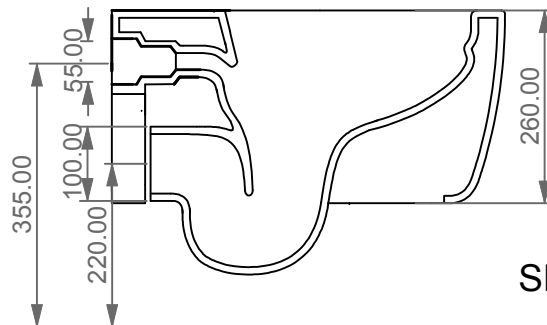

GSG
CERAMIC DESIGN

Vaso sospeso Brio senza brida
con sistema di scarico Smart Clean
Brio wc wall-hung rimless
with Smart Clean flushing system

FRONT

LEFT

TOP

REAR

SECTION

Designation
Vaso sospeso Brio senza brida
con sistema di scarico Smart Clean
Brio wc wall-hung rimless
with Smart Clean flushing system

Scale
1:10

cod. BRWCSO

GSG
CERAMIC DESIGN

This drawing including the respected data may neither be duplicated nor modified nor altered without the consent of GSG Ceramic Design. The use of the data/technical drawings take place at users own risk and under exclusion of any liability of GSG Ceramic Design. The dimensions are not binding; products are subject to changes. Measurement shown may be subjected to small variations or are indicative.

Vaso sospeso Brio con sistema di scarico Smart Clean

Brio wc wall-hung with Smart Clean flushing system

Cod. BRWCSO

Dispositivo vaso/bidet

Wc/bidet device

Cod. ACS114

Predisposizione consigliata attacco acqua, Dx o Sx, in caso di utilizzo del dispositivo erogazione acqua per funzione vaso/bidet (Cod. ACS 114)

Inlet water connection suggest, left or right, in case of use of water supply device for wc/bidet working (Cod. ACS 114)