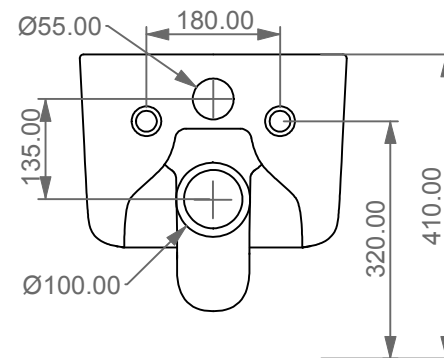

GSG
CERAMIC DESIGN

Vaso sospeso Brio senza brida
con sistema di scarico Smart Clean
Brio wc wall-hung rimless
with Smart Clean flushing system

FRONT

LEFT

TOP

REAR

SECTION

Designation
Vaso sospeso Brio senza brida
con sistema di scarico Smart Clean
Brio wc wall-hung rimless
with Smart Clean flushing system

Scale
1:10

cod. BRWCSO

GSG
CERAMIC DESIGN

This drawing including the respected data may neither be duplicated nor modified nor altered without the consent of GSG Ceramic Design. The use of the data/technical drawings take place at users own risk and under exclusion of any liability of GSG Ceramic Design. The dimensions are not binding; products are subject to changes. Measurement shown may be subjected to small variations or are indicative.

Vaso sospeso Brio con sistema di scarico Smart Clean

Brio wc wall-hung with Smart Clean flushing system

Cod. BRWCSO

Dispositivo vaso/bidet

Wc/bidet device

Cod. ACS114

Predisposizione consigliata attacco acqua, Dx o Sx, in caso di utilizzo del dispositivo erogazione acqua per funzione vaso/bidet (Cod. ACS 114)

Inlet water connection suggest, left or right, in case of use of water supply device for wc/bidet working (Cod. ACS 114)