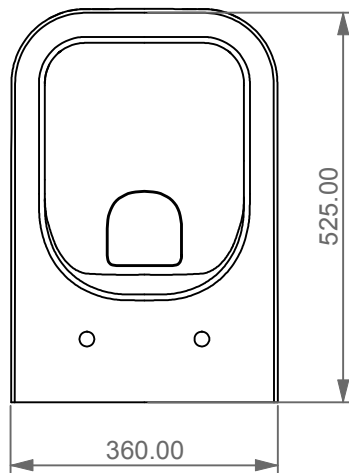

GSG
CERAMIC DESIGN

Vaso sospeso Brio senza brida
con sistema di scarico Smart Clean
Brio wc wall-hung rimless
with Smart Clean flushing system

FRONT

LEFT

TOP

REAR

SECTION

Designation
Vaso sospeso Brio senza brida
con sistema di scarico Smart Clean
Brio wc wall-hung rimless
with Smart Clean flushing system

Scale
1:10

cod. BRWCSO

GSG
CERAMIC DESIGN

This drawing including the respected data may neither be duplicated nor modified nor altered without the consent of GSG Ceramic Design. The use of the data/technical drawings take place at users own risk and under exclusion of any liability of GSG Ceramic Design. The dimensions are not binding; products are subject to changes. Measurement shown may be subjected to small variations or are indicative.

Inlet water connection suggest, left or right, in case of use of water supply device for wc/bidet working (Cod. ACS 114)