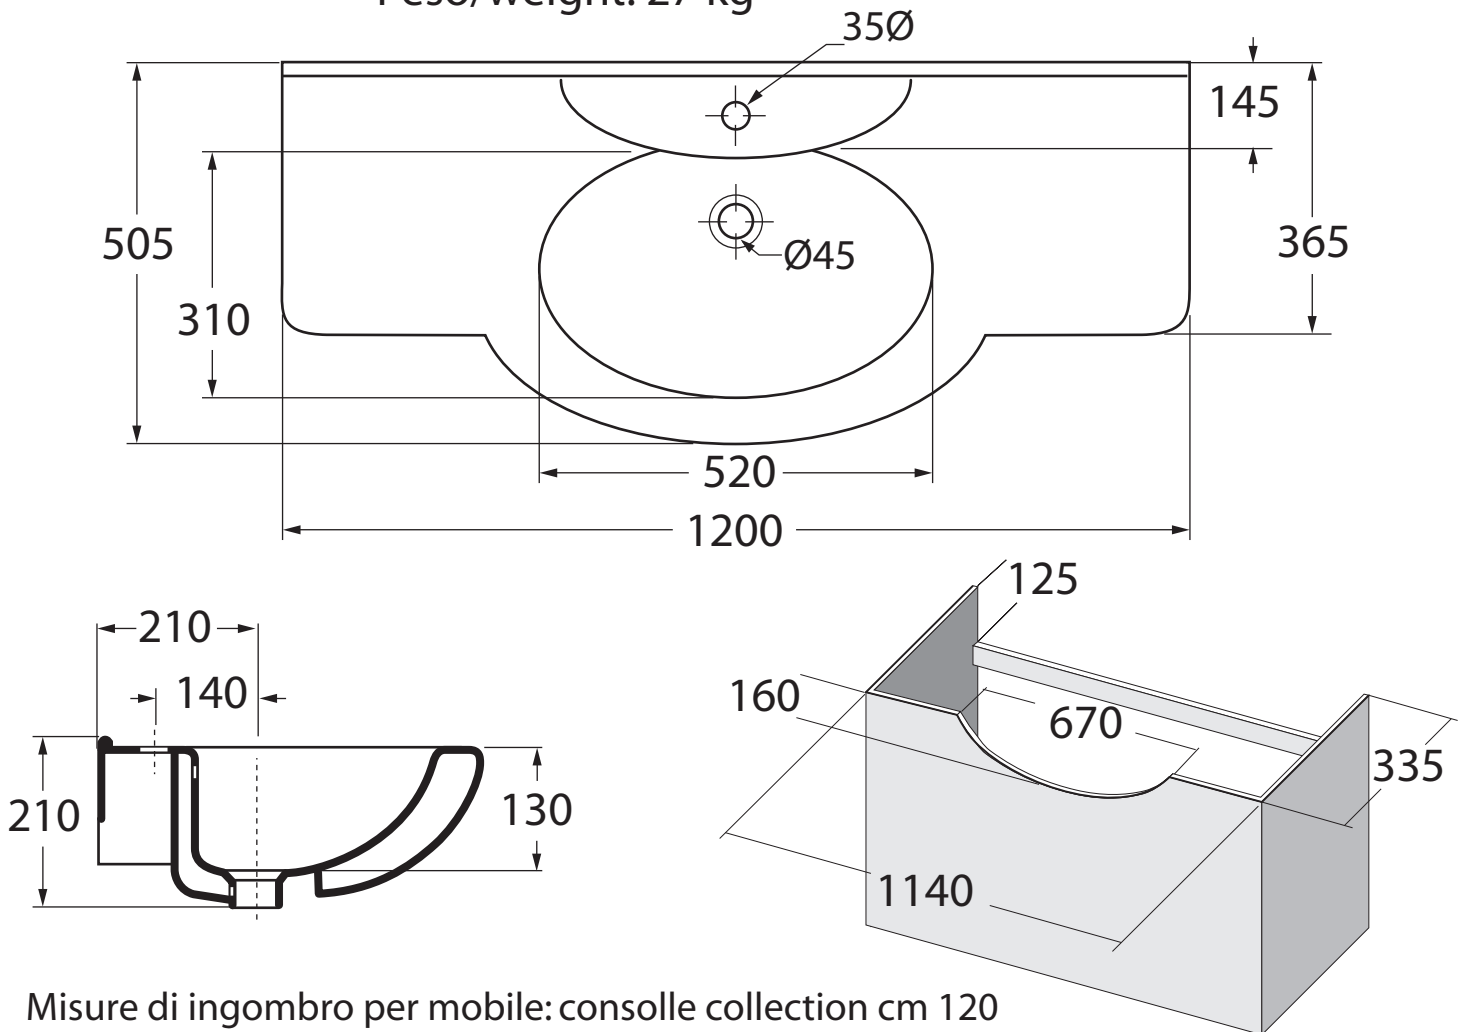

CO 120

Consolle Collection cm 120
One-hole console cm 120 Collection

Dimensioni/dimensions: 120x50,5xH 21 cm
Peso/weight: 27 kg

Misure di ingombro per mobile: consolle collection cm 120
Required measurements for furniture: consolle collection cm 120