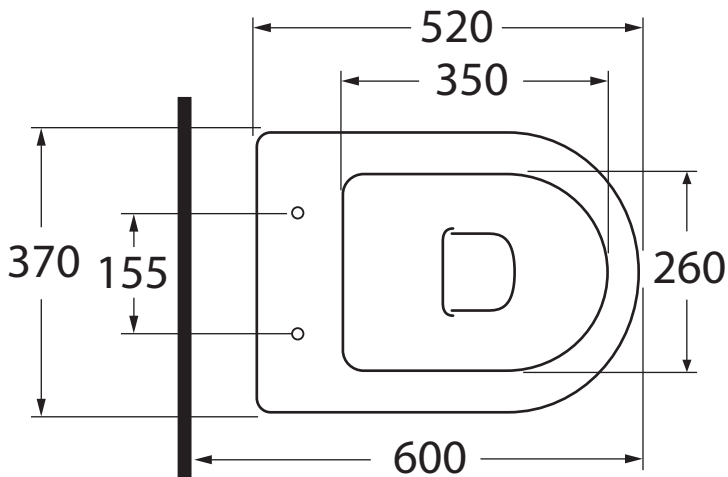

DIA 100 S

Vaso scarico a terra
W.c. with floor trap

Dimensioni/dimensions: 52x37xH39,5 cm
Peso/weight: 16 kg

DIA 100 P

Vaso scarico a parete
W.c. with wall trap

Dimensioni/dimensions: 52x37xH39,5 cm
Peso/weight: 16 kg

* Misura consigliata
Advised measure

DIA 500/M

Bidet monoforo
One-hole bidet

Dimensioni/dimensions: 56x37x39,5
Peso/weight: 17 kg

DIA 500/T

Bidet a tre fori
Three-hole bidet

Dimensioni/dimensions: 56x37x39,5
Peso/weight: 17 kg

*Misura consigliata
Advised measure