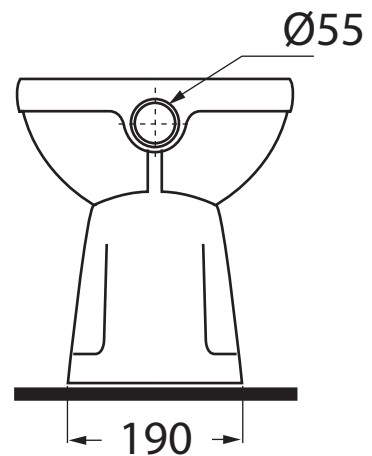

DIA 100 S

Vaso scarico a terra
W.c. with floor trap

Dimensioni/dimensions: 52x37xH39,5 cm
Peso/weight: 16 kg

DIA 100 P

Vaso scarico a parete
W.c. with wall trap

Dimensioni/dimensions: 52x37xH39,5 cm
Peso/weight: 16 kg

* Misura consigliata
Advised measure

DIA 500/M

Bidet monoforo
One-hole bidet

Dimensioni/dimensions: 56x37x39,5
Peso/weight: 17 kg

DIA 500/T

Bidet a tre fori
Three-hole bidet

Dimensioni/dimensions: 56x37x39,5
Peso/weight: 17 kg

*Misura consigliata
Advised measure