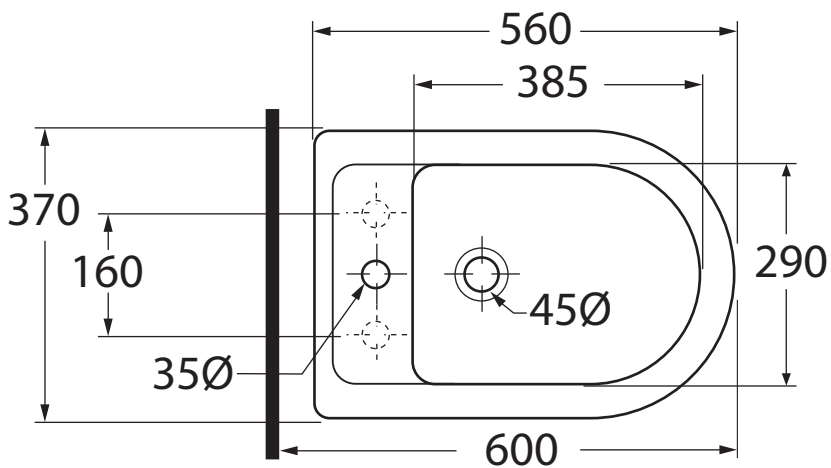

DIA 100 S

Vaso scarico a terra
W.c. with floor trap

Dimensioni/dimensions: 52x37xH39,5 cm
Peso/weight: 16 kg

DIA 100 P

Vaso scarico a parete
W.c. with wall trap

Dimensioni/dimensions: 52x37xH39,5 cm
Peso/weight: 16 kg

* Misura consigliata
Advised measure

DIA 500/M

Bidet monoforo
One-hole bidet

Dimensioni/dimensions: 56x37x39,5
Peso/weight: 17 kg

DIA 500/T

Bidet a tre fori
Three-hole bidet

Dimensioni/dimensions: 56x37x39,5
Peso/weight: 17 kg

*Misura consigliata
Advised measure