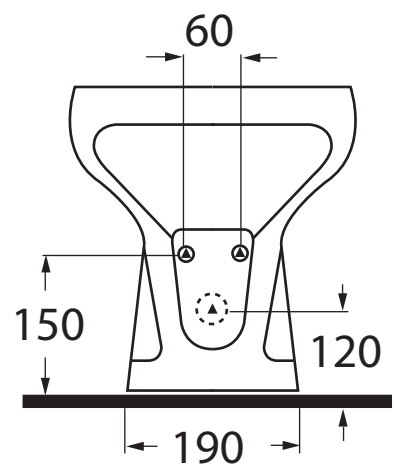

DIA 100 S

Vaso scarico a terra
W.c. with floor trap

Dimensioni/dimensions: 52x37xH39,5 cm
Peso/weight: 16 kg

DIA 100 P

Vaso scarico a parete
W.c. with wall trap

Dimensioni/dimensions: 52x37xH39,5 cm
Peso/weight: 16 kg

* Misura consigliata
Advised measure

DIA 500/M

Bidet monoforo
One-hole bidet

Dimensioni/dimensions: 56x37x39,5
Peso/weight: 17 kg

DIA 500/T

Bidet a tre fori
Three-hole bidet

Dimensioni/dimensions: 56x37x39,5
Peso/weight: 17 kg

*Misura consigliata
Advised measure