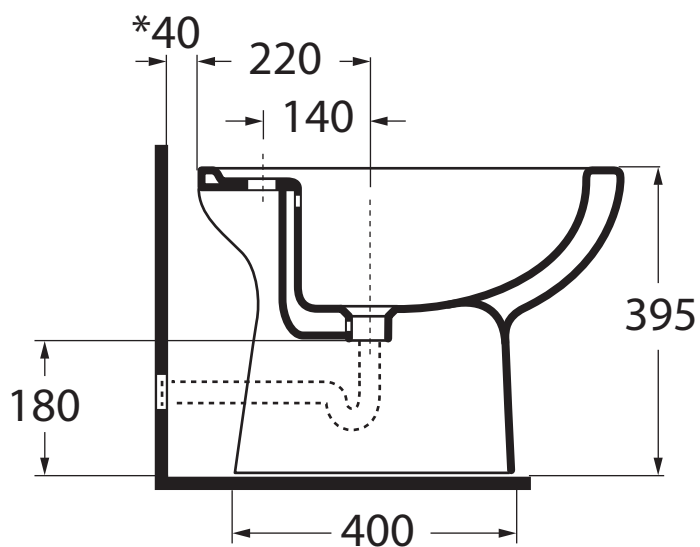

DIA 100 S

Vaso scarico a terra
W.c. with floor trap

Dimensioni/dimensions: 52x37xH39,5 cm
Peso/weight: 16 kg

DIA 100 P

Vaso scarico a parete
W.c. with wall trap

Dimensioni/dimensions: 52x37xH39,5 cm
Peso/weight: 16 kg

* Misura consigliata
Advised measure

DIA 500/M

Bidet monoforo
One-hole bidet

Dimensioni/dimensions: 56x37x39,5
Peso/weight: 17 kg

DIA 500/T

Bidet a tre fori
Three-hole bidet

Dimensioni/dimensions: 56x37x39,5
Peso/weight: 17 kg

*Misura consigliata
Advised measure