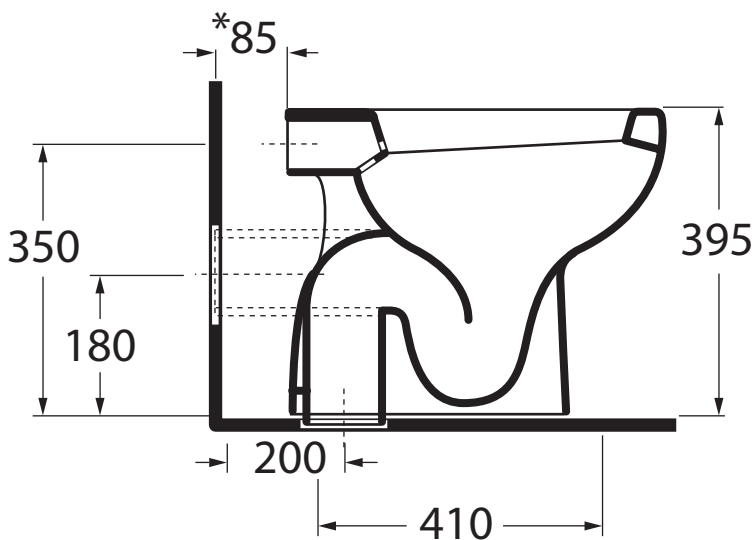

DIA 100 S

Vaso scarico a terra
W.c. with floor trap

Dimensioni/dimensions: 52x37xH39,5 cm
Peso/weight: 16 kg

DIA 100 P

Vaso scarico a parete
W.c. with wall trap

Dimensioni/dimensions: 52x37xH39,5 cm
Peso/weight: 16 kg

* Misura consigliata
Advised measure

DIA 500/M

Bidet monoforo
One-hole bidet

Dimensioni/dimensions: 56x37x39,5
Peso/weight: 17 kg

DIA 500/T

Bidet a tre fori
Three-hole bidet

Dimensioni/dimensions: 56x37x39,5
Peso/weight: 17 kg

*Misura consigliata
Advised measure