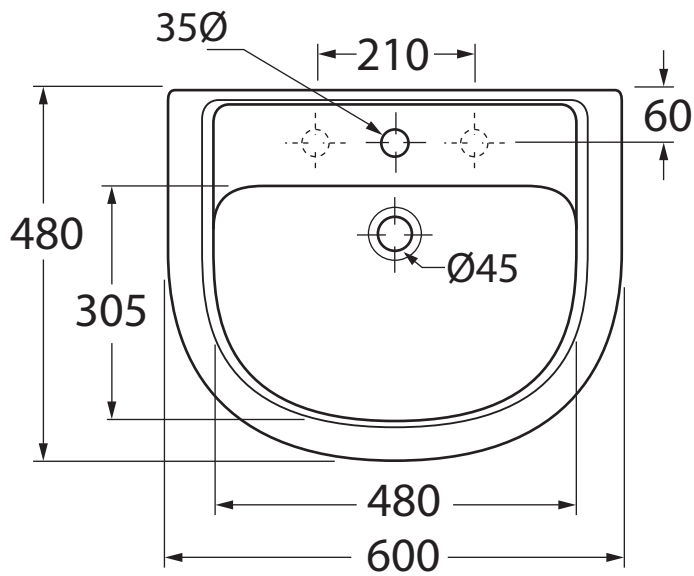

## ELI 200/60

Lavabo cm 60 monoforo predisposto a tre fori  
One-hole wash-basin 60 cm arranged for three-holes

Dimensioni/dimensions: 60x48xH19 cm

Peso/weight: 13 kg

## ELI 300

Colonna  
Podestal

Dimensioni/dimensions: 20x66 cm

Peso/weight: 11 kg