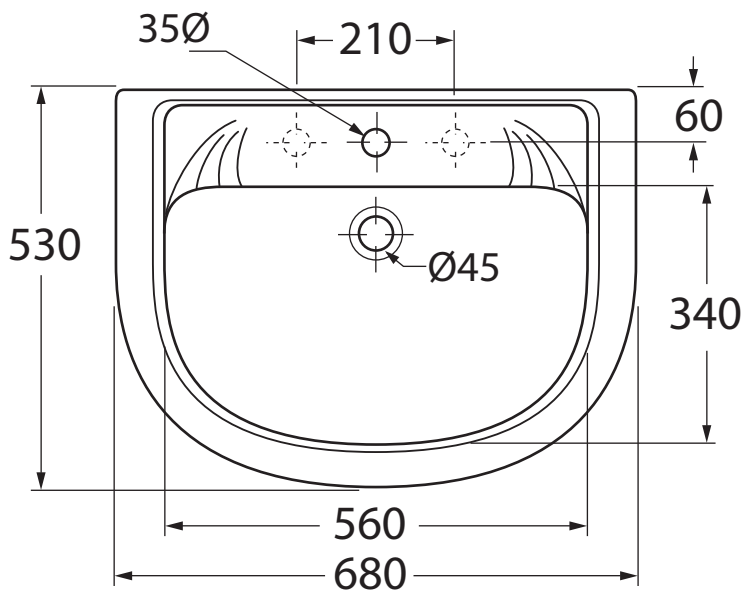

ELI 200

Lavabo cm 68 monoforo predisposto a tre fori
One-hole wash-basin 68 cm arranged for three-holes

Dimensioni/dimensions: 68x53xH20 cm
Peso/weight: 16 kg

ELI 300

Colonna
Podestal

Dimensioni/dimensions: 20x66 cm
Peso/weight: 11 kg