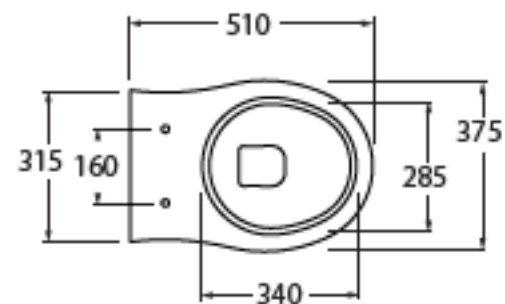

FAVCTP000000

sanitari terra /floor mounted sanitary wares

codice
code

Vaso Fast terra con scarico a parete filo muro trasformabile a pavimento.
Fast close coupled wall/floor trap WC.

bianco lucido/ shiny white

FAVCTP000000BI

CM 54x34,5xh42

pt italy pz.24 - pt export pcs.20

kg 30,5

Tecnologie/technologies:

4,5L