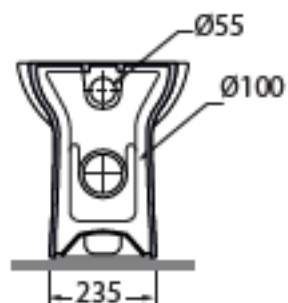

FAVCTP000000

sanitari terra /floor mounted sanitary wares

codice
code

Vaso Fast terra con scarico a parete filo muro trasformabile a pavimento.
Fast close coupled wall/floor trap WC.

bianco lucido/ shiny white

FAVCTP000000BI

CM 54x34,5xh42

pt italy pz.24 - pt export pcs.20

kg 30,5

Tecnologie/technologies:

4,5L