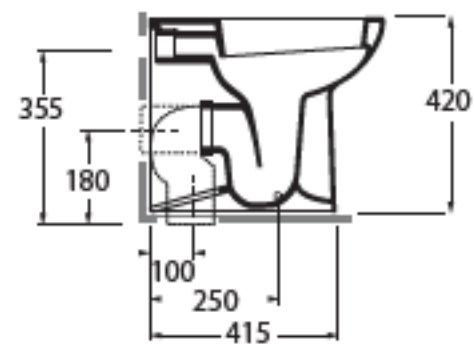

FAVCTP000000

sanitari terra /floor mounted sanitary wares

codice
code

Vaso Fast terra con scarico a parete filo muro trasformabile a pavimento.
Fast close coupled wall/floor trap WC.

bianco lucido/ shiny white

FAVCTP000000BI

CM 54x34,5xh42

pt italy pz.24 - pt export pcs.20

kg 30,5

Tecnologie/technologies:

4,5L