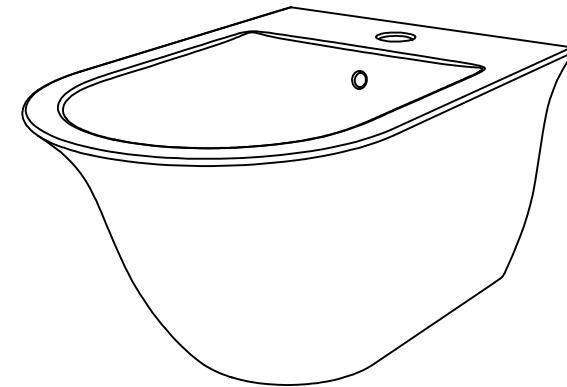

GSGI
CERAMIC DESIGN

Bidet sospeso Flut monoforo
Flut bidet wall-hung one hole

FRONT

LEFT

TOP

REAR

SECTION

Designation	
Bidet sospeso Flut monoforo Flut bidet wall-hung one hole	
Scale 1:10	
cod. FLBISO	<p>This drawing including the respectedata may neither be duplicated nor modified nor altered without the consent of GSG Ceramic Design. The use of the data/technical drawings take place at users own risk and under exclusion of any liability of GSG Ceramic Design. The dimensions are not binding; products are subject to changes. Measurement shown may be subjected to small variations or are indicative.</p>