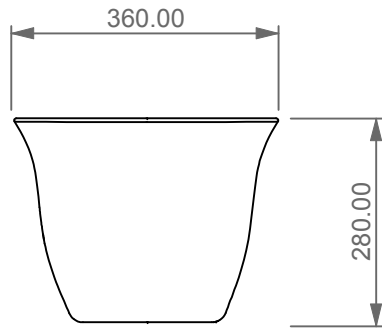

GSGI
CERAMIC DESIGN

Bidet sospeso Flut monoforo
Flut bidet wall-hung one hole

FRONT

LEFT

TOP

REAR

SECTION

Designation	
Bidet sospeso Flut monoforo Flut bidet wall-hung one hole	
Scale 1:10	
cod. FLBISO	<p>This drawing including the respectedata may neither be duplicated nor modified nor altered without the consent of GSG Ceramic Design. The use of the data/technical drawings take place at users own risk and under exclusion of any liability of GSG Ceramic Design. The dimensions are not binding; products are subject to changes. Measurement shown may be subjected to small variations or are indicative.</p>