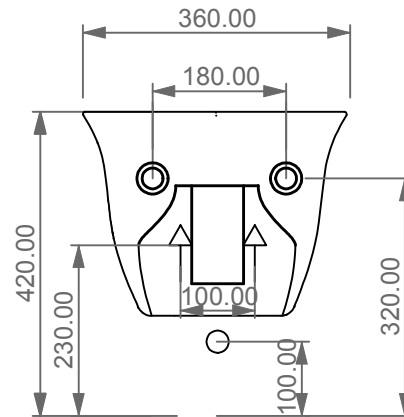

GSGI
CERAMIC DESIGN

Bidet sospeso Flut monoforo
Flut bidet wall-hung one hole

FRONT

LEFT

TOP

REAR

SECTION

Designation	
Bidet sospeso Flut monoforo Flut bidet wall-hung one hole	
Scale 1:10	
cod. FLBISO	<p>This drawing including the respectedata may neither be duplicated nor modified nor altered without the consent of GSG Ceramic Design. The use of the data/technical drawings take place at users own risk and under exclusion of any liability of GSG Ceramic Design. The dimensions are not binding; products are subject to changes. Measurement shown may be subjected to small variations or are indicative.</p>