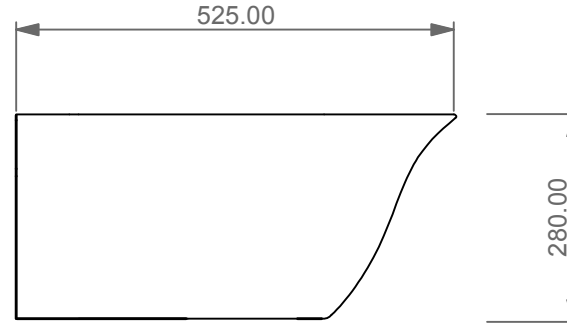

GSGI
CERAMIC DESIGN

Bidet sospeso Flut monoforo
Flut bidet wall-hung one hole

FRONT

LEFT

TOP

REAR

SECTION

Designation	
Bidet sospeso Flut monoforo Flut bidet wall-hung one hole	
Scale 1:10	
cod. FLBISO	<p>This drawing including the respectedata may neither be duplicated nor modified nor altered without the consent of GSG Ceramic Design. The use of the data/technical drawings take place at users own risk and under exclusion of any liability of GSG Ceramic Design. The dimensions are not binding; products are subject to changes. Measurement shown may be subjected to small variations or are indicative.</p>