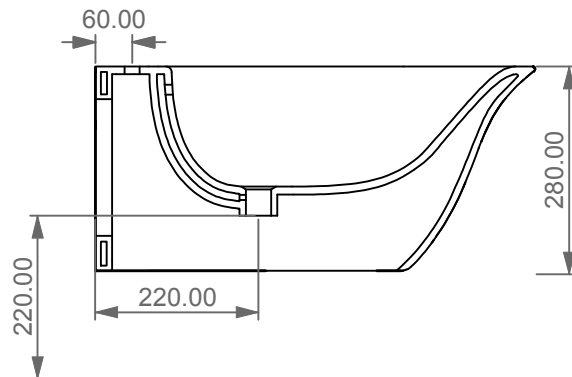

GSGI
CERAMIC DESIGN

Bidet sospeso Flut monoforo
Flut bidet wall-hung one hole

FRONT

LEFT

TOP

REAR

SECTION

Designation	
Bidet sospeso Flut monoforo Flut bidet wall-hung one hole	
Scale 1:10	
cod. FLBISO	<p>This drawing including the respectedata may neither be duplicated nor modified nor altered without the consent of GSG Ceramic Design. The use of the data/technical drawings take place at users own risk and under exclusion of any liability of GSG Ceramic Design. The dimensions are not binding; products are subject to changes. Measurement shown may be subjected to small variations or are indicative.</p>