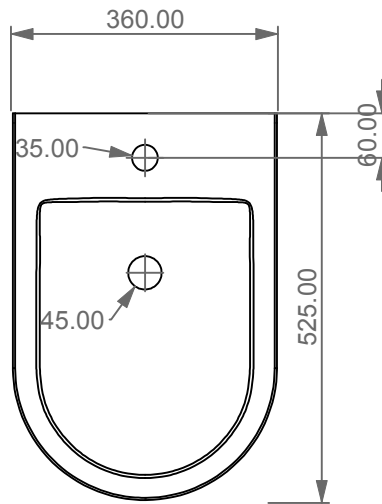

GSGI
CERAMIC DESIGN

Bidet sospeso Flut monoforo
Flut bidet wall-hung one hole

FRONT

LEFT

TOP

REAR

SECTION

Designation	
Bidet sospeso Flut monoforo Flut bidet wall-hung one hole	
Scale 1:10	
cod. FLBISO	<p>This drawing including the respectedata may neither be duplicated nor modified nor altered without the consent of GSG Ceramic Design. The use of the data/technical drawings take place at users own risk and under exclusion of any liability of GSG Ceramic Design. The dimensions are not binding; products are subject to changes. Measurement shown may be subjected to small variations or are indicative.</p>