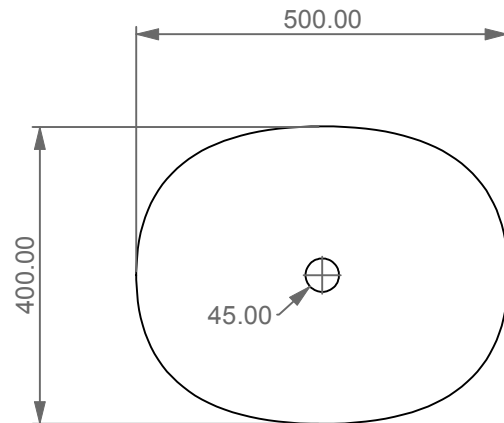

Lavabo Flut bordo fino, cm 50.
Flut Washbasin cm 50 thin edge.

FRONT

LEFT

TOP

SECTION

<p>Designation</p> <p>Lavabo Flut bordo fino, cm 50. Flut Washbasin cm 50 thin edge.</p>	
<p>Scale</p> <p>1:10</p>	<p>This drawing including the respectedata may neither be duplicated nor modified nor altered without the consent of GSG Ceramic Design. The use of the data/technical drawings take place at users own risk and under exclusion of any liability of GSG Ceramic Design.</p>
<p>cod. FLLAVFS50</p>	<p>The dimensions are not binding; products are subject to changes. Measurement shown may be subjected to small variations or are indicative.</p>