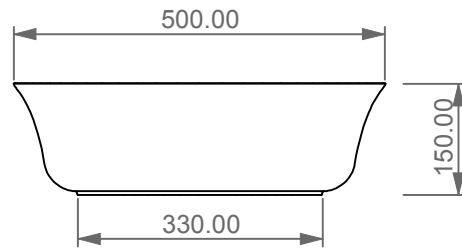

Lavabo Flut bordo fino, cm 50.
Flut Washbasin cm 50 thin edge.

FRONT

LEFT

TOP

SECTION

<p>Designation</p> <p>Lavabo Flut bordo fino, cm 50. Flut Washbasin cm 50 thin edge.</p>	
<p>Scale</p> <p>1:10</p>	<p>This drawing including the respectedata may neither be duplicated nor modified nor altered without the consent of GSG Ceramic Design. The use of the data/technical drawings take place at users own risk and under exclusion of any liability of GSG Ceramic Design.</p>
<p>cod. FLLAVFS50</p>	<p>The dimensions are not binding; products are subject to changes. Measurement shown may be subjected to small variations or are indicative.</p>