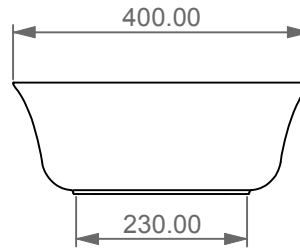

Lavabo Flut bordo fino, cm 50.
Flut Washbasin cm 50 thin edge.

FRONT

LEFT

TOP

SECTION

<p>Designation</p> <p>Lavabo Flut bordo fino, cm 50. Flut Washbasin cm 50 thin edge.</p>	
<p>Scale</p> <p>1:10</p>	<p>This drawing including the respectedata may neither be duplicated nor modified nor altered without the consent of GSG Ceramic Design. The use of the data/technical drawings take place at users own risk and under exclusion of any liability of GSG Ceramic Design.</p>
<p>cod. FLLAVFS50</p>	<p>The dimensions are not binding; products are subject to changes. Measurement shown may be subjected to small variations or are indicative.</p>