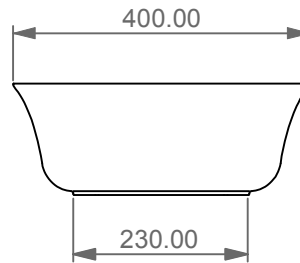

Lavabo Flut bordo fino, cm 60.
Flut Washbasin cm 60 thin edge.

FRONT

LEFT

TOP

SECTION

<p>Designation</p> <p>Lavabo Flut bordo fino, cm 60. Flut Washbasin cm 60 thin edge.</p>	
<p>Scale</p> <p>1:10</p>	
<p>cod. FLLAVFS60</p>	

This drawing including the respected data may neither be duplicated nor modified nor altered without the consent of GSG Ceramic Design. The use of the data/technical drawings take place at users own risk and under exclusion of any liability of GSG Ceramic Design. The dimensions are not binding; products are subject to changes. Measurement shown may be subjected to small variations or are indicative.