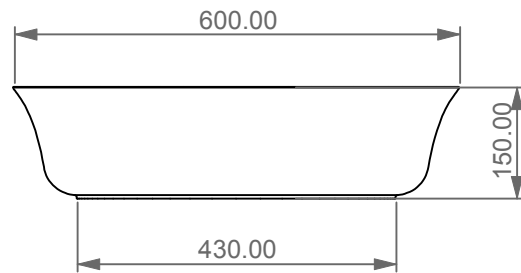

Lavabo Flut bordo fino, cm 60.
Flut Washbasin cm 60 thin edge.

FRONT

LEFT

TOP

SECTION

<p>Designation</p> <p>Lavabo Flut bordo fino, cm 60. Flut Washbasin cm 60 thin edge.</p>	
<p>Scale</p> <p>1:10</p>	
<p>cod. FLLAVFS60</p>	

This drawing including the respected data may neither be duplicated nor modified nor altered without the consent of GSG Ceramic Design. The use of the data/technical drawings take place at users own risk and under exclusion of any liability of GSG Ceramic Design. The dimensions are not binding; products are subject to changes. Measurement shown may be subjected to small variations or are indicative.