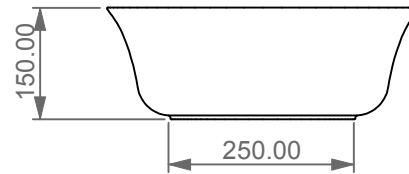

Lavabo Flut Tondo bordo fino, cm Ø42.
 Flut Washbasin Round cm Ø42 thin edge.

FRONT

LEFT

TOP

SECTION

Designation Lavabo Flut Tondo bordo fino, cm Ø42. Flut Washbasin Round cm Ø42 thin edge.	
Scale 1:10	This drawing including the respectedata may neither be duplicated nor modified nor altered without the consent of GSG Ceramic Design. The use of the data/technical drawings take place at users own risk and under exclusion of any liability of GSG Ceramic Design. The dimensions are not binding; products are subject to changes. Measurement shown may be subjected to small variations or are indicative.
cod. FLLAVFSRO42	