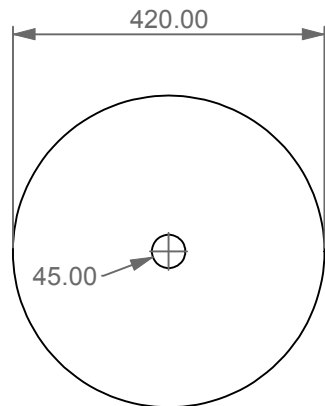

Lavabo Flut Tondo bordo fino, cm Ø42.
 Flut Washbasin Round cm Ø42 thin edge.

FRONT

LEFT

TOP

SECTION

Designation Lavabo Flut Tondo bordo fino, cm Ø42. Flut Washbasin Round cm Ø42 thin edge.	
Scale 1:10	This drawing including the respectedata may neither be duplicated nor modified nor altered without the consent of GSG Ceramic Design. The use of the data/technical drawings take place at users own risk and under exclusion of any liability of GSG Ceramic Design. The dimensions are not binding; products are subject to changes. Measurement shown may be subjected to small variations or are indicative.
cod. FLLAVFSRO42	