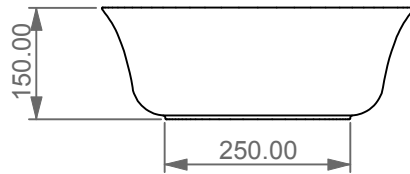

Lavabo Flut Tondo bordo fino, cm Ø42.
 Flut Washbasin Round cm Ø42 thin edge.

FRONT

LEFT

TOP

SECTION

Designation Lavabo Flut Tondo bordo fino, cm Ø42. Flut Washbasin Round cm Ø42 thin edge.	
Scale 1:10	This drawing including the respectedata may neither be duplicated nor modified nor altered without the consent of GSG Ceramic Design. The use of the data/technical drawings take place at users own risk and under exclusion of any liability of GSG Ceramic Design. The dimensions are not binding; products are subject to changes. Measurement shown may be subjected to small variations or are indicative.
cod. FLLAVFSRO42	