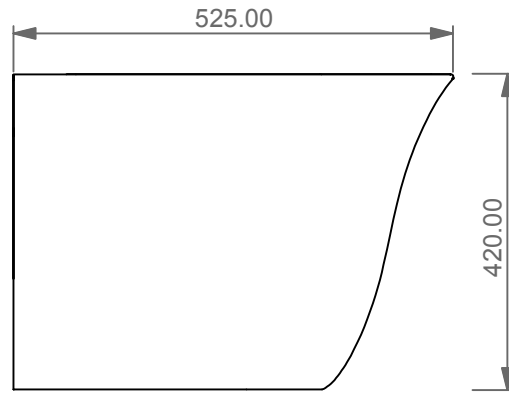

FRONT

LEFT

GSG
CERAMIC DESIGN

Vaso a terra flut senza brida
con sistema di scarico Smart Clean
Flut wc back to wall rimless
with Smart Clean flushing system

TOP

REAR

SECTION

Con connessione eccentrica per scarico a suolo.
With outlying drainage connector for floor trap.

Designation
Vaso a terra flut senza brida
con sistema di scarico Smart Clean
Flut wc back to wall rimless
with Smart Clean flushing system

Scale
1:10

cod. FLWC01

GSG
CERAMIC DESIGN

This drawing including the respected data may neither be duplicated nor modified nor altered without the consent of GSG Ceramic Design. The use of the data/technical drawings take place at users own risk and under exclusion of any liability of GSG Ceramic Design. The dimensions are not binding; products are subject to changes. Measurement shown may be subjected to small variations or are indicative.