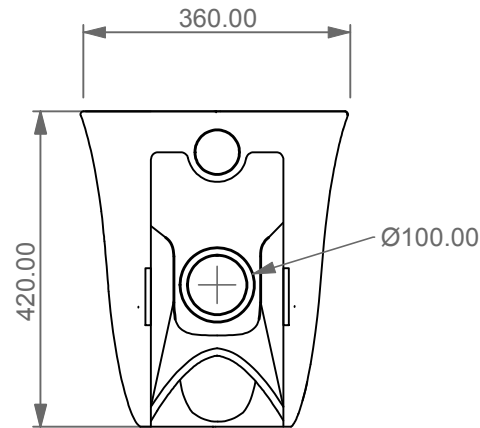

FRONT

LEFT

GSG
CERAMIC DESIGN

Vaso a terra flut senza brida
con sistema di scarico Smart Clean
Flut wc back to wall rimless
with Smart Clean flushing system

TOP

REAR

SECTION

Con connessione eccentrica per scarico a suolo.
With outlying drainage connector for floor trap.

Designation
Vaso a terra flut senza brida
con sistema di scarico Smart Clean
Flut wc back to wall rimless
with Smart Clean flushing system

Scale
1:10

cod. FLWC01

GSG
CERAMIC DESIGN

This drawing including the respected data may neither be duplicated nor modified nor altered without the consent of GSG Ceramic Design. The use of the data/technical drawings take place at users own risk and under exclusion of any liability of GSG Ceramic Design. The dimensions are not binding; products are subject to changes. Measurement shown may be subjected to small variations or are indicative.