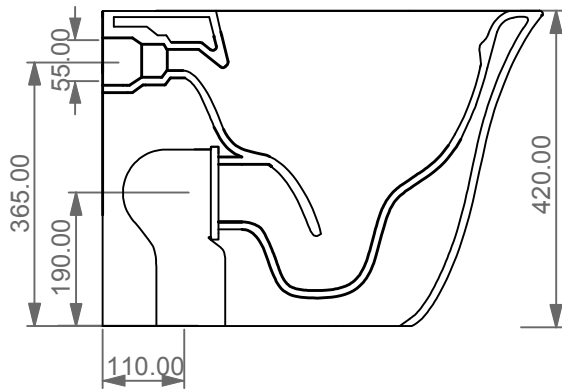

FRONT

LEFT

GSG
CERAMIC DESIGN

Vaso a terra flut senza brida
con sistema di scarico Smart Clean
Flut wc back to wall rimless
with Smart Clean flushing system

TOP

REAR

SECTION

Con connessione eccentrica per scarico a suolo.
With outlying drainage connector for floor trap.

Designation
Vaso a terra flut senza brida
con sistema di scarico Smart Clean
Flut wc back to wall rimless
with Smart Clean flushing system

Scale
1:10

cod. FLWC01

GSG
CERAMIC DESIGN

This drawing including the respected data may neither be duplicated nor modified nor altered without the consent of GSG Ceramic Design. The use of the data/technical drawings take place at users own risk and under exclusion of any liability of GSG Ceramic Design. The dimensions are not binding; products are subject to changes. Measurement shown may be subjected to small variations or are indicative.