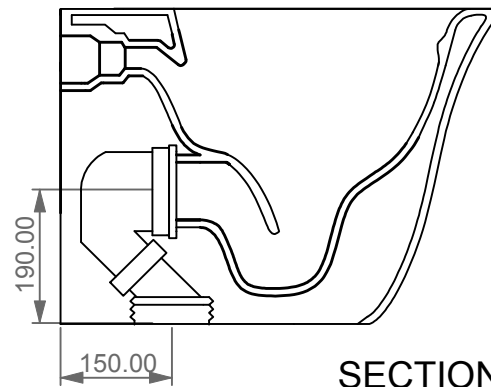

FRONT

LEFT

GSG
CERAMIC DESIGN

Vaso a terra flut senza brida
con sistema di scarico Smart Clean
Flut wc back to wall rimless
with Smart Clean flushing system

TOP

REAR

SECTION

Con connessione eccentrica per scarico a suolo.
With outlying drainage connector for floor trap.

Designation
Vaso a terra flut senza brida
con sistema di scarico Smart Clean
Flut wc back to wall rimless
with Smart Clean flushing system

Scale
1:10

cod. FLWC01

GSG
CERAMIC DESIGN

This drawing including the respected data may neither be duplicated nor modified nor altered without the consent of GSG Ceramic Design. The use of the data/technical drawings take place at users own risk and under exclusion of any liability of GSG Ceramic Design. The dimensions are not binding; products are subject to changes. Measurement shown may be subjected to small variations or are indicative.