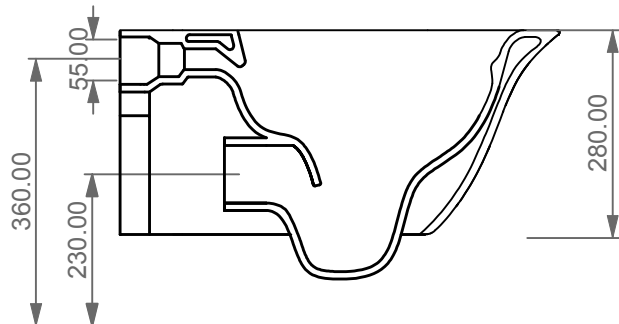

FRONT

LEFT

GSG
CERAMIC DESIGN

Vaso sospeso flut senza brida
con sistema di scarico Smart Clean.
Flut wc wall-hung rimless
with Smart Clean flushing system.

TOP

REAR

SECTION

Designation
Vaso sospeso flut senza brida
con sistema di scarico Smart Clean.
Flut wc wall-hung rimless
with Smart Clean flushing system.

Scale
1:10

cod. FLWC50

GSG
CERAMIC DESIGN

This drawing including the respected data may neither be duplicated nor modified nor altered without the consent of GSG Ceramic Design. The use of the data/technical drawings take place at users own risk and under exclusion of any liability of GSG Ceramic Design. The dimensions are not binding; products are subject to changes. Measurement shown may be subjected to small variations or are indicative.