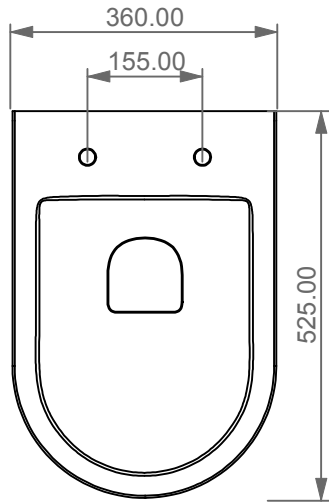

FRONT

LEFT

GSG
CERAMIC DESIGN

Vaso sospeso flut senza brida
con sistema di scarico Smart Clean.
Flut wc wall-hung rimless
with Smart Clean flushing system.

TOP

REAR

SECTION

Designation
Vaso sospeso flut senza brida
con sistema di scarico Smart Clean.
Flut wc wall-hung rimless
with Smart Clean flushing system.

Scale
1:10

cod. FLWC50

GSG
CERAMIC DESIGN

This drawing including the respected data may neither be duplicated nor modified nor altered without the consent of GSG Ceramic Design. The use of the data/technical drawings take place at users own risk and under exclusion of any liability of GSG Ceramic Design. The dimensions are not binding; products are subject to changes. Measurement shown may be subjected to small variations or are indicative.