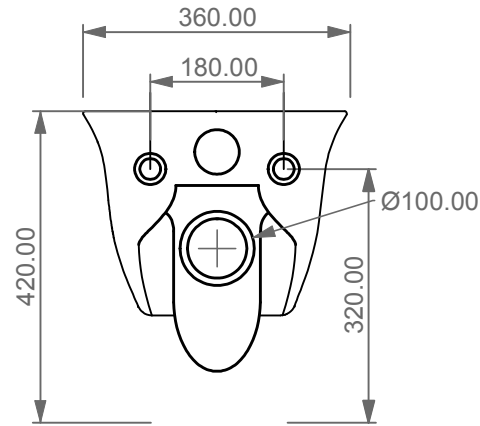

FRONT

LEFT

GSG
CERAMIC DESIGN

Vaso sospeso flut senza brida
con sistema di scarico Smart Clean.
Flut wc wall-hung rimless
with Smart Clean flushing system.

TOP

REAR

SECTION

Designation
Vaso sospeso flut senza brida
con sistema di scarico Smart Clean.
Flut wc wall-hung rimless
with Smart Clean flushing system.

Scale
1:10

cod. FLWC50

GSG
CERAMIC DESIGN

This drawing including the respected data may neither be duplicated nor modified nor altered without the consent of GSG Ceramic Design. The use of the data/technical drawings take place at users own risk and under exclusion of any liability of GSG Ceramic Design. The dimensions are not binding; products are subject to changes. Measurement shown may be subjected to small variations or are indicative.