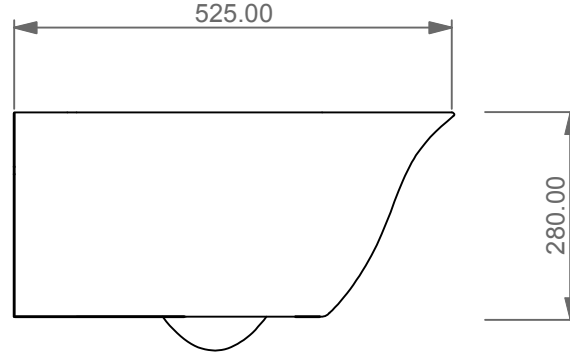

FRONT

LEFT

GSG
CERAMIC DESIGN

Vaso sospeso flut senza brida
con sistema di scarico Smart Clean.
Flut wc wall-hung rimless
with Smart Clean flushing system.

TOP

REAR

SECTION

Designation
Vaso sospeso flut senza brida
con sistema di scarico Smart Clean.
Flut wc wall-hung rimless
with Smart Clean flushing system.

Scale
1:10

cod. FLWC50

GSG
CERAMIC DESIGN

This drawing including the respected data may neither be duplicated nor modified nor altered without the consent of GSG Ceramic Design. The use of the data/technical drawings take place at users own risk and under exclusion of any liability of GSG Ceramic Design. The dimensions are not binding; products are subject to changes. Measurement shown may be subjected to small variations or are indicative.