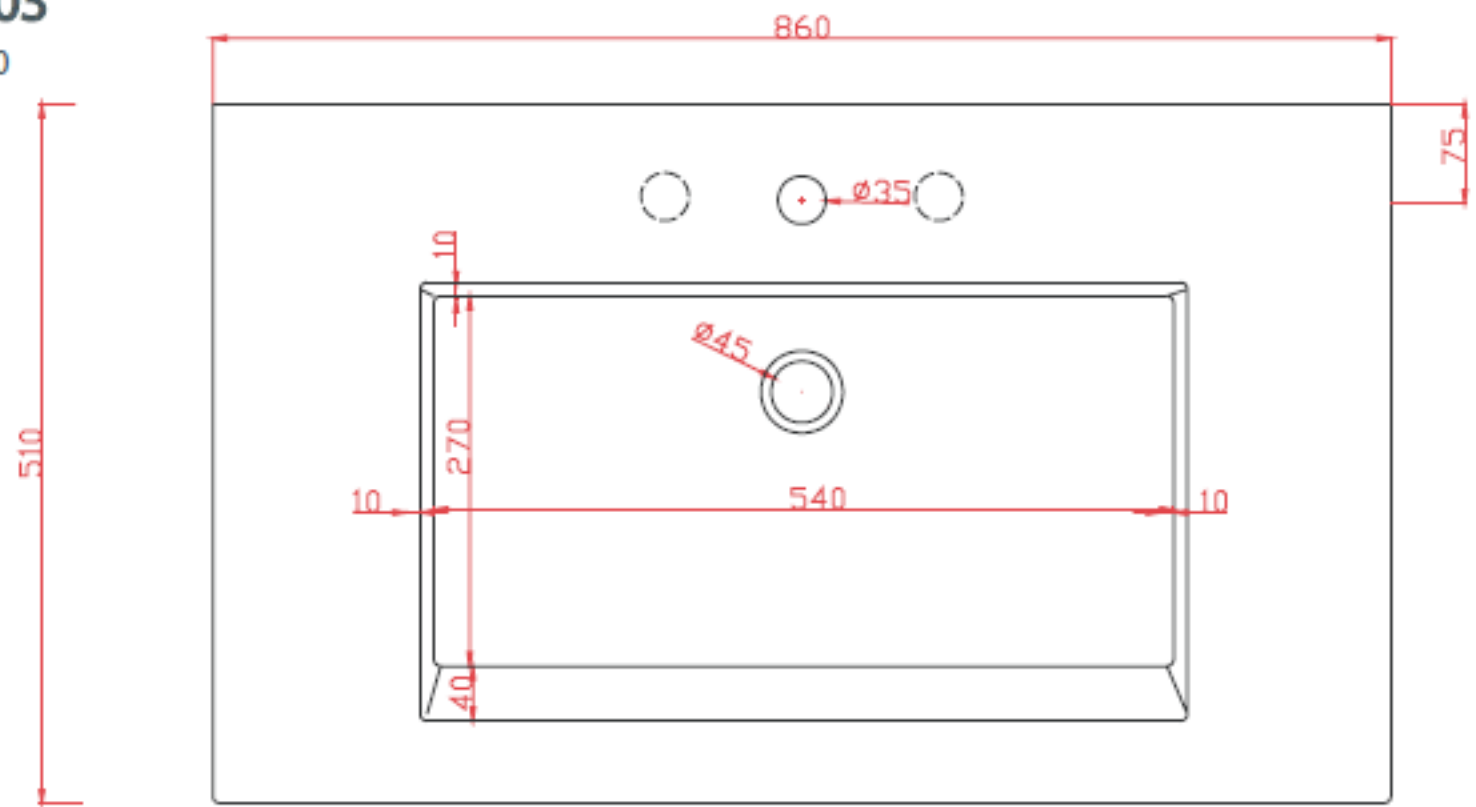

ART CERAM

GAP 86 | GPL003

Lavabo incasso 86*51*20

the.artceram
made in Italy