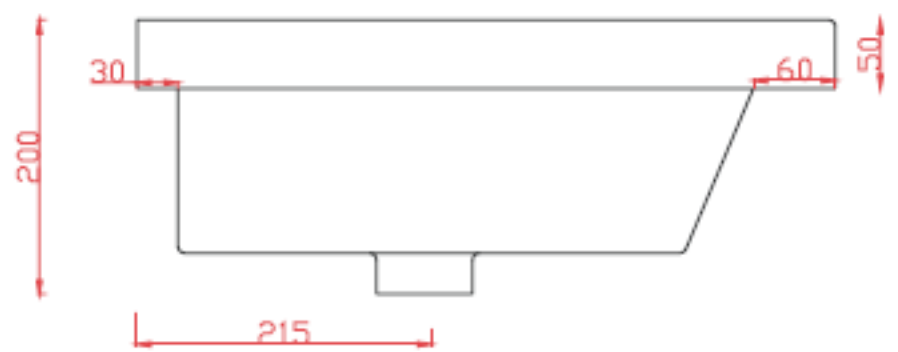

ART CERAM

GAP 86 | GPL003

Lavabo incasso 86*51*20

the.artceram
made in Italy