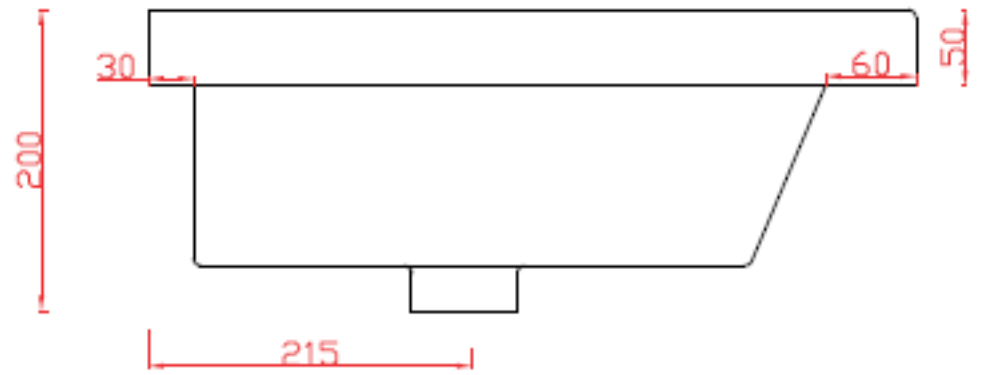

## GAP 60 | GPL006

Lavabo incasso 59.5\*51\*20

**the.artceram**  
made in Italy