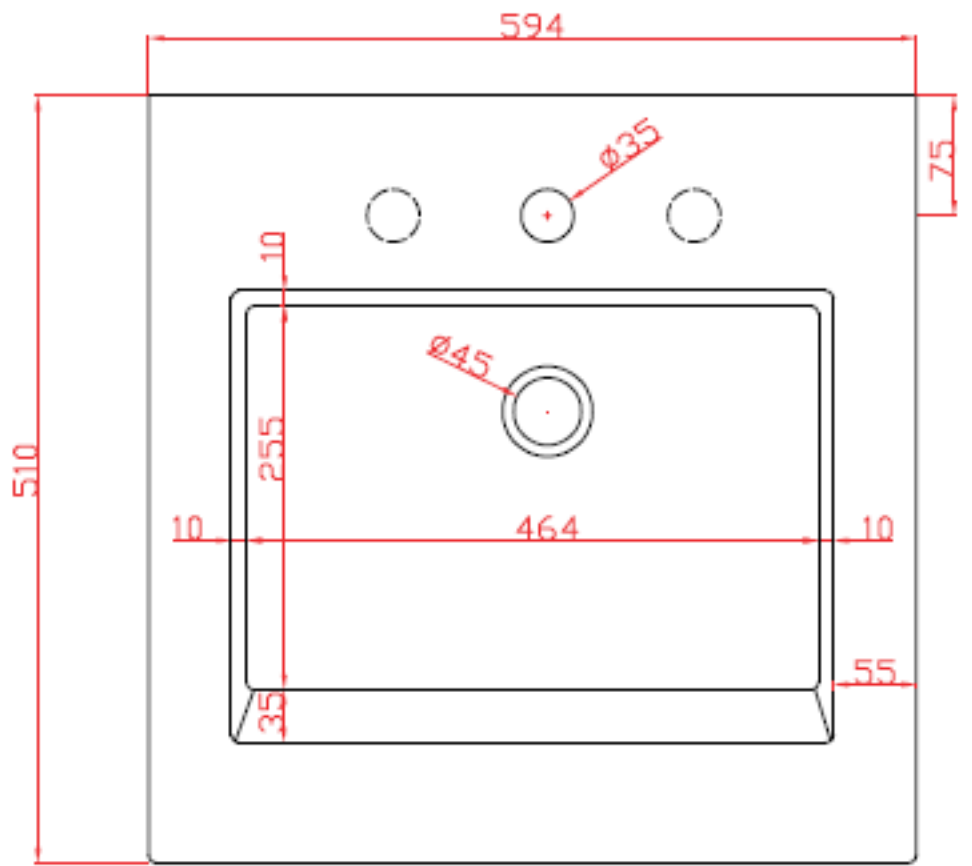

## GAP 60 | GPL006

Lavabo incasso 59.5\*51\*20

**the.artceram**  
made in Italy