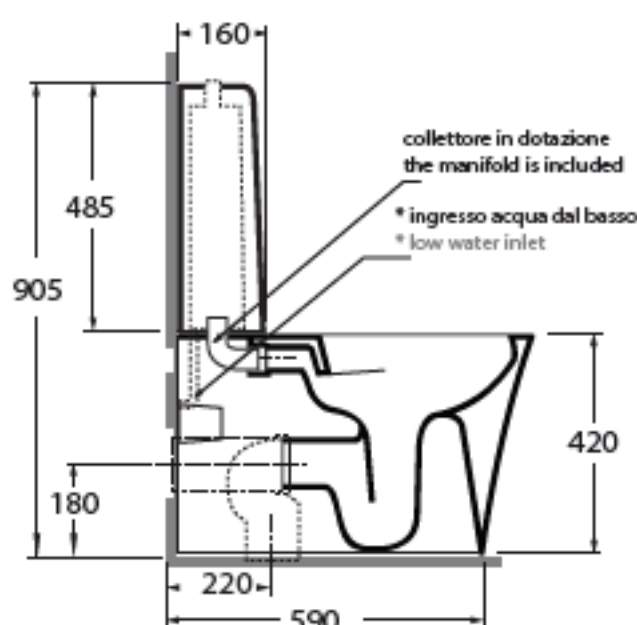

Hera close coupled wc wall/floor trap

bianco lucido/shiny white

HEVCMPE000008I

Cassetta Hera monoblocco

Hera close coupled cistern

bianco lucido/shiny white

HECKMB0000008I

CM 68,5x38xh90

plf italy pz.6 - plf export pcs.12

kg 48,7

Tecnologie/technologies:

easyclean

Color range available for wc and wrapover HERA 1800 C/F

COLORS 1250*