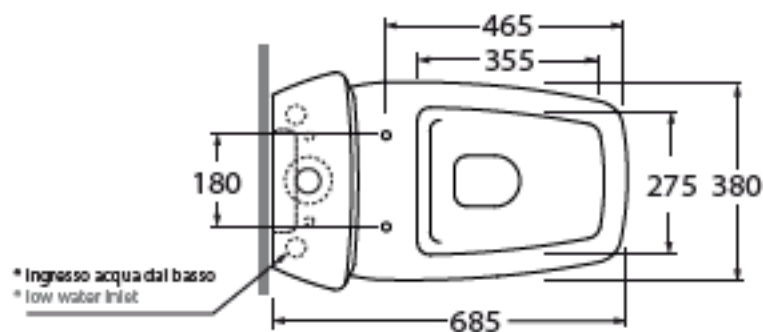

HERA

AZZURRA®

HEVCMPE00000

monoblocco/ close coupled

codice
code

HECKMB000000

cassetta monoblocco/ close coupled cistern

Vaso Hera monoblocco filomuro con scarico a parete.

Hera close coupled wc wall/floor trap

bianco lucido/shiny white

HEVCMPE000008I

Cassetta Hera monoblocco

Hera close coupled cistern

bianco lucido/shiny white

HECKMB0000008I

CM 68,5x38xh90

plf italy pz.6 - plf export pcs.12

kg 48,7

Tecnologie/technologies:

easyclean

Color range available for wc and wrapover HERA 1800 C/F

COLORS 1250*