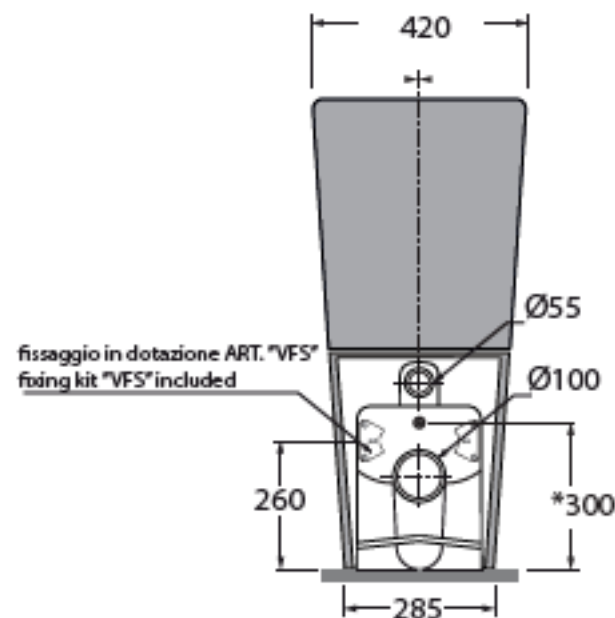

Hera close coupled wc wall/floor trap

bianco lucido/shiny white

HEVCMPE000008I

Cassetta Hera monoblocco

Hera close coupled cistern

bianco lucido/shiny white

HECKMB0000008I

CM 68,5x38xh90

plf italy pz.6 - plf export pcs.12

kg 48,7

Tecnologie/technologies:

easyclean

Color range available for wc and wrapover HERA 1800 C/F

COLORS 1250*