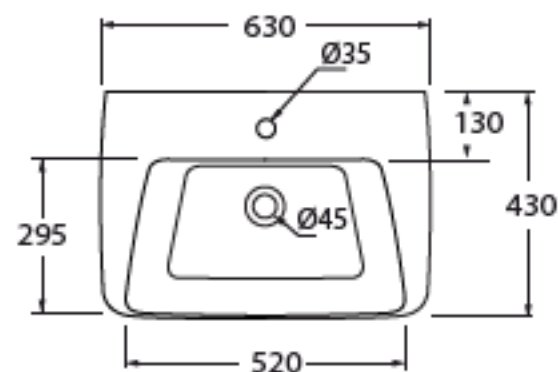

# AZZURRA®

HELP06343TOM

lavabi / washbasin

codice  
code

**Lavabo Hera sospeso/appoggio monoforo.**  
Hera One tap hole Wall hung/over counter washbasin.

bianco lucido/ shiny white

HELP06343TOMBI

CM 63x43xh 185

plt italy pz. 00 plt export pcs. 00

kg 15,7

Available for all HERA products and for the free flow ceramic drains PILCE

COLORS 1250\*

LUXURY