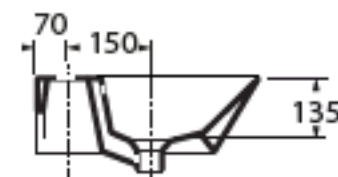

HERA

AZZURRA®

HELP06343TOM

lavabi / washbasin

codice
code

Lavabo Hera sospeso/appoggio monoforo.
Hera One tap hole Wall hung/over counter washbasin.

bianco lucido/ shiny white

HELP06343TOMBI

CM 63x43xh 185

plt italy pz. 00 plt export pcs. 00

kg 15,7

Available for all HERA products and for the free flow ceramic drains PILCE

COLORS 1250*

LUXURY