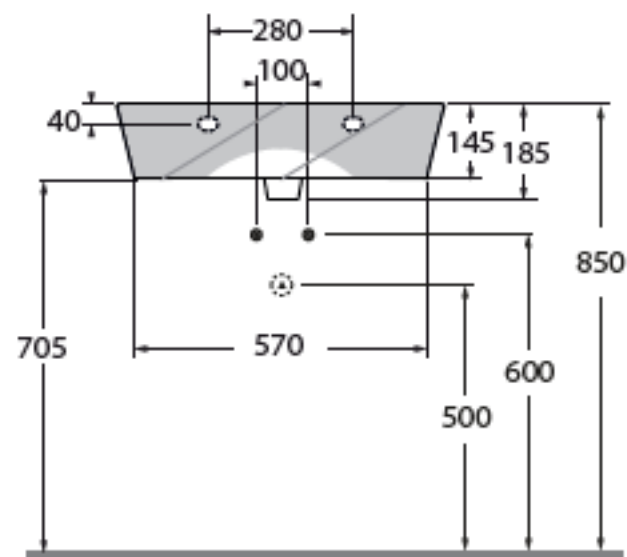

# AZZURRA®

HELP06343TOM

lavabi / washbasin

codice  
code

**Lavabo Hera sospeso/appoggio monoforo.**  
Hera One tap hole Wall hung/over counter washbasin.

bianco lucido/ shiny white

HELP06343TOMBI

CM 63x43xh 185

plt italy pz. 00 plt export pcs. 00

kg 15,7

Available for all HERA products and for the free flow ceramic drains PILCE

COLORS 1250\*

LUXURY