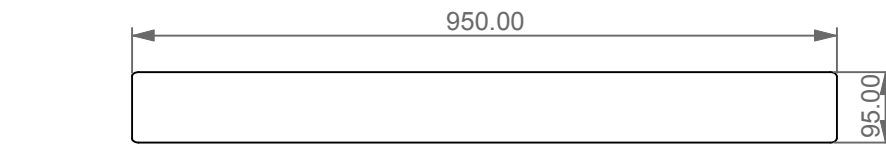

Lavabo Oz cm 95 versione destra
 senza foro (monoforo su richiesta)
 Oz Washbasin cm 95 right version
 no hole (one hole on request)

LEFT

FRONT

REAR

SECTION

Designation Lavabo Oz cm 95 versione destra senza foro (monoforo su richiesta) Oz Washbasin cm 95 right version no hole (one hole on request)	GSG CERAMIC DESIGN
Scale 1:10	This drawing including the respected data may neither be duplicated nor modified nor altered without the consent of GSG Ceramic Design. The use of the data/technical drawings take place at users own risk and under exclusion of any liability of GSG Ceramic Design.
cod. LAOZ	The dimensions are not binding; products are subject to changes. Measurement shown may be subjected to small variations or are indicative.