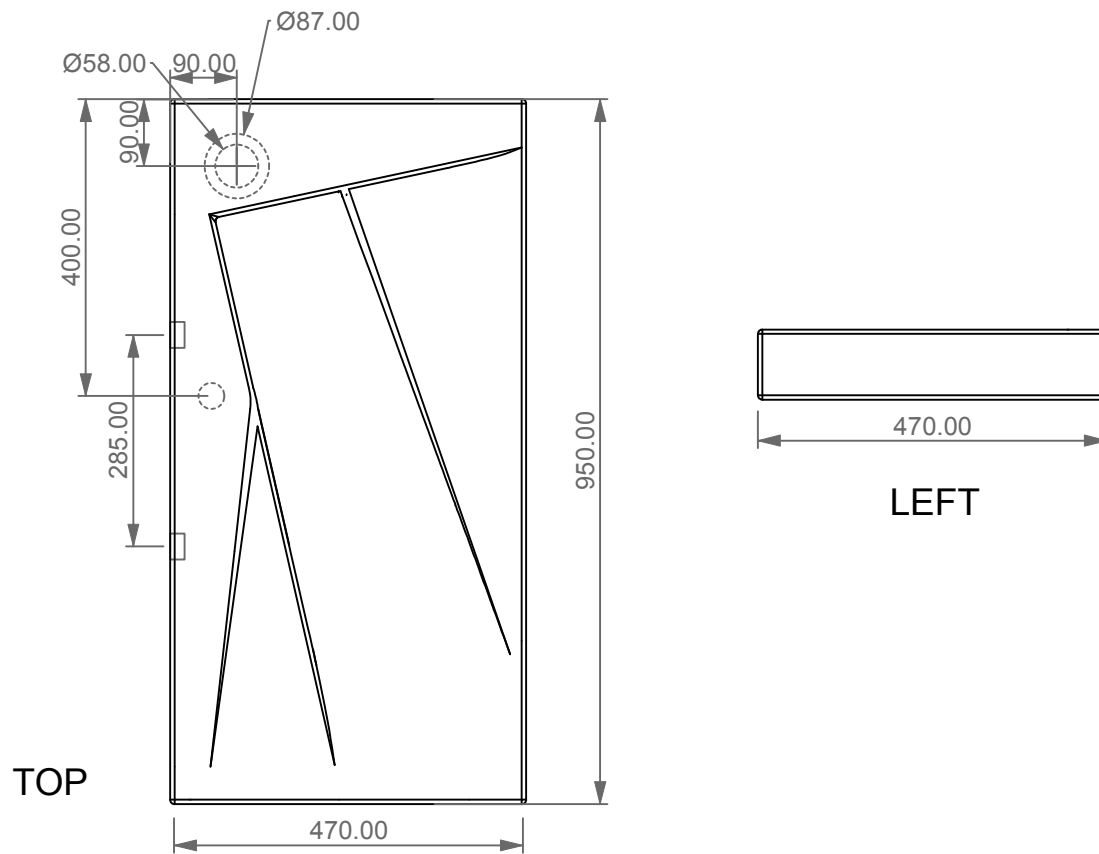

Lavabo Oz cm 95 versione destra
 senza foro (monoforo su richiesta)
 Oz Washbasin cm 95 right version
 no hole (one hole on request)

LEFT

FRONT

REAR

SECTION

Designation Lavabo Oz cm 95 versione destra senza foro (monoforo su richiesta) Oz Washbasin cm 95 right version no hole (one hole on request)	GSG CERAMIC DESIGN
Scale 1:10	This drawing including the respected data may neither be duplicated nor modified nor altered without the consent of GSG Ceramic Design. The use of the data/technical drawings take place at users own risk and under exclusion of any liability of GSG Ceramic Design.
cod. LAOZ	The dimensions are not binding; products are subject to changes. Measurement shown may be subjected to small variations or are indicative.