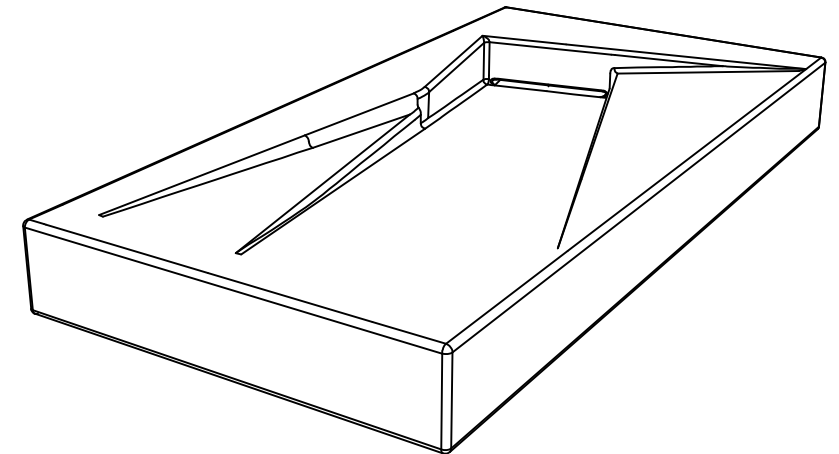

Lavabo Oz cm 95 versione destra
 senza foro (monoforo su richiesta)
 Oz Washbasin cm 95 right version
 no hole (one hole on request)

LEFT

FRONT

REAR

SECTION

Designation Lavabo Oz cm 95 versione destra senza foro (monoforo su richiesta) Oz Washbasin cm 95 right version no hole (one hole on request)	GSG CERAMIC DESIGN
Scale 1:10	This drawing including the respected data may neither be duplicated nor modified nor altered without the consent of GSG Ceramic Design. The use of the data/technical drawings take place at users own risk and under exclusion of any liability of GSG Ceramic Design.
cod. LAOZ	The dimensions are not binding; products are subject to changes. Measurement shown may be subjected to small variations or are indicative.