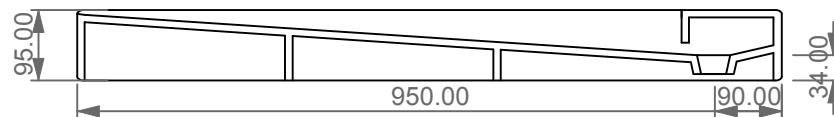

Lavabo Oz cm 95 versione destra
 senza foro (monoforo su richiesta)
 Oz Washbasin cm 95 right version
 no hole (one hole on request)

LEFT

FRONT

REAR

SECTION

Designation Lavabo Oz cm 95 versione destra senza foro (monoforo su richiesta) Oz Washbasin cm 95 right version no hole (one hole on request)	GSG CERAMIC DESIGN
Scale 1:10	This drawing including the respected data may neither be duplicated nor modified nor altered without the consent of GSG Ceramic Design. The use of the data/technical drawings take place at users own risk and under exclusion of any liability of GSG Ceramic Design.
cod. LAOZ	The dimensions are not binding; products are subject to changes. Measurement shown may be subjected to small variations or are indicative.