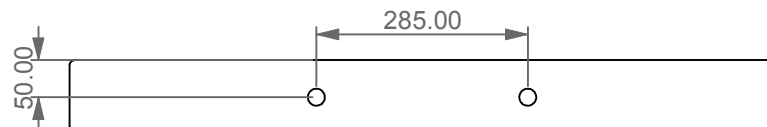

Lavabo Oz cm 95 versione destra
 senza foro (monoforo su richiesta)
 Oz Washbasin cm 95 right version
 no hole (one hole on request)

LEFT

FRONT

REAR

SECTION

Designation Lavabo Oz cm 95 versione destra senza foro (monoforo su richiesta) Oz Washbasin cm 95 right version no hole (one hole on request)	GSG CERAMIC DESIGN
Scale 1:10	This drawing including the respected data may neither be duplicated nor modified nor altered without the consent of GSG Ceramic Design. The use of the data/technical drawings take place at users own risk and under exclusion of any liability of GSG Ceramic Design.
cod. LAOZ	The dimensions are not binding; products are subject to changes. Measurement shown may be subjected to small variations or are indicative.