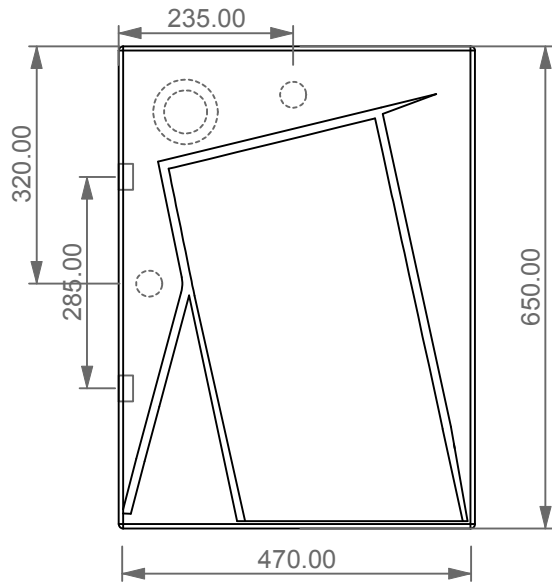

Lavabo Oz cm 65 senza foro
 (monoforo su richiesta)
 Oz Washbasin cm 65 no hole
 (one hole on request)

TOP

LEFT

FRONT

REAR

SECTION

Designation
 Lavabo Oz cm 65 senza foro
 (monoforo su richiesta)
 Oz Washbasin cm 65 no hole
 (one hole on request)

Scale
 1:10

cod. LAOZ65

This drawing including the respectedata may neither be duplicated nor modified nor altered without the consent of GSG Ceramic Design. The use of the data/technical drawings take place at users own risk and under exclusion of any liability of GSG Ceramic Design. The dimensions are not binding; products are subject to changes. Measurement shown may be subjected to small variations or are indicative.