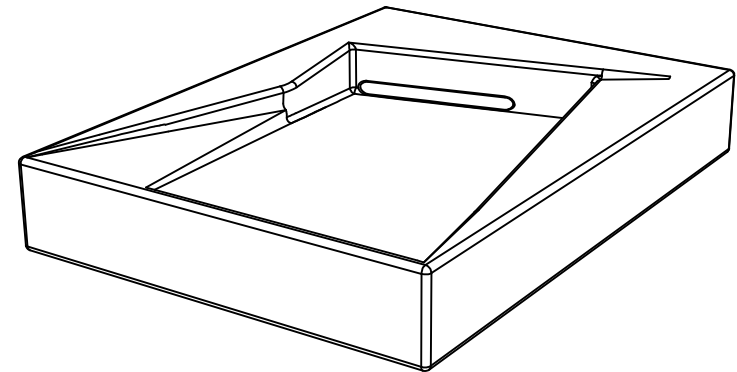

Lavabo Oz cm 65 senza foro
 (monoforo su richiesta)
 Oz Washbasin cm 65 no hole
 (one hole on request)

TOP

LEFT

FRONT

REAR

SECTION

Designation
 Lavabo Oz cm 65 senza foro
 (monoforo su richiesta)
 Oz Washbasin cm 65 no hole
 (one hole on request)

Scale
 1:10

cod. LAOZ65

This drawing including the respectedata may neither be duplicated nor modified nor altered without the consent of GSG Ceramic Design. The use of the data/technical drawings take place at users own risk and under exclusion of any liability of GSG Ceramic Design. The dimensions are not binding; products are subject to changes. Measurement shown may be subjected to small variations or are indicative.