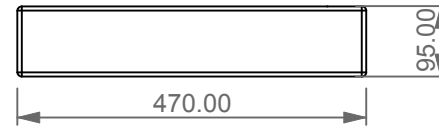

Lavabo Oz cm 65 senza foro
 (monoforo su richiesta)
 Oz Washbasin cm 65 no hole
 (one hole on request)

TOP

LEFT

FRONT

REAR

SECTION

Designation
 Lavabo Oz cm 65 senza foro
 (monoforo su richiesta)
 Oz Washbasin cm 65 no hole
 (one hole on request)

Scale
 1:10

cod. LAOZ65

This drawing including the respectedata may neither be duplicated nor modified nor altered without the consent of GSG Ceramic Design. The use of the data/technical drawings take place at users own risk and under exclusion of any liability of GSG Ceramic Design. The dimensions are not binding; products are subject to changes. Measurement shown may be subjected to small variations or are indicative.