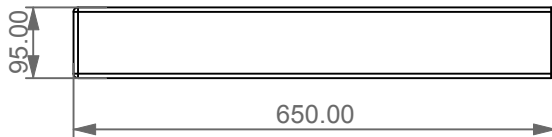

Lavabo Oz cm 65 senza foro
 (monoforo su richiesta)
 Oz Washbasin cm 65 no hole
 (one hole on request)

TOP

LEFT

FRONT

REAR

SECTION

Designation
 Lavabo Oz cm 65 senza foro
 (monoforo su richiesta)
 Oz Washbasin cm 65 no hole
 (one hole on request)

Scale
 1:10

cod. LAOZ65

This drawing including the respectedata may neither be duplicated nor modified nor altered without the consent of GSG Ceramic Design. The use of the data/technical drawings take place at users own risk and under exclusion of any liability of GSG Ceramic Design. The dimensions are not binding; products are subject to changes. Measurement shown may be subjected to small variations or are indicative.