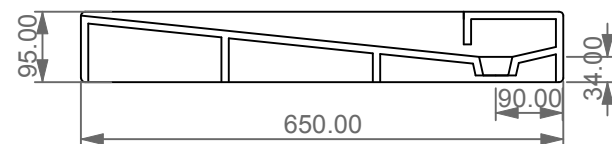

Lavabo Oz cm 65 senza foro
 (monoforo su richiesta)
 Oz Washbasin cm 65 no hole
 (one hole on request)

TOP

LEFT

FRONT

REAR

SECTION

Designation
 Lavabo Oz cm 65 senza foro
 (monoforo su richiesta)
 Oz Washbasin cm 65 no hole
 (one hole on request)

Scale
 1:10

cod. LAOZ65

This drawing including the respectedata may neither be duplicated nor modified nor altered without the consent of GSG Ceramic Design. The use of the data/technical drawings take place at users own risk and under exclusion of any liability of GSG Ceramic Design. The dimensions are not binding; products are subject to changes. Measurement shown may be subjected to small variations or are indicative.