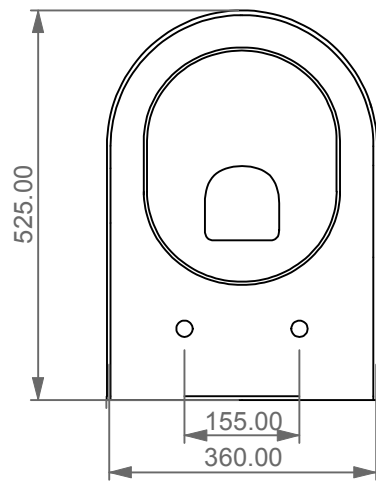

**GSG**  
CERAMIC DESIGN

Vaso sospeso senza brida  
con sistema di scarico Smart Clean  
Like wc wall-hung rimless  
with Smart Clean flushing system

FRONT

LEFT

TOP

REAR

SECTION

Designation  
Vaso sospeso senza brida  
con sistema di scarico Smart Clean  
Like wc wall-hung rimless  
with Smart Clean flushing system

Scale  
1:10

cod. LKWCSO

**GSG**  
CERAMIC DESIGN

This drawing including the respected data may neither be duplicated nor modified nor altered without the consent of GSG Ceramic Design. The use of the data/technical drawings take place at users own risk and under exclusion of any liability of GSG Ceramic Design. The dimensions are not binding; products are subject to changes. Measurement shown may be subjected to small variations or are indicative.

*Inlet water connection suggest, left or right, in case of use of water supply device for wc/bidet working (Cod. ACS 114)*