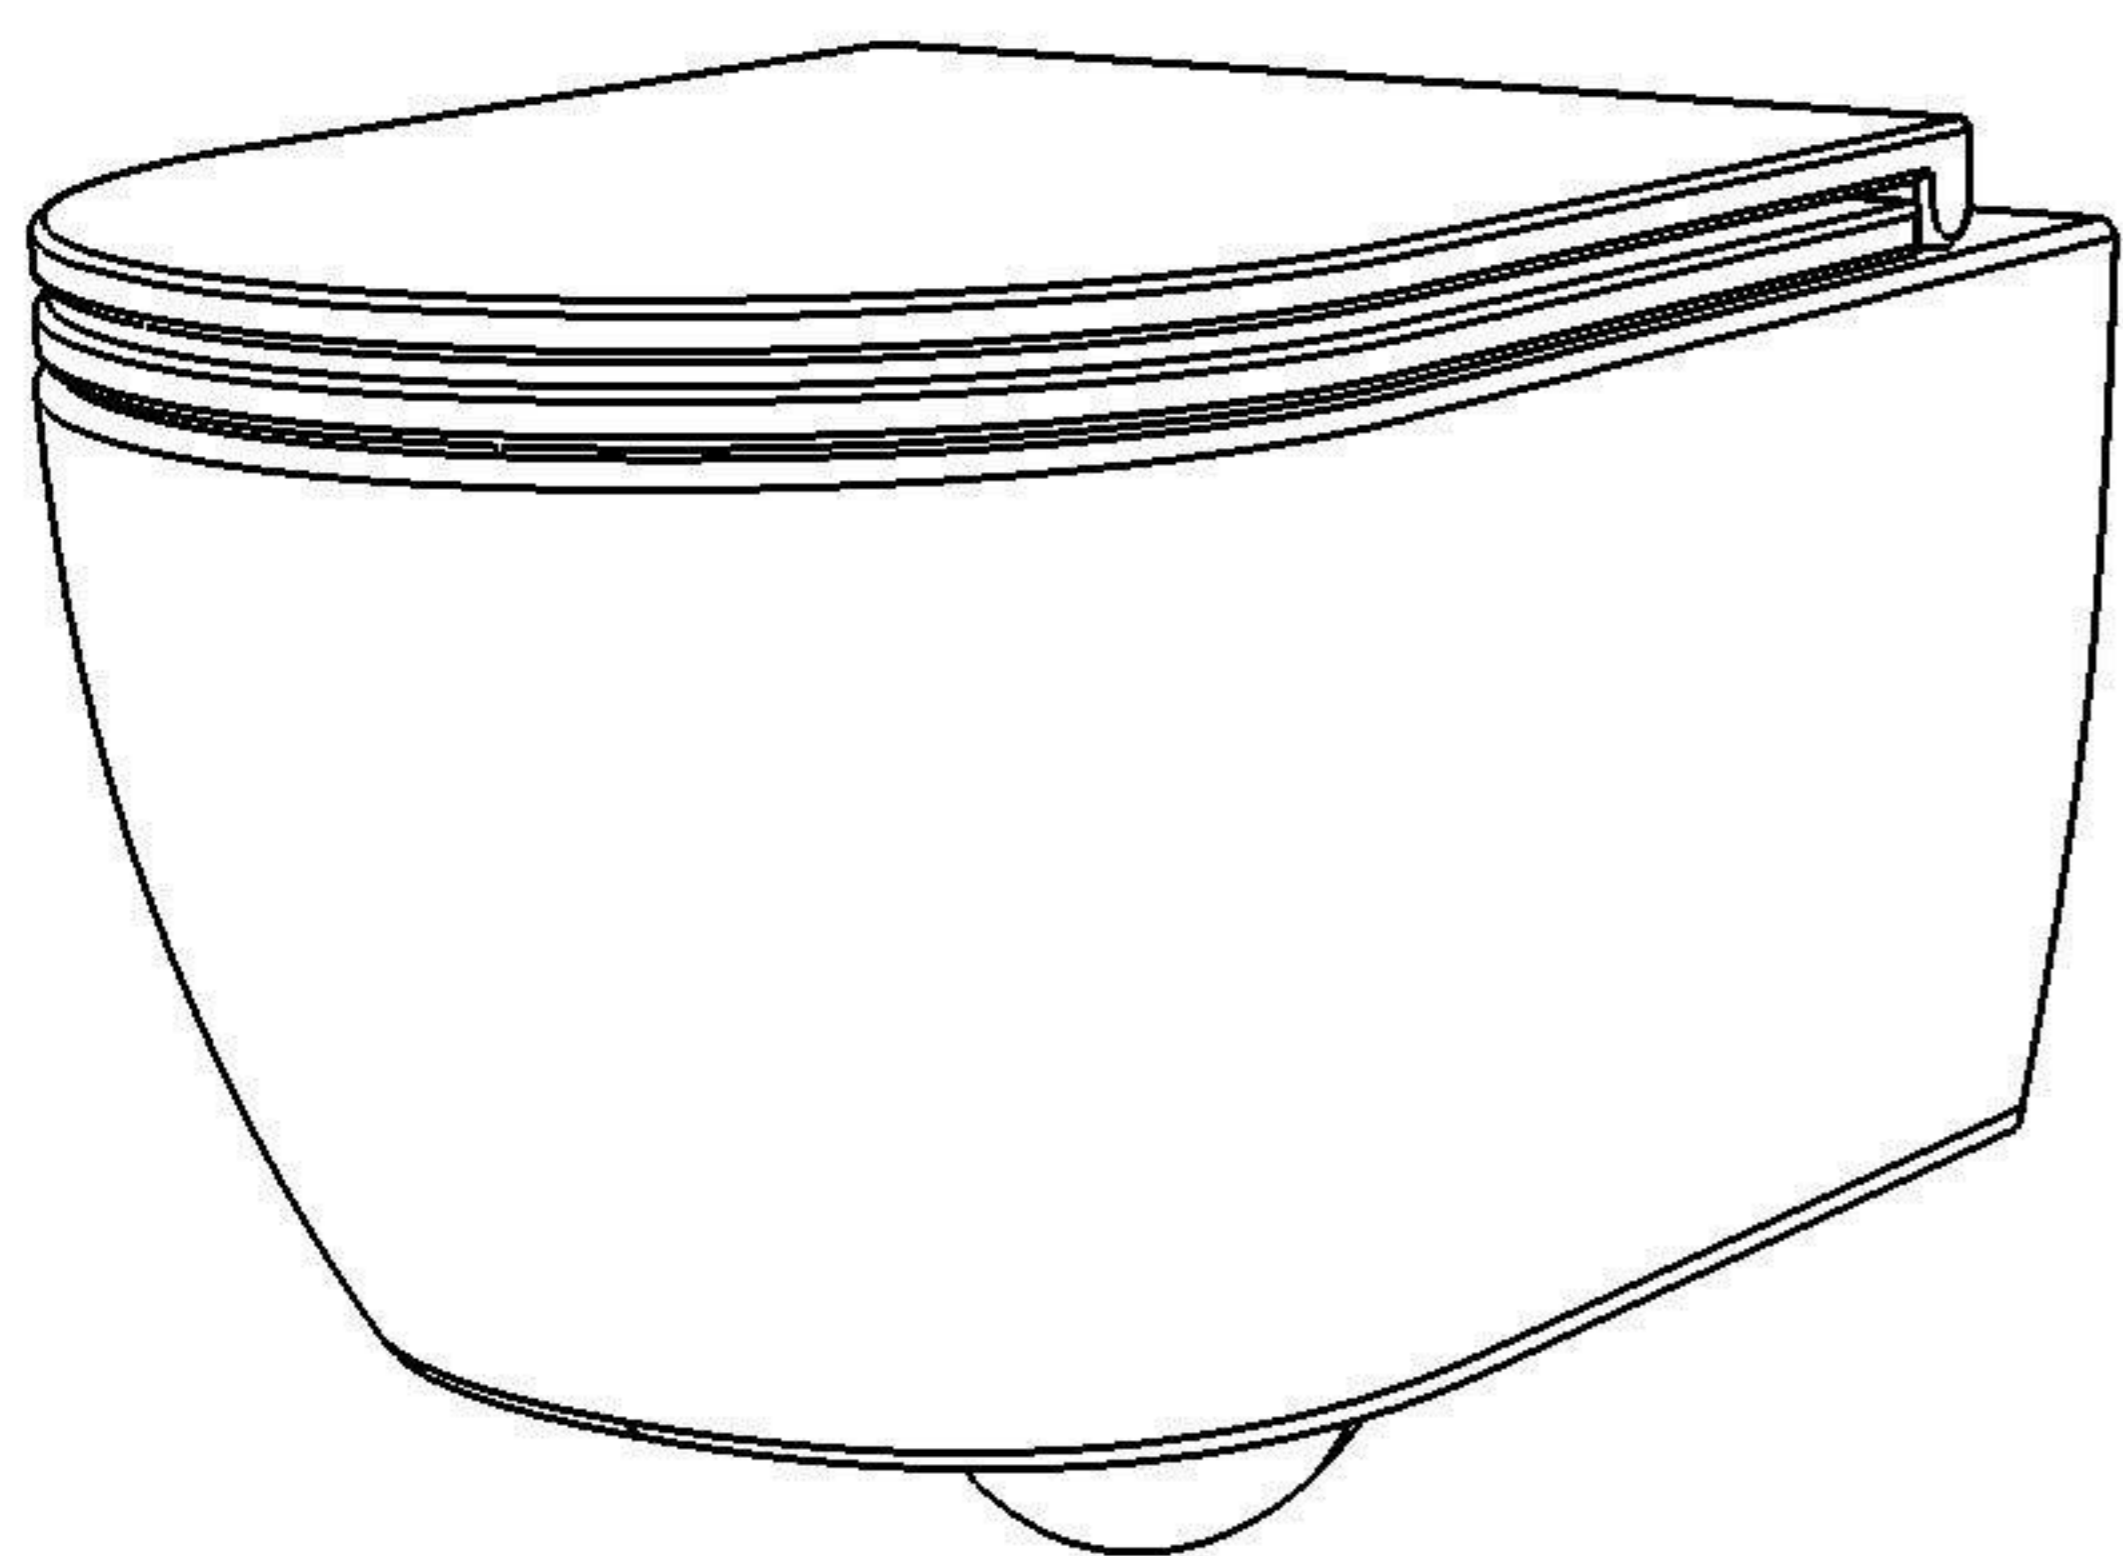

**GSG**  
CERAMIC DESIGN

Vaso sospeso senza brida  
con sistema di scarico Smart Clean  
Like wc wall-hung rimless  
with Smart Clean flushing system

FRONT

LEFT

TOP

REAR

SECTION

Designation  
Vaso sospeso senza brida  
con sistema di scarico Smart Clean  
Like wc wall-hung rimless  
with Smart Clean flushing system

Scale  
1:10

cod. LKWCSO

**GSG**  
CERAMIC DESIGN

This drawing including the respected data may neither be duplicated nor modified nor altered without the consent of GSG Ceramic Design. The use of the data/technical drawings take place at users own risk and under exclusion of any liability of GSG Ceramic Design. The dimensions are not binding; products are subject to changes. Measurement shown may be subjected to small variations or are indicative.

Vaso sospeso Like con sistema di scarico Smart Clean

*Like wc wall-hung with Smart Clean flushing system*

Cod. LKWCSO

Dispositivo vaso/bidet

*Wc/bidet device*

Cod. ACS114

Predisposizione consigliata attacco acqua, Dx o Sx, in caso di utilizzo del dispositivo erogazione acqua per funzione vaso/bidet (Cod. ACS 114)