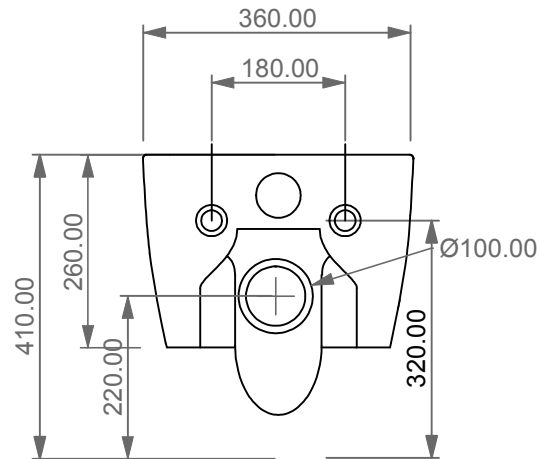

**GSG**  
CERAMIC DESIGN

Vaso sospeso senza brida  
con sistema di scarico Smart Clean  
Like wc wall-hung rimless  
with Smart Clean flushing system

FRONT

LEFT

TOP

REAR

SECTION

Designation  
Vaso sospeso senza brida  
con sistema di scarico Smart Clean  
Like wc wall-hung rimless  
with Smart Clean flushing system

Scale  
1:10

cod. LKWCSO

**GSG**  
CERAMIC DESIGN

This drawing including the respected data may neither be duplicated nor modified nor altered without the consent of GSG Ceramic Design. The use of the data/technical drawings take place at users own risk and under exclusion of any liability of GSG Ceramic Design. The dimensions are not binding; products are subject to changes. Measurement shown may be subjected to small variations or are indicative.

*Inlet water connection suggest, left or right, in case of use of water supply device for wc/bidet working (Cod. ACS 114)*