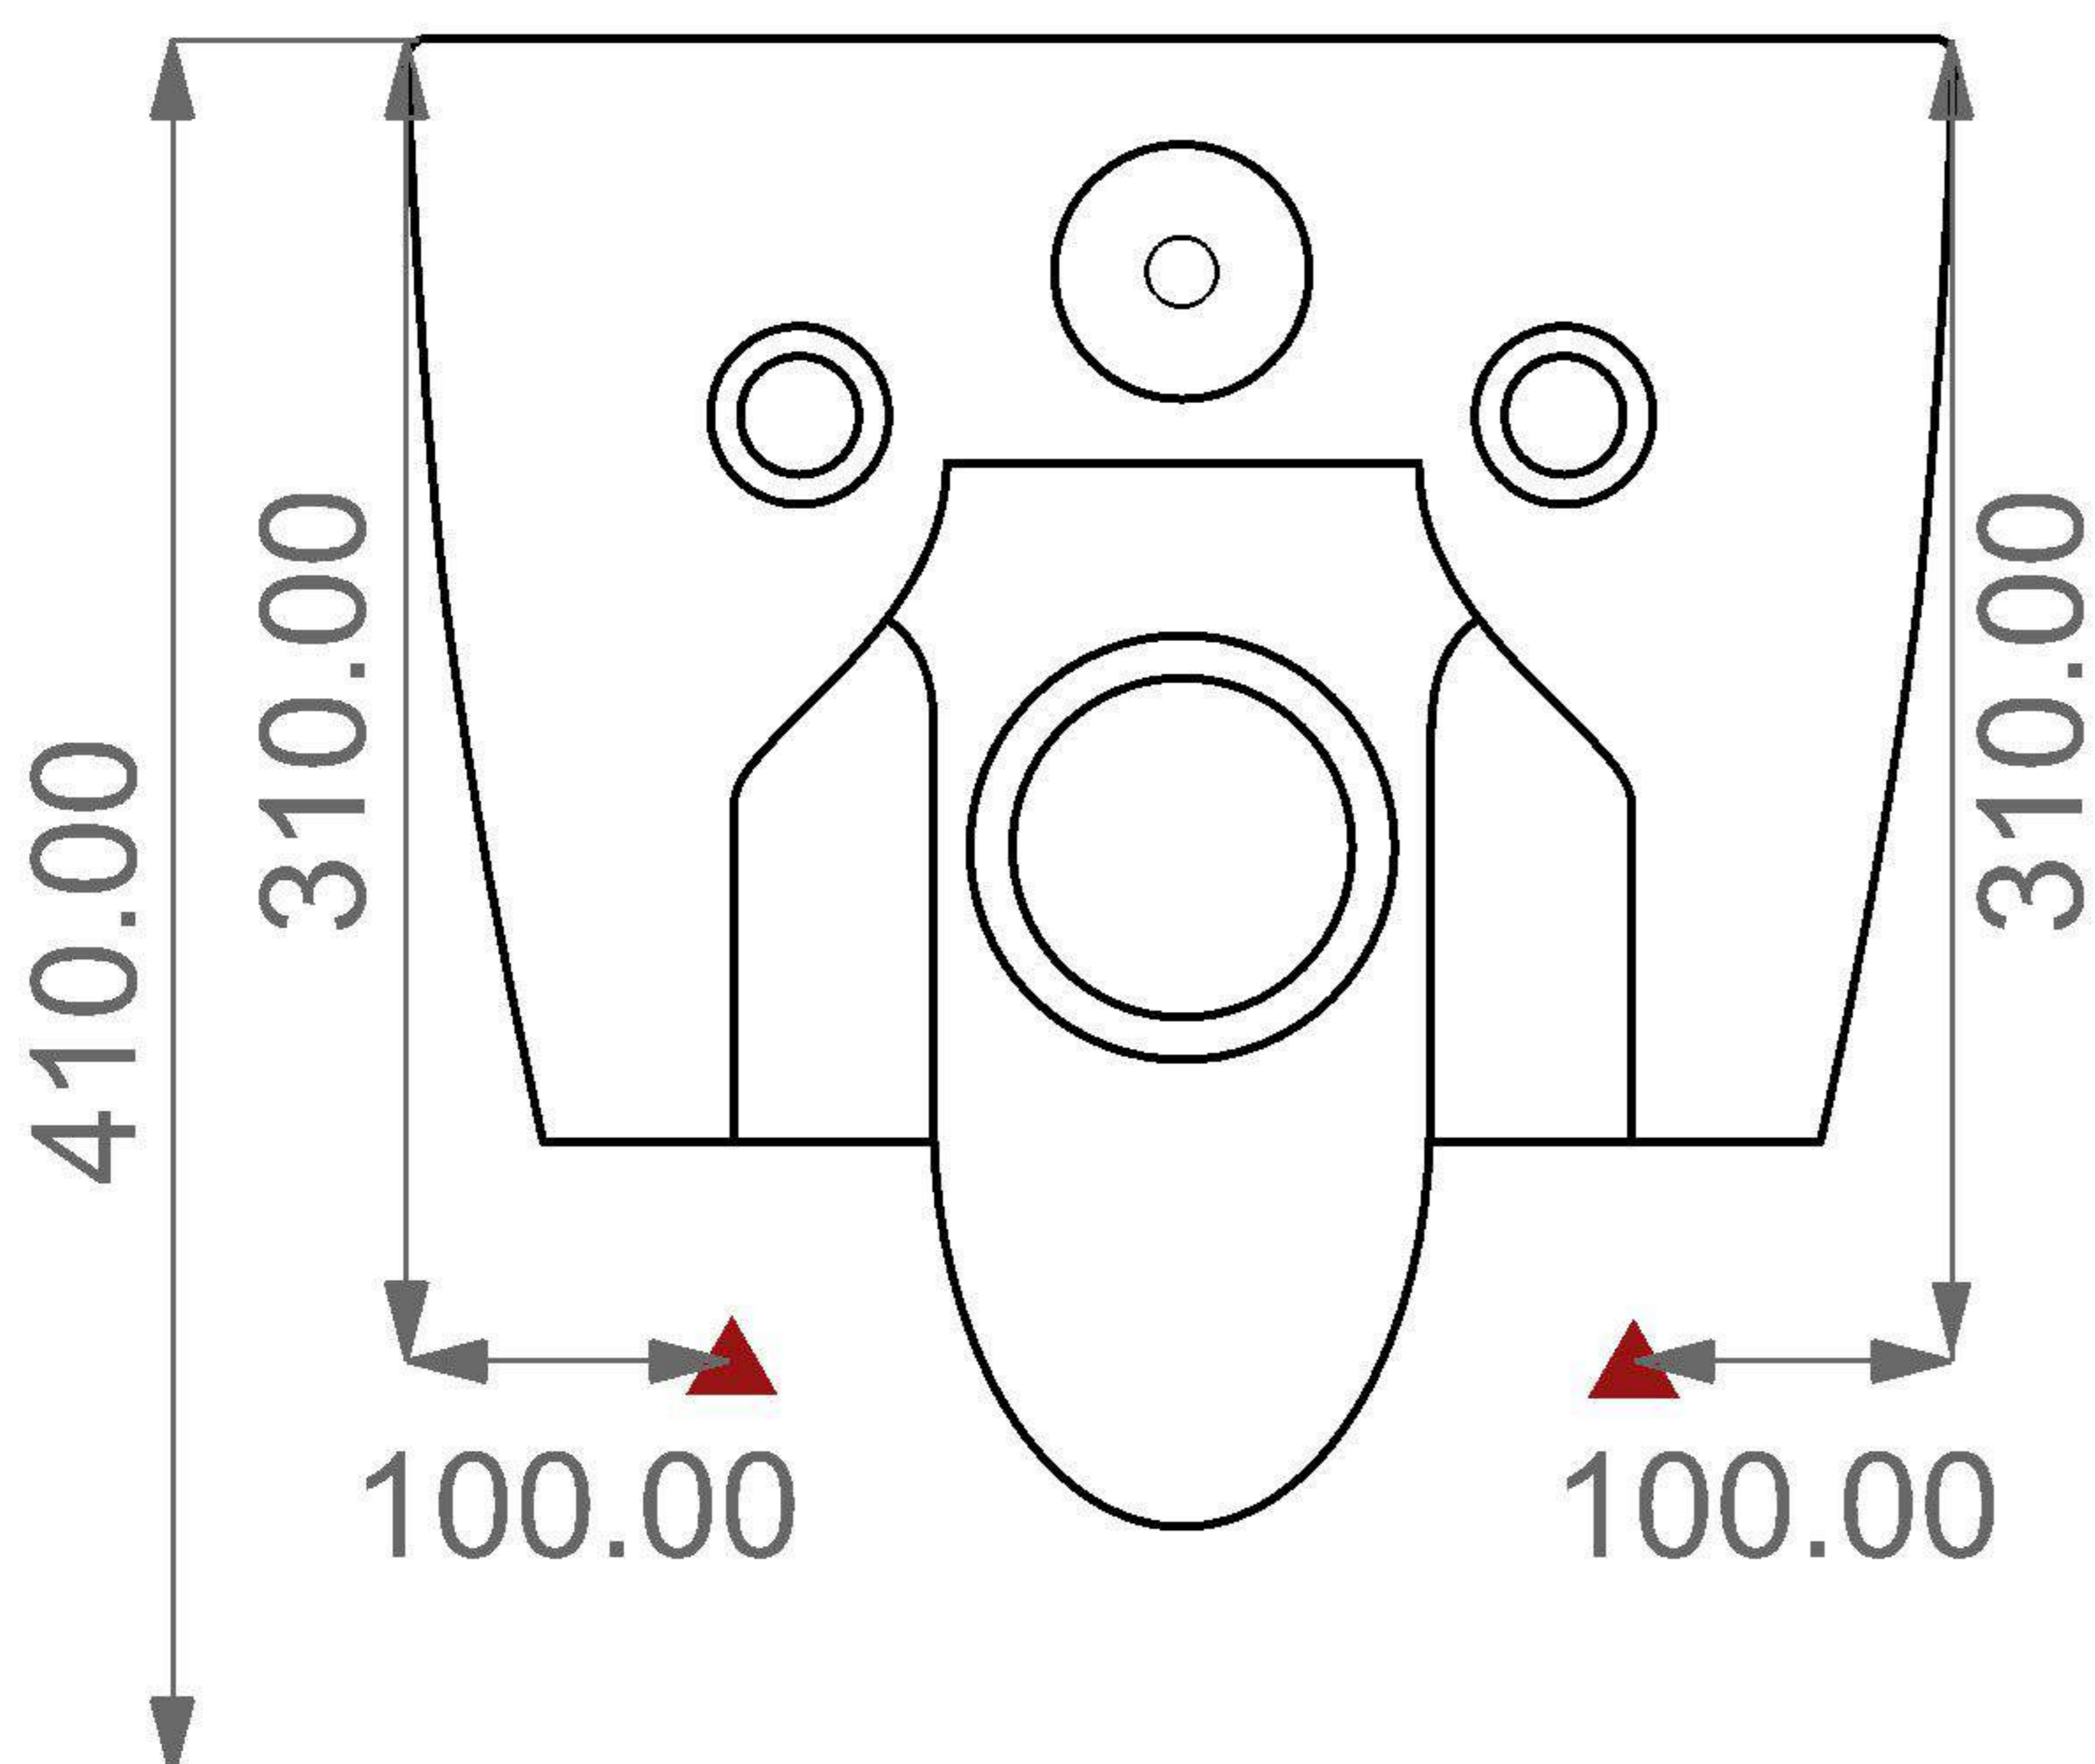

**GSG**  
CERAMIC DESIGN

Vaso sospeso senza brida  
con sistema di scarico Smart Clean  
Like wc wall-hung rimless  
with Smart Clean flushing system

FRONT

LEFT

TOP

REAR

SECTION

Designation  
Vaso sospeso senza brida  
con sistema di scarico Smart Clean  
Like wc wall-hung rimless  
with Smart Clean flushing system

Scale  
1:10

cod. LKWCSO

**GSG**  
CERAMIC DESIGN

This drawing including the respected data may neither be duplicated nor modified nor altered without the consent of GSG Ceramic Design. The use of the data/technical drawings take place at users own risk and under exclusion of any liability of GSG Ceramic Design. The dimensions are not binding; products are subject to changes. Measurement shown may be subjected to small variations or are indicative.

Vaso sospeso Like con sistema di scarico Smart Clean

*Like wc wall-hung with Smart Clean flushing system*

Cod. LKWCSO

Dispositivo vaso/bidet

*Wc/bidet device*

Cod. ACS114

Predisposizione consigliata attacco acqua, Dx o Sx, in caso di utilizzo del dispositivo erogazione acqua per funzione vaso/bidet (Cod. ACS 114)

*Inlet water connection suggest, left or right, in case of use of water supply device for wc/bidet working (Cod. ACS 114)*