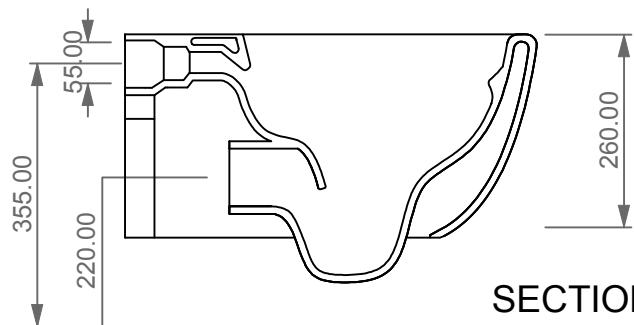

**GSG**  
CERAMIC DESIGN

Vaso sospeso senza brida  
con sistema di scarico Smart Clean  
Like wc wall-hung rimless  
with Smart Clean flushing system

FRONT

LEFT

TOP

REAR

SECTION

Designation  
Vaso sospeso senza brida  
con sistema di scarico Smart Clean  
Like wc wall-hung rimless  
with Smart Clean flushing system

Scale  
1:10

cod. LKWCSO

**GSG**  
CERAMIC DESIGN

This drawing including the respected data may neither be duplicated nor modified nor altered without the consent of GSG Ceramic Design. The use of the data/technical drawings take place at users own risk and under exclusion of any liability of GSG Ceramic Design. The dimensions are not binding; products are subject to changes. Measurement shown may be subjected to small variations or are indicative.

Vaso sospeso Like con sistema di scarico Smart Clean

*Like wc wall-hung with Smart Clean flushing system*

Cod. LKWCSO

Dispositivo vaso/bidet

*Wc/bidet device*

Cod. ACS114

Predisposizione consigliata attacco acqua, Dx o Sx, in caso di utilizzo del dispositivo erogazione acqua per funzione vaso/bidet (Cod. ACS 114)

*Inlet water connection suggest, left or right, in case of use of water supply device for wc/bidet working (Cod. ACS 114)*