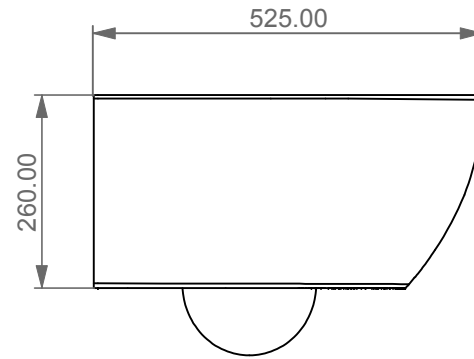

**GSG**  
CERAMIC DESIGN

Vaso sospeso senza brida  
con sistema di scarico Smart Clean  
Like wc wall-hung rimless  
with Smart Clean flushing system

FRONT

LEFT

TOP

REAR

SECTION

Designation  
Vaso sospeso senza brida  
con sistema di scarico Smart Clean  
Like wc wall-hung rimless  
with Smart Clean flushing system

Scale  
1:10

cod. LKWCSO

**GSG**  
CERAMIC DESIGN

This drawing including the respected data may neither be duplicated nor modified nor altered without the consent of GSG Ceramic Design. The use of the data/technical drawings take place at users own risk and under exclusion of any liability of GSG Ceramic Design. The dimensions are not binding; products are subject to changes. Measurement shown may be subjected to small variations or are indicative.