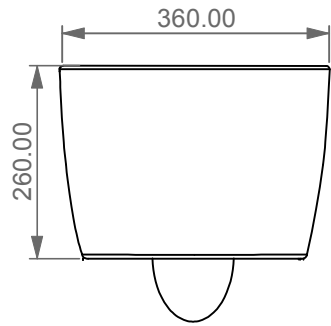

**GSG**  
CERAMIC DESIGN

Vaso sospeso senza brida  
con sistema di scarico Smart Clean  
Like wc wall-hung rimless  
with Smart Clean flushing system

FRONT

LEFT

TOP

REAR

SECTION

Designation  
Vaso sospeso senza brida  
con sistema di scarico Smart Clean  
Like wc wall-hung rimless  
with Smart Clean flushing system

Scale  
1:10

cod. LKWCSO

**GSG**  
CERAMIC DESIGN

This drawing including the respected data may neither be duplicated nor modified nor altered without the consent of GSG Ceramic Design. The use of the data/technical drawings take place at users own risk and under exclusion of any liability of GSG Ceramic Design. The dimensions are not binding; products are subject to changes. Measurement shown may be subjected to small variations or are indicative.