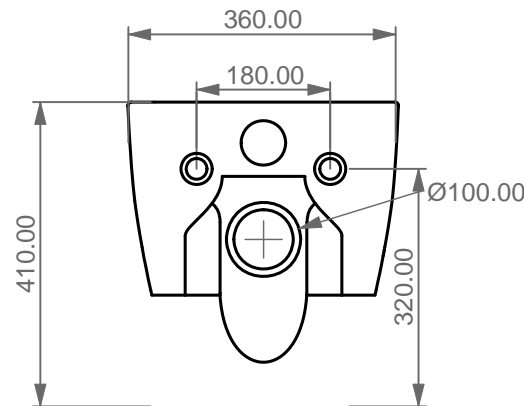

WC Sospeso LIKE xxs  
WC wall hung LIKE xxs

FRONT

LEFT

TOP

REAR

SECTION

<p>Designation Vaso sospeso LIKE xxs WC wall hung LIKE xxs</p>	<p><b>GSG</b> CERAMIC DESIGN</p>
<p>Cod. LKWCSOXXS</p>	<p>This drawing including the respective data may neither be duplicated nor modified nor altered without the consent of GSG Ceramic Design. The use of the data/technical drawings take place at users own risk and under exclusion of any liability of GSG Ceramic Design.</p>
<p>Scale 1:10</p>	<p>The dimensions are not binding; products are subject to changes. Measurement shown may be subjected to small variations or are indicative.</p>