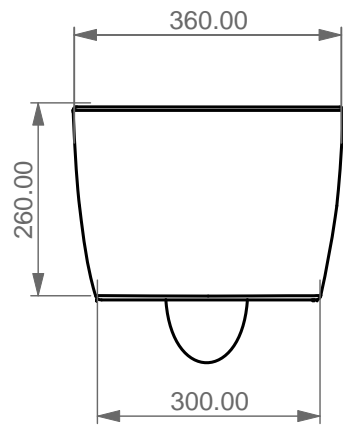

WC Sospeso LIKE xxs  
WC wall hung LIKE xxs

FRONT

LEFT

TOP

REAR

SECTION

<p>Designation Vaso sospeso LIKE xxs WC wall hung LIKE xxs</p>	<p><b>GSG</b> CERAMIC DESIGN</p>
<p>Cod. LKWCSOXXS</p>	<p>This drawing including the respective data may neither be duplicated nor modified nor altered without the consent of GSG Ceramic Design. The use of the data/technical drawings take place at users own risk and under exclusion of any liability of GSG Ceramic Design.</p>
<p>Scale 1:10</p>	<p>The dimensions are not binding; products are subject to changes. Measurement shown may be subjected to small variations or are indicative.</p>