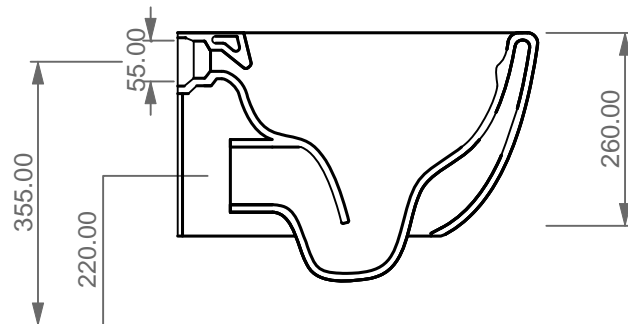

WC Sospeso LIKE xxs  
WC wall hung LIKE xxs

FRONT

LEFT

TOP

REAR

SECTION

<p>Designation Vaso sospeso LIKE xxs WC wall hung LIKE xxs</p>	<p><b>GSG</b> CERAMIC DESIGN</p>
<p>Cod. LKWCSOXXS</p>	<p>This drawing including the respective data may neither be duplicated nor modified nor altered without the consent of GSG Ceramic Design. The use of the data/technical drawings take place at users own risk and under exclusion of any liability of GSG Ceramic Design.</p>
<p>Scale 1:10</p>	<p>The dimensions are not binding; products are subject to changes. Measurement shown may be subjected to small variations or are indicative.</p>