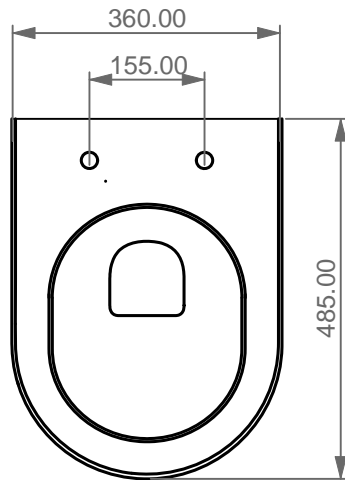

WC Sospeso LIKE xxs  
WC wall hung LIKE xxs

FRONT

LEFT

TOP

REAR

SECTION

<p>Designation Vaso sospeso LIKE xxs WC wall hung LIKE xxs</p>	<p><b>GSG</b> CERAMIC DESIGN</p>
<p>Cod. LKWCSOXXS</p>	<p>This drawing including the respective data may neither be duplicated nor modified nor altered without the consent of GSG Ceramic Design. The use of the data/technical drawings take place at users own risk and under exclusion of any liability of GSG Ceramic Design.</p>
<p>Scale 1:10</p>	<p>The dimensions are not binding; products are subject to changes. Measurement shown may be subjected to small variations or are indicative.</p>