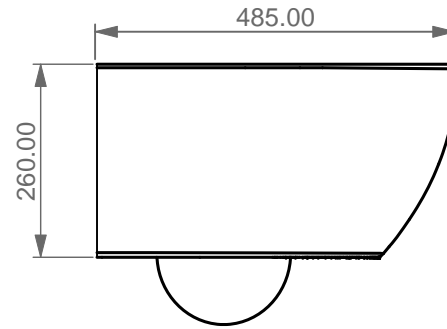

WC Sospeso LIKE xxs  
WC wall hung LIKE xxs

FRONT

LEFT

TOP

REAR

SECTION

<p>Designation Vaso sospeso LIKE xxs WC wall hung LIKE xxs</p>	<p><b>GSG</b> CERAMIC DESIGN</p>
<p>Cod. LKWCSOXXS</p>	<p>This drawing including the respective data may neither be duplicated nor modified nor altered without the consent of GSG Ceramic Design. The use of the data/technical drawings take place at users own risk and under exclusion of any liability of GSG Ceramic Design.</p>
<p>Scale 1:10</p>	<p>The dimensions are not binding; products are subject to changes. Measurement shown may be subjected to small variations or are indicative.</p>