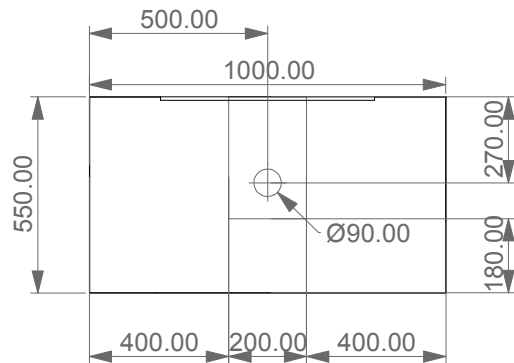

Mobile LONDRA in MDF cm. 100x55x90

FRONT

LEFT

TOP

Designation	
Mobile LONDRA in MDF cm. 100x55x90	
Scale	<p>This drawing including the respected data may neither be duplicated nor modified nor altered without the consent of GSG Ceramic Design. The use of the data/technical drawings take place at users own risk and under exclusion of any liability of GSG Ceramic Design. The dimensions are not binding; products are subject to changes. Measurement shown may be subjected to small variations or are indicative.</p>
1:10	
cod. MOLOCOMP	