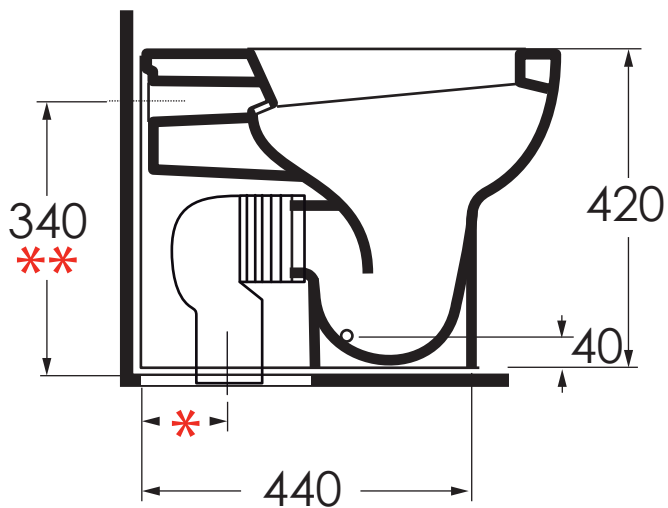

CM 55x35x h42

plt italy pz.12 - plt export pcs. 20

kg 25,5

scala/ scale 1:20 dimensioni/dimensions in mm

Complements:

cod. PILTR

Piletta automatica con troppo pieno
Automatic waste system with over flow

kg 0,5

TECHNICAL SHEET n°: 01	DESIGNER: ANGELETTI RUZZA	CODE: NUBIT000000M	Azzurra sanitari in ceramica S.p.a. via Civita Castellana snc 01030 Castel S.Elia (VT) - ITALY Tel.+39.0761 518155 Fax.+39.0761 514560		
SHEET FORMAT: A4	ISO	REVISION: 01	SCALE: 1:20	DATE: 03/07/2018	
REGULATIONS: CE EN 14528 / EN35 / Dop-14528 *					
All the measurements respect the tolerances provided by the "AZZURRA QUALITY GUIDELINES".					

* Regulations here shown are exclusively referred to ceramic items

NUV 100/TR
NUV 100/TR

Vaso con scarico traslato a terra.

Dimensioni/dimensions: 55x36xH 42 cm
Peso/weight: 28 kg

*

CVT	CVTK	CVTR
180mm	da 60mm a 150 mm	da 160mm a 220 mm

**

RDP
mm 355 o mm 325