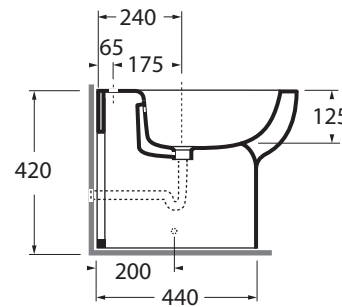

CM 55x35x h42

plt italy pz.12 - plt export pcs. 20

kg 25,5

scala/ scale 1:20 dimensioni/dimensions in mm

Complements:

cod. PILTR

Piletta automatica con troppo pieno
Automatic waste system with over flow

kg 0,5

TECHNICAL SHEET n°: 01	DESIGNER: ANGELETTI RUZZA	CODE: NUBIT000000M	Azzurra sanitari in ceramica S.p.a. via Civita Castellana snc 01030 Castel S.Elia (VT) - ITALY Tel.+39.0761 518155 Fax.+39.0761 514560		
SHEET FORMAT: A4	ISO	REVISION: 01	SCALE: 1:20	DATE: 03/07/2018	
REGULATIONS: CE EN 14528 / EN35 / Dop-14528 *					
All the measurements respect the tolerances provided by the "AZZURRA QUALITY GUIDELINES".					

* Regulations here shown are exclusively referred to ceramic items

NUV 100/TR
NUV 100/TR

Vaso con scarico traslato a terra.

Dimensioni/dimensions: 55x36xH 42 cm
Peso/weight: 28 kg

*

CVT	CVTK	CVTR
180mm	da 60mm a 150 mm	da 160mm a 220 mm

**

RDP
mm 355 o mm 325