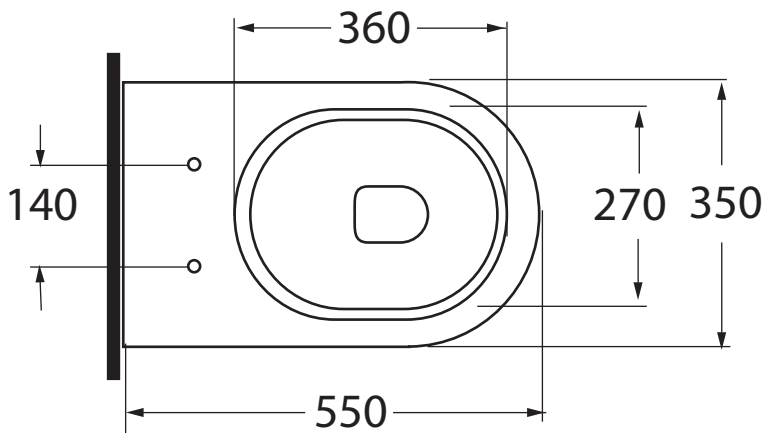

CM 55x35x h42

plt italy pz.12 - plt export pcs. 20

kg 25,5

scala/ scale 1:20 dimensioni/dimensions in mm

Complements:

cod. PILTR

Piletta automatica con troppo pieno
Automatic waste system with over flow

kg 0,5

TECHNICAL SHEET n°: 01	DESIGNER: ANGELETTI RUZZA	CODE: NUBIT000000M	Azzurra sanitari in ceramica S.p.a. via Civita Castellana snc 01030 Castel S.Elia (VT) - ITALY Tel.+39.0761 518155 Fax.+39.0761 514560		
SHEET FORMAT: A4	ISO	REVISION: 01	SCALE: 1:20	DATE: 03/07/2018	
REGULATIONS: CE EN 14528 / EN35 / Dop-14528 *					
All the measurements respect the tolerances provided by the "AZZURRA QUALITY GUIDELINES".					

* Regulations here shown are exclusively referred to ceramic items

NUV 100/TR
NUV 100/TR

Vaso con scarico traslato a terra.

Dimensioni/dimensions: 55x36xH 42 cm
Peso/weight: 28 kg

*

CVT	CVTK	CVTR
180mm	da 60mm a 150 mm	da 160mm a 220 mm

**

RDP
mm 355 o mm 325