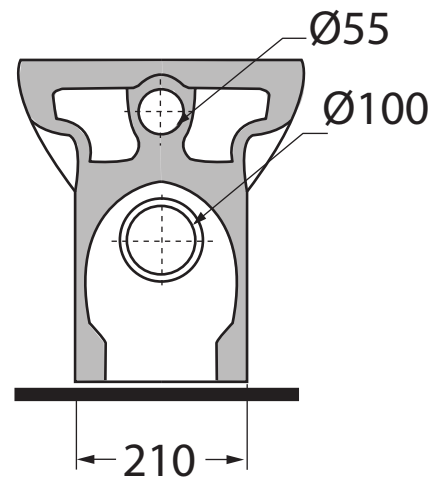

CM 55x35x h42

plt italy pz.12 - plt export pcs. 20

kg 25,5

scala/ scale 1:20 dimensioni/dimensions in mm

Complements:

cod. PILTR

Piletta automatica con troppo pieno
Automatic waste system with over flow

kg 0,5

TECHNICAL SHEET n°: 01	DESIGNER: ANGELETTI RUZZA	CODE: NUBIT000000M	Azzurra sanitari in ceramica S.p.a. via Civita Castellana snc 01030 Castel S.Elia (VT) - ITALY Tel.+39.0761 518155 Fax.+39.0761 514560		
SHEET FORMAT: A4	ISO	REVISION: 01	SCALE: 1:20	DATE: 03/07/2018	
REGULATIONS: CE EN 14528 / EN35 / Dop-14528 *					
All the measurements respect the tolerances provided by the "AZZURRA QUALITY GUIDELINES".					

* Regulations here shown are exclusively referred to ceramic items

NUV 100/TR
NUV 100/TR

Vaso con scarico traslato a terra.

Dimensioni/dimensions: 55x36xH 42 cm
Peso/weight: 28 kg

*

CVT	CVTK	CVTR
180mm	da 60mm a 150 mm	da 160mm a 220 mm

**

RDP
mm 355 o mm 325