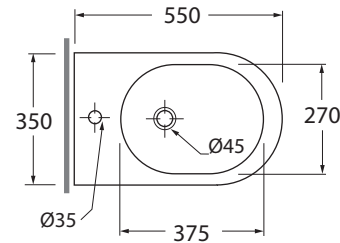

NUBIT000000M

sanitari terra 55/floor mounted sanitary wares

codice
code

Bidet Nuvola a terra monoforo.
Nuvola floor standing Bidet 1 tap hole.

bianco lucido/shiny white
cotone/cotton

NUBIT000000MBI
NUBIT000000MCT

CM 55x35x h42

plt italy pz.12 - plt export pcs. 20

kg 25,5

scala/ scale 1:20 dimensioni/dimensions in mm

Complements:

cod. PILTR

Piletta automatica con troppo pieno
Automatic waste system with over flow

kg 0,5

* Regulations here shown are exclusively referred to ceramic items

NUV 100/TR
NUV 100/TR

Vaso con scarico traslato a terra.

Dimensioni/dimensions: 55x36xH 42 cm
Peso/weight: 28 kg

*

CVT	CVTK	CVTR
180mm	da 60mm a 150 mm	da 160mm a 220 mm

**

RDP
mm 355 o mm 325