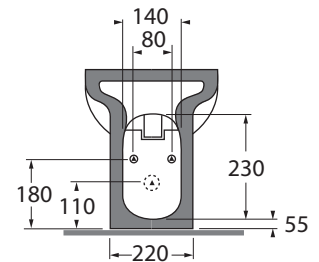

NUBIT000000M

sanitari terra 55/floor mounted sanitary wares

codice
code

Bidet Nuvola a terra monoforo.
Nuvola floor standing Bidet 1 tap hole.

bianco lucido/shiny white
cotone/cotton

NUBIT000000MBI
NUBIT000000MCT

CM 55x35x h42

plt italy pz.12 - plt export pcs. 20

kg 25,5

scala/ scale 1:20 dimensioni/dimensions in mm

Complements:

cod. PILTR

Piletta automatica con troppo pieno
Automatic waste system with over flow

kg 0,5

* Regulations here shown are exclusively referred to ceramic items

NUV 100/TR
NUV 100/TR

Vaso con scarico traslato a terra.

Dimensioni/dimensions: 55x36xH 42 cm
Peso/weight: 28 kg

*

CVT	CVTK	CVTR
180mm	da 60mm a 150 mm	da 160mm a 220 mm

**

RDP
mm 355 o mm 325