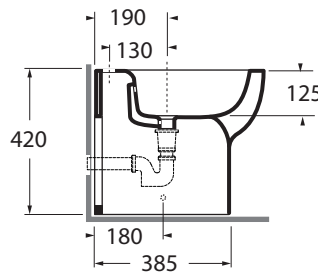

NUBIT004600M

MINI terra 46/ MINI 46 floor mounted

codice
code

Bidet Mini Nuvola a terra cm 46 monoforo.
Mini Nuvola floor standing bidet cm 46 1 tap hole.

biancolucido/shiny white
cotone/cotton

NUBIT004600MBI
NUBIT004600MCT

CM 46x35xh42

plt italy pz.12 - plt export pcs.20

kg 20,5

scala/scale 1:20 dimensioni/dimensions in mm

COLORS 1250°

Complementi/complements:

Codice
code

Piletta automatica con troppo pieno
Automatic waste system with over flow
kg 0,5

* Regulations here shown are exclusively referred to ceramic items

NUV 146/P

NUV 146/S

Vaso con scarico a parete trasformabile a terra
tramite curva tecnica in plastica

W.c. with wall trap changeable into floor trap
by plastic technical bend

Dimensioni/dimensions: 46x35xH 42 cm

Peso/weight: 20 kg