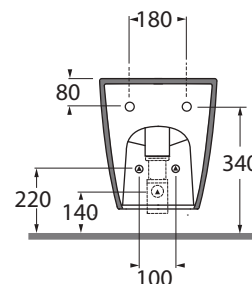

P2BIS000000M

sanitari sospesi 53/wall hung sanitary wares

codice
code

Bidet Pratica sospeso.
Pratica wall hung bidet.

bianco lucido/ shiny white

P2BIS000000M

CM 53 x35 x h30

plt italy pz.18 - plt export pcs.20

kg 19

scala/scale 1:20 dimensioni/dimensions in mm

Complementi/complements:

Codice
code

Piletta automatica con troppo pieno
Automatic waste system with over flow

kg 0,5

PILTR

TECHNICAL SHEET n° 01	DESIGNER OFFICINA AZZURRA	CODE: PABIS000000M		
SHEET FORMAT: A4	ISO	REVISION: 02	SCALE 1:20	DATE 31/07/2019
REGULATIONS EN 14528 / EN35 / Dop-14528 *				
All the measurements respect the tolerances provided by the "AZZURRA QUALITY GUIDELINES".				