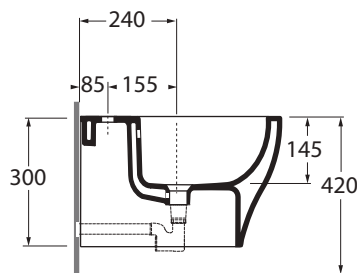

P2BIS000000M

sanitari sospesi 53/wall hung sanitary wares

codice
code

Bidet Pratica sospeso.
Pratica wall hung bidet.

bianco lucido/ shiny white

P2BIS000000M

CM 53 x35 x h30

plt italy pz.18 - plt export pcs.20

kg 19

scala/scale 1:20 dimensioni/dimensions in mm

Complementi/complements:

Codice
code

Piletta automatica con troppo pieno
Automatic waste system with over flow

kg 0,5

PILTR

TECHNICAL SHEET n° 01	DESIGNER OFFICINA AZZURRA	CODE: PABIS000000M		
SHEET FORMAT: A4	ISO	REVISION: 02	SCALE 1:20	DATE 31/07/2019
REGULATIONS EN 14528 / EN35 / Dop-14528 *				
All the measurements respect the tolerances provided by the "AZZURRA QUALITY GUIDELINES".				