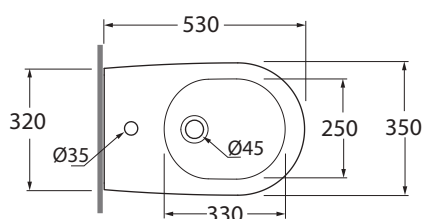

scala/scale 1:20 dimensioni/dimensions in mm

Complementi/complements:

Codice
code

Piletta automatica con troppo pieno
Automatic waste system with over flow

kg 0,5

PILTR

TECHNICAL SHEET n° 01	DESIGNER OFFICINA AZZURRA	CODE: PABIS000000M		
SHEET FORMAT: A4	ISO	REVISION: 02	SCALE 1:20	DATE 31/07/2019
REGULATIONS EN 14528 / EN35 / Dop-14528 *				
All the measurements respect the tolerances provided by the "AZZURRA QUALITY GUIDELINES".				

Azzurra sanitari in ceramica S.p.a.
via Civita Castellana snc 01030
Castel S.Elia (VT) - ITALY
Tel.+39.0761 518155
Fax.+39.0761 514560

* Regulations here shown are exclusively referred to ceramic items