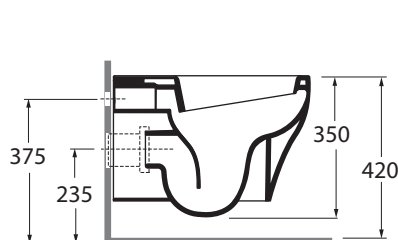

P2VCSPE00000

sanitari sospesi / wall hung sanitary wares

codice
code

Vaso Pratica Easy Clean sospeso.
Pratica Easy Clean wall hung

bianco lucido/ shiny white

P2VCSPE00000

CM 54 x35 x h 35

plt italy pz.18 - plt export pcs. 20

kg 22

Tecnologie/technologies:

easyclean

scala/scale 1:20 dimensioni/dimensions in mm

Sedile termoindurente avvolgente con chiusura frizionata
Wrapover thermosetting soft close

bianco lucido/ shiny white

PRA 1800/F

ISAC

TECHNICAL SHEET n°01	DESIGNER OFFICINA AZZURRA	CODE: SEN100B1RS		
SHEET FORMAT: A4	ISO	REVISION: 02	SCALE 1:20	DATE 18/03/2021
REGULATIONS EN 997 / EN33 / Dop-997 *				
All the measurements respect the tolerances provided by the "AZZURRA QUALITY GUIDELINES".				