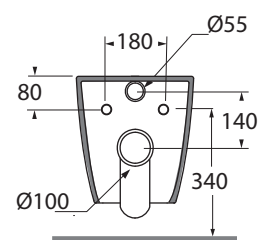

P2VCSPE00000

sanitari sospesi / wall hung sanitary wares

codice
code

Vaso Pratica Easy Clean sospeso.
Pratica Easy Clean wall hung

bianco lucido/ shiny white

P2VCSPE00000

CM 54 x35 x h 35

plt italy pz.18 - plt export pcs. 20

kg 22

Tecnologie/technologies:

easyclean

scala/scale 1:20 dimensioni/dimensions in mm

Sedile termoindurente avvolgente con chiusura frizionata
Wrapover thermosetting soft close

bianco lucido/ shiny white

PRA 1800/F

ISAC

TECHNICAL SHEET n°01	DESIGNER OFFICINA AZZURRA	CODE: SEN100B1RS		
SHEET FORMAT: A4	ISO	REVISION: 02	SCALE 1:20	DATE 18/03/2021
REGULATIONS EN 997 / EN33 / Dop-997 *				
All the measurements respect the tolerances provided by the "AZZURRA QUALITY GUIDELINES".				