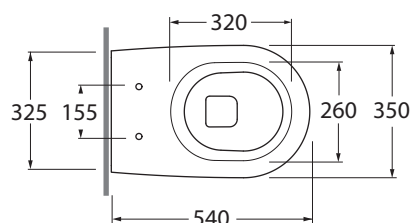

P2VCSPE00000

sanitari sospesi / wall hung sanitary wares

codice
code

Vaso Pratica Easy Clean sospeso.
Pratica Easy Clean wall hung

bianco lucido/ shiny white

P2VCSPE00000

CM 54 x35 x h 35

plt italy pz.18 - plt export pcs. 20

kg 22

Tecnologie/technologies:

easyclean

scala/scale 1:20 dimensioni/dimensions in mm

Sedile termoindurente avvolgente con chiusura frizionata
Wrapover thermosetting soft close

bianco lucido/ shiny white

PRA 1800/F

ISAC

TECHNICAL SHEET n°01	DESIGNER OFFICINA AZZURRA	CODE: SEN100B1RS		
SHEET FORMAT: A4	ISO	REVISION: 02	SCALE 1:20	DATE 18/03/2021
REGULATIONS EN 997 / EN33 / Dop-997 *				
All the measurements respect the tolerances provided by the "AZZURRA QUALITY GUIDELINES".				