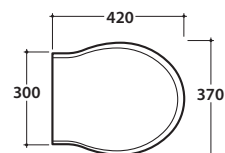

Lower RH water inlet. Weight 15 kg.

Cod. VA076

Raccordo per scarico a parete cm. 35

Pipe for wall drain 35cm.

Ingresso Acqua dal basso
Water entrance from the low

Cod. **PA019**

Coprivaso in termoindurente bianco con cerniere cromo. Peso 3 kg.
White thermo-setting seat-cover with chromium-plated hinges. Weight 3 kg.

 Cod. **PA021** bianco cerniere cromo / *white with chromium-plated hinges*

 Cod. **PA109** bianco cerniere bronzo / *white with bronze hinges*

Coprivaso in poliestere. Peso 3 kg.
Polyester seat-cover. Weight 3 kg.

 Cod. **PA133** legno moro cerniere cromo / *dark wood with chromium-plated hinges*

 Cod. **PA134** legno moro cerniere bronzo / *dark wood with bronze hinges*

Coprivaso in legno. Peso 3 kg.
Wood seat-cover. Weight 3 kg.