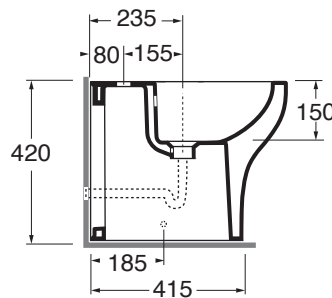

PABIT000000M

sanitari terra 52,5/floor mounted sanitary wares

codice
code

Bidet Pratica a terra monoforo.
Pratica bidet 1 hole.

bianco lucido/shiny white

PABIT000000MBI

CM 53x34,5h42

plt italy pz.24- plt export pcs.20

kg 24

scala/scale 1:20 dimensioni/dimensions in mm

Ceramica

bianco lucido
shiny white

Complementi/complements:

Codice
code

Piletta automatica con troppo pieno
Automatic waste system with over flow

PILTR

kg 0,5

TECHNICAL SHEET n°: 01	DESIGNER: OFFICINA AZZURRA	CODE: PABIT000000M	Azzurra sanitari in ceramica S.p.a. via Civita Castellana snc 01030 Castel S.Elia (VT) - ITALY Tel.+39.0761 518155 Fax.+39.0761 514560		
SHEET FORMAT: A4	-ISO	REVISION: 03	SCALE: 1:20	DATE: 11/01/2023	
REGULATIONS: CE EN 14528 / EN35 / Dop-14528 *					
All the measurements respect the tolerances provided by the "AZZURRA QUALITY GUIDELINES".					