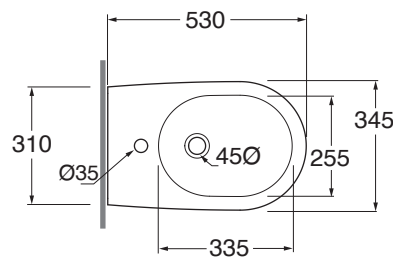

PABIT000000M

sanitari terra 52,5/floor mounted sanitary wares

codice
code

Bidet Pratica a terra monoforo.
Pratica bidet 1 hole.

bianco lucido/shiny white

PABIT000000MBI

CM 53x34,5h42

plt italy pz.24- plt export pcs.20

kg 24

scala/scale 1:20 dimensioni/dimensions in mm

Ceramica

bianco lucido
shiny white

Complementi/complements:

Codice
code

Piletta automatica con troppo pieno
Automatic waste system with over flow

PILTR

kg 0,5

TECHNICAL SHEET n°: 01	DESIGNER: OFFICINA AZZURRA	CODE: PABIT000000M	Azzurra sanitari in ceramica S.p.a. via Civita Castellana snc 01030 Castel S.Elia (VT) - ITALY Tel.+39.0761 518155 Fax.+39.0761 514560		
SHEET FORMAT: A4	-ISO	REVISION: 03	SCALE: 1:20	DATE: 11/01/2023	
REGULATIONS: CE EN 14528 / EN35 / Dop-14528 *					
All the measurements respect the tolerances provided by the "AZZURRA QUALITY GUIDELINES".					