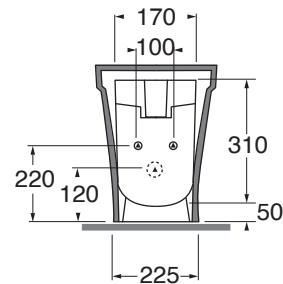

PABIT000000M

sanitari terra 52,5/floor mounted sanitary wares

codice
code

Bidet Pratica a terra monoforo.
Pratica bidet 1 hole.

bianco lucido/shiny white

PABIT000000MBI

CM 53x34,5h42

plt italy pz.24- plt export pcs.20

kg 24

scala/scale 1:20 dimensioni/dimensions in mm

Ceramica

bianco lucido
shiny white

Complementi/complements:

Codice
code

Piletta automatica con troppo pieno
Automatic waste system with over flow

PILTR

kg 0,5

TECHNICAL SHEET n°: 01	DESIGNER: OFFICINA AZZURRA	CODE: PABIT000000M	Azzurra sanitari in ceramica S.p.a. via Civita Castellana snc 01030 Castel S.Elia (VT) - ITALY Tel.+39.0761 518155 Fax.+39.0761 514560		
SHEET FORMAT: A4	-ISO	REVISION: 03	SCALE: 1:20	DATE: 11/01/2023	
REGULATIONS: CE EN 14528 / EN35 / Dop-14528 *					
All the measurements respect the tolerances provided by the "AZZURRA QUALITY GUIDELINES".					