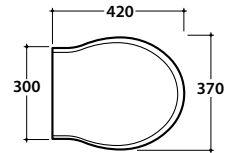

 Cod. **PA020** bianco / white

 Cod. **PA020N** nero / black

Coprivaso in termoindurente. Peso 3 kg.

Thermo-setting seat-cover. Weight 3 kg.

 Cod. **PA029** bianco / white

 Cod. **PA029N** nero / black

Coprivaso in termoindurente con chiusura rallentata. Peso 3 kg.

Thermo-setting seat-cover with soft-closing system. Weight 3 kg.

Cod. **PA133** legno moro cerniere cromo / *dark wood with chromium-plated hinges*

Cod. **PA134** legno moro cerniere bronzo / *dark wood with bronze hinges*

Coprivaso in legno. Peso 3 kg.
Wood seat-cover. Weight 3 kg.

Cod. **PA018** noce cerniere cromo / *nut finish with chromium-plated hinges*

Cod. **PA112** noce cerniere bronzo / *nut finish with bronze hinges*