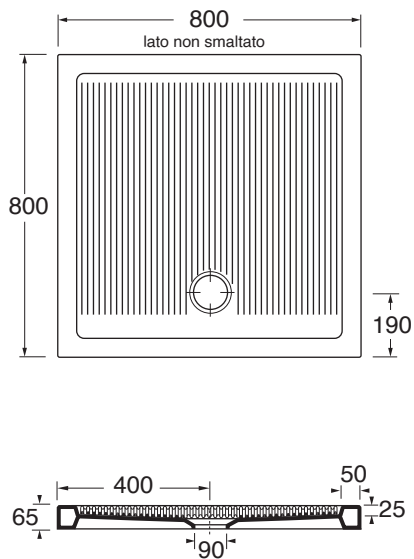

PFPD08008065

piatti doccia/shower tray

codice
code

Piatto doccia Ferdy 80 X 80.
Ferdy cm 80 X 80 shower tray.

biancolucido/shiny white

PFPD08008065BI

cm 80x80xh6,5

scatole/box 1 - plt 19

kg 30,5

scala/scale 1:20 dimensioni/dimensions in mm

Complementi/complements:

Codice
code

Piletta doccia cromo 1" 1/4 di diametro (ø 90)
con tappo in ABS e completa di curva terminale.
1" 1/4 (ø 90) diameter waste system for shower tray
provided with ABS top and terminal bend.

SIF/FR

TECHNICAL SHEET n°: 01	DESIGNER: OFFICINA AZZURRA	CODE: PFPD08008065	Azzurra sanitari in ceramica S.p.a. via Civita Castellana snc 01030 Castel S.Elia (VT) - ITALY Tel.+39.0761 518155 Fax.+39.0761 514560	
SHEET FORMAT: A4	ISO	REVISION: 02	SCALE: 1:20	DATE: 12/10/2020
REGULATIONS: CE EN 14527 / EN33 / Dop-14527 *				
All the measurements respect the tolerances provided by the "AZZURRA QUALITY GUIDELINES".				