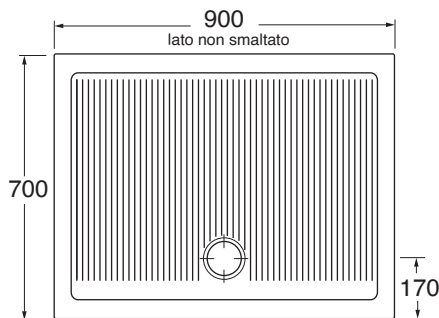

PFPD09007065

piatti doccia/shower tray

codice  
code

Piatto doccia Ferdy 90 X 70.  
Ferdy cm 90 X 70 shower tray.

biancolucido/shiny white

PFPD09007065BI

cm 70x90xh6,5

scatole/box 1 - plt 16

kg 32

scala/scale 1:20 dimensioni/dimensions in mm

Complementi/complements:

Codice  
code

Piletta doccia cromo 1" 1/4 di diametro (ø 90)  
con tappo in ABS e completa di curva terminale.  
1" 1/4 (ø 90) diameter waste system for shower tray  
provided with ABS top and terminal bend.

SIF/FR

TECHNICAL SHEET n°: <b>01</b>	DESIGNER: <b>OFFICINA AZZURRA</b>	CODE: <b>PFPD09007065</b>	Azzurra sanitari in ceramica S.p.a. via Civita Castellana snc 01030 Castel S.Elia (VT) - ITALY Tel.+39.0761 518155 Fax.+39.0761 514560	
SHEET FORMAT: <b>A4</b>	ISO	REVISION: <b>02</b>	SCALE: <b>1:20</b>	DATE: <b>12/10/2020</b>
REGULATIONS: <b>CE EN 14527 / EN33 / Dop-14527 *</b>				
All the measurements respect the tolerances provided by the "AZZURRA QUALITY GUIDELINES".				