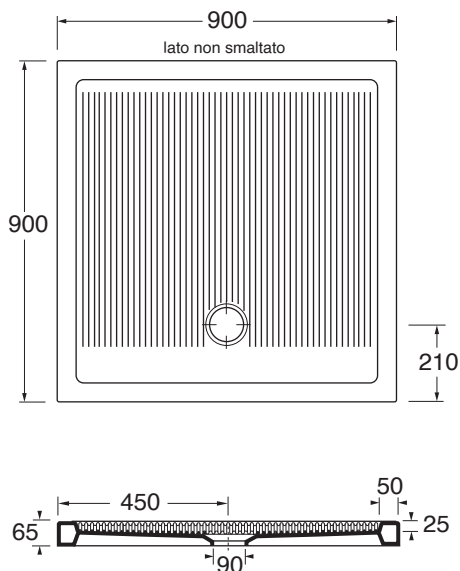

PFPD09009065

piatti doccia/shower tray

codice
code

Piatto doccia Ferdy 90 X 90.
Ferdy cm 90 X 90 shower tray.

biancolucido/shiny white

PFPD09009065BI

cm 90x90xh6,5

scatole/box 1 - plt 16

kg 36,5

scala/scale 1:20 dimensioni/dimensions in mm

Complementi/complements:

Codice
code

Piletta doccia cromo 1" 1/4 di diametro (ø 90)
con tappo in ABS e completa di curva terminale.
1" 1/4 (ø 90) diameter waste system for shower tray
provided with ABS top and terminal bend.

SIF/FR

TECHNICAL SHEET n°: 01	DESIGNER: OFFICINA AZZURRA	CODE: PFPD09009065	Azzurra sanitari in ceramica S.p.a. via Civita Castellana snc 01030 Castel S.Elia (VT) - ITALY Tel.+39.0761 518155 Fax.+39.0761 514560	
SHEET FORMAT: A4	ISO	REVISION: 02	SCALE: 1:20	DATE: 12/10/2020
REGULATIONS: CE EN 14527 / EN33 / Dop-14527 *				
All the measurements respect the tolerances provided by the "AZZURRA QUALITY GUIDELINES".				