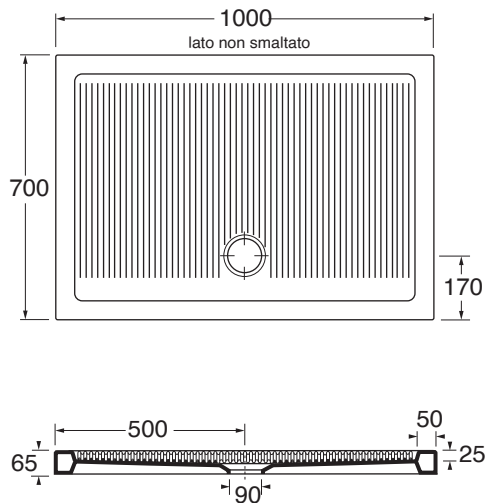

PFPD10007065

piatti doccia/shower tray

codice  
code

Piatto doccia Ferdy 100 X 70.  
Ferdy cm 100 X 70 shower tray.

biancolucido/shiny white

PFPD10007065BI

cm 70x100xh6,5

scatole/box 1 - plt 16

kg 33

scala/scale 1:20 dimensioni/dimensions in mm

Complementi/complements:

Codice  
code

Piletta doccia cromo 1" 1/4 di diametro (ø 90)  
con tappo in ABS e completa di curva terminale.  
1" 1/4 (ø 90) diameter waste system for shower tray  
provided with ABS top and terminal bend.

SIF/FR

TECHNICAL SHEET n°: <b>01</b>	DESIGNER: <b>OFFICINA AZZURRA</b>	CODE: <b>PFPD10007065</b>	Azzurra sanitari in ceramica S.p.a. via Civita Castellana snc 01030 Castel S.Elia (VT) - ITALY Tel.+39.0761 518155 Fax.+39.0761 514560	
SHEET FORMAT: <b>A4</b>	ISO	REVISION: <b>02</b>	SCALE: <b>1:20</b>	DATE: <b>12/10/2020</b>
REGULATIONS: <b>CE EN 14527 / EN33 / Dop-14527 *</b>				
All the measurements respect the tolerances provided by the "AZZURRA QUALITY GUIDELINES".				