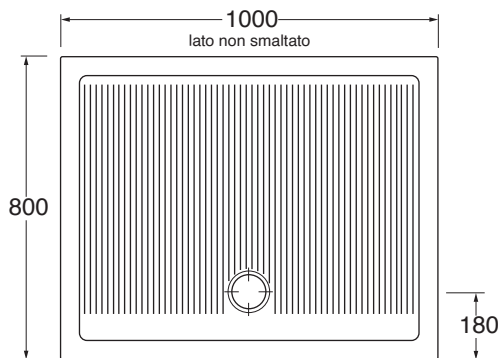

PFPD10008065

piatti doccia/shower tray

codice
code

Piatto doccia Ferdy 100 X 80.
Ferdy cm 100 X 80 shower tray.

biancolucido/shiny white

PFPD10008065BI

cm 80x100xh6,5

scatole/box 1 - plt 14

kg 36,5

scala/scale 1:20 dimensioni/dimensions in mm

Complementi/complements:

Codice
code

Piletta doccia cromo 1" 1/4 di diametro (ø 90)
con tappo in ABS e completa di curva terminale.
1" 1/4 (ø 90) diameter waste system for shower tray
provided with ABS top and terminal bend.

SIF/FR

TECHNICAL SHEET n°: 01	DESIGNER: OFFICINA AZZURRA	CODE: PFPD10008065	Azzurra sanitari in ceramica S.p.a. via Civita Castellana snc 01030 Castel S.Elia (VT) - ITALY Tel.+39.0761 518155 Fax.+39.0761 514560	
SHEET FORMAT: A4	ISO	REVISION: 02	SCALE: 1:20	DATE: 12/10/2020
REGULATIONS: CE EN 14527 / EN33 / Dop-14527 *				
All the measurements respect the tolerances provided by the "AZZURRA QUALITY GUIDELINES".				