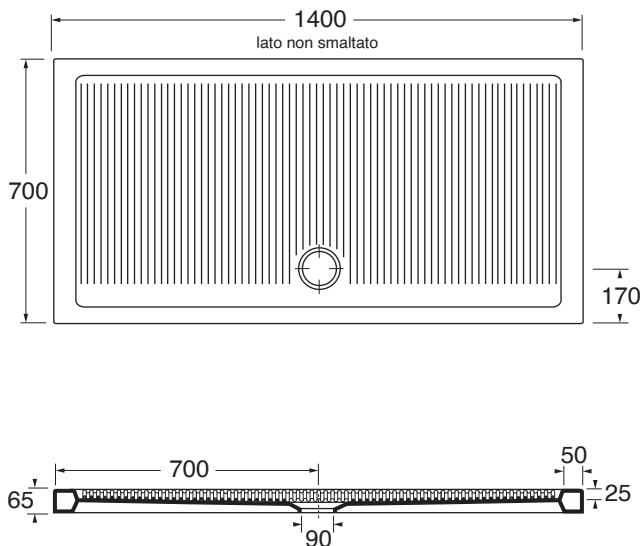

PFPD14007065

piatti doccia/shower tray

codice
code

Piatto doccia Ferdy 140 X 70.
Ferdy cm 140 X 70 shower tray.

biancolucido/shiny white

PFPD14007065BI

cm 70x140xh6,5

scatole/box 1 - plt 14

kg 50

scala/scale 1:20 dimensioni/dimensions in mm

Complementi/complements:

Codice
code

Piletta doccia cromo 1" 1/4 di diametro (ø 90)
con tappo in ABS e completa di curva terminale.
1" 1/4 (ø 90) diameter waste system for shower tray
provided with ABS top and terminal bend.

SIF/FR

TECHNICAL SHEET n°: 01	DESIGNER: OFFICINA AZZURRA	CODE: PFPD14007065	Azzurra sanitari in ceramica S.p.a. via Civita Castellana snc 01030 Castel S.Elia (VT) - ITALY Tel.+39.0761 518155 Fax.+39.0761 514560	
SHEET FORMAT: A4	ISO	REVISION: 02	SCALE: 1:20	DATE: 12/10/2020
REGULATIONS: CE EN 14527 / EN33 / Dop-14527 *				
All the measurements respect the tolerances provided by the "AZZURRA QUALITY GUIDELINES".				