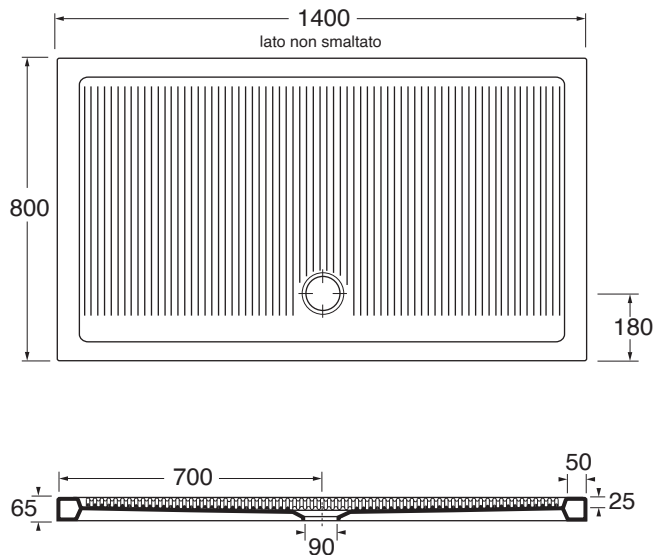

PFPD14008065

piatti doccia/shower tray

codice
code

Piatto doccia Ferdy 120 X 80.
Ferdy cm 120 X 80 shower tray.

biancolucido/shiny white

cm 80x140xh6,5

scatole/box 1 - plt 14

kg 50

scala/scale 1:20 dimensioni/dimensions in mm

Complementi/complements:

Codice
code

Piletta doccia cromo 1" 1/4 di diametro (ø 90)
con tappo in ABS e completa di curva terminale.
1" 1/4 (ø 90) diameter waste system for shower tray
provided with ABS top and terminal bend.

SIF/FR

TECHNICAL SHEET n°: 01	DESIGNER: OFFICINA AZZURRA	CODE: PFPD14008065	Azzurra sanitari in ceramica S.p.a. via Civita Castellana snc 01030 Castel S.Elia (VT) - ITALY Tel.+39.0761 518155 Fax.+39.0761 514560	
SHEET FORMAT: A4	ISO	REVISION: 02	SCALE: 1:20	DATE: 12/10/2020
REGULATIONS: CE EN 14527 / EN33 / Dop-14527 *				
All the measurements respect the tolerances provided by the "AZZURRA QUALITY GUIDELINES".				