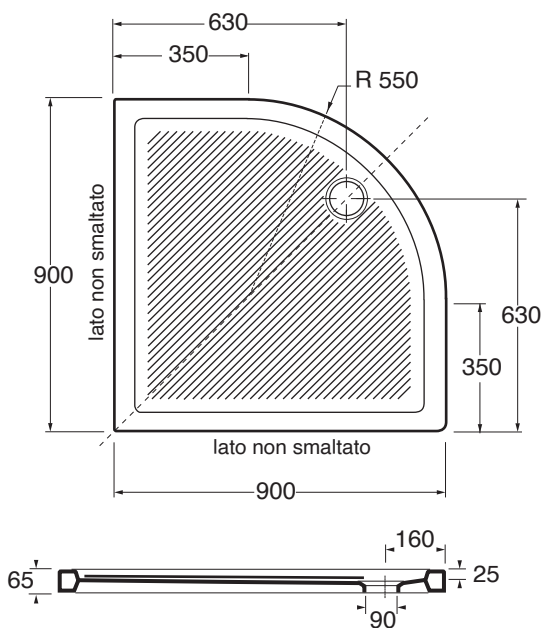

PFPDA9009065

piatti doccia/shower tray

codice
code

Piatto doccia Ferdy 90 X 90.
Ferdy cm 90 X 90 shower tray.

biancolucido/shiny white

PFPDA9009065BI

cm 90x90xh6,5

scatole/box 1 - pft 16

kg 33

scala/scale 1:20 dimensioni/dimensions in mm

Complementi/complements:

Codice
code

Piletta doccia cromo 1" 1/4 di diametro (ø 90)
con tappo in ABS e completa di curva terminale.
1" 1/4 (ø 90) diameter waste system for shower tray
provided with ABS top and terminal bend.

SIF/FR

TECHNICAL SHEET n°: 01	DESIGNER: OFFICINA AZZURRA	CODE: PFPDA9009065	Azzurra sanitari in ceramica S.p.a. via Civita Castellana snc 01030 Castel S.Elia (VT) - ITALY Tel.+39.0761 518155 Fax.+39.0761 514560	
SHEET FORMAT: A4	ISO	REVISION: 02	SCALE: 1:20	DATE: 12/10/2020
REGULATIONS: CE EN 14527 / EN33 / Dop-14527 *				
All the measurements respect the tolerances provided by the "AZZURRA QUALITY GUIDELINES".				