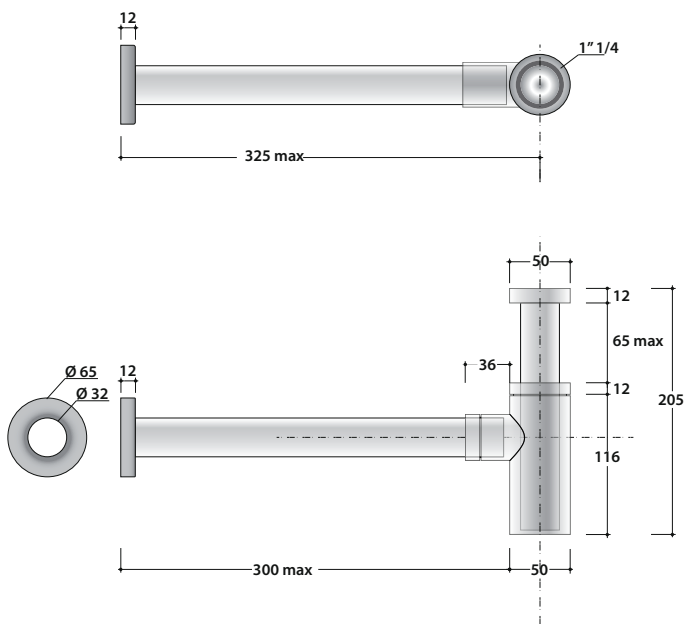

SIFONE TONDO RA051CR

GLOBO

Cod. **RA051CR**

Sifone cromato a forma tonda 1"1/4
Chromium-plated trap, round shape 1"1/4