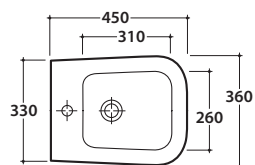

Scarico 4,5/3 Lt. Completo di fi ssaggi. Peso 22 Kg

Floor mounted pan with adjustable water inlet/outlet MULTI. Wall drain turning into fl oor drain by means of the PVC pipe supplied on demand. Back to wall installation. Drain 4,5/3 Lt. Fixing kit included. Weight 22 kg.

Thermo-seating seat-cover with soft-closing system. Weight 3 kg.

Cod. **VA079***

Curva tecnica per lo scarico a pavimento ø 11.

Elbow pipe for floor drain ø 11.

Cod. **VA076**

Raccordo per scarico a parete cm. 35

Pipe for wall drain 35cm.

Cod. **VA132**

Riduttore flusso di scarico.

Flow reductor.

STONE BIDET SS010.BI

GLOBO

Cod. **SS010.BI - SS010.BO**

Bidet a terra monoforo. Installazione filo parete.