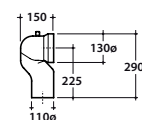

Scarico 4,5/3 Lt. Completo di fi ssaggi. Peso 22 Kg

Floor mounted pan with adjustable water inlet/outlet MULTI. Wall drain turning into fl oor drain by means of the PVC pipe supplied on demand. Back to wall installation. Drain 4,5/3 Lt. Fixing kit included. Weight 22 kg.

Cod. **SS023BI**

Coprivaso in termoindurente cerniere cromate. Peso 3 kg.

Thermo-seating seat-cover with chromium-plated hinges. Weight 3 kg.

Cod. **SS026BI**

Coprivaso in termoindurente chiusura rallentata. Peso 3 kg.

Thermo-seating seat-cover with soft-closing system. Weight 3 kg.

Cod. **VA079***

Curva tecnica per lo scarico a pavimento ø 11.

Elbow pipe for floor drain ø 11.

Cod. **VA076**

Raccordo per scarico a parete cm. 35