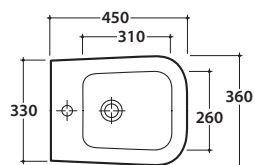

Scarico 4,5/3 Lt. Completo di fi ssaggi. Peso 22 Kg

Floor mounted pan with adjustable water inlet/outlet MULTI. Wall drain turning into fl oor drain by means of the PVC pipe supplied on demand. Back to wall installation. Drain 4,5/3 Lt. Fixing kit included. Weight 22 kg.

Thermo-seating seat-cover with soft-closing system. Weight 3 kg.

Cod. **VA079***

Curva tecnica per lo scarico a pavimento ø 11.

Elbow pipe for floor drain ø 11.

Cod. **VA076**

Raccordo per scarico a parete cm. 35

Completo di fissaggi. Peso 20 Kg.

Floor mounted bidet one hole. Back to wall installation.

Fixing kit included.

- bianco lucido/shiny white**
- bianco opaco/matt white**

STONE BIDET SS010.AR

GLOBO

Cod. **SS010.AR - SS010.NE**