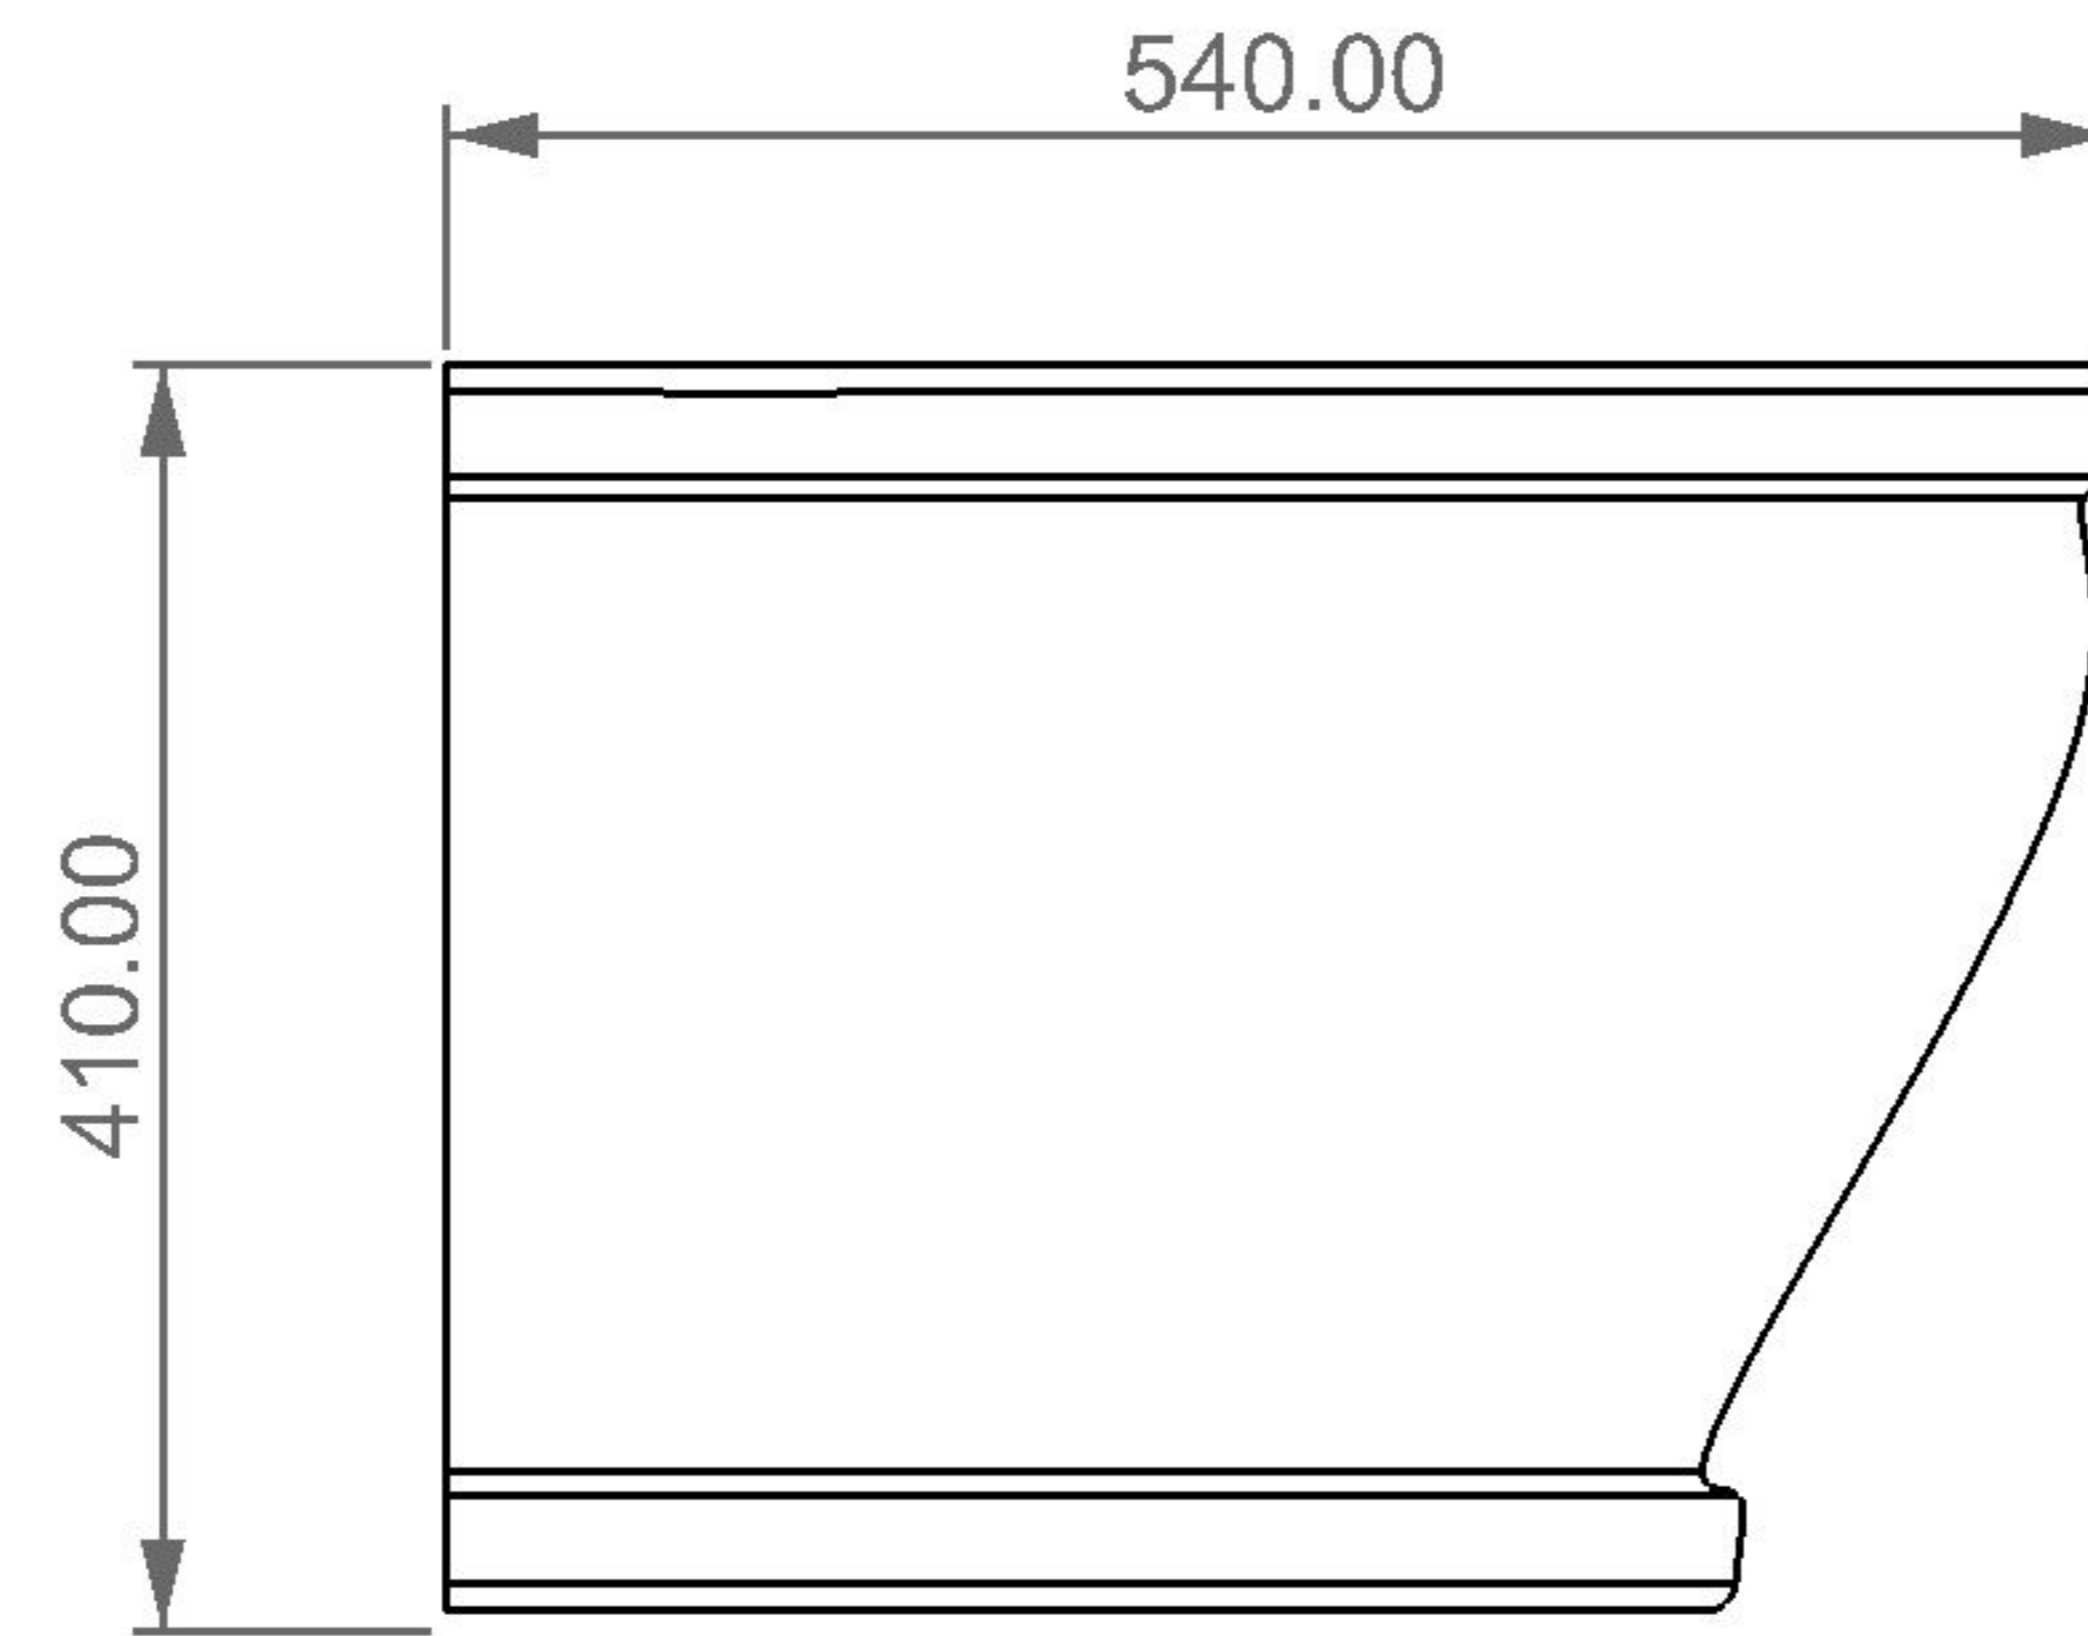

**GSG**  
CERAMIC DESIGN

bidet terra TIME  
bidet back to wall TIME

FRONT

LEFT

TOP

REAR

SECTION

Designation	
bidet terra TIME bidet back to wall TIME	
Scale	<p>This drawing including the respective data may neither be duplicated nor modified nor altered without the consent of GSG Ceramic Design. The use of the data/technical drawings take place at users own risk and under exclusion of any liability of GSG Ceramic Design. The dimensions are not binding; products are subject to changes. Measurement shown may be subjected to small variations or are indicative.</p>
cod. TIBI01	