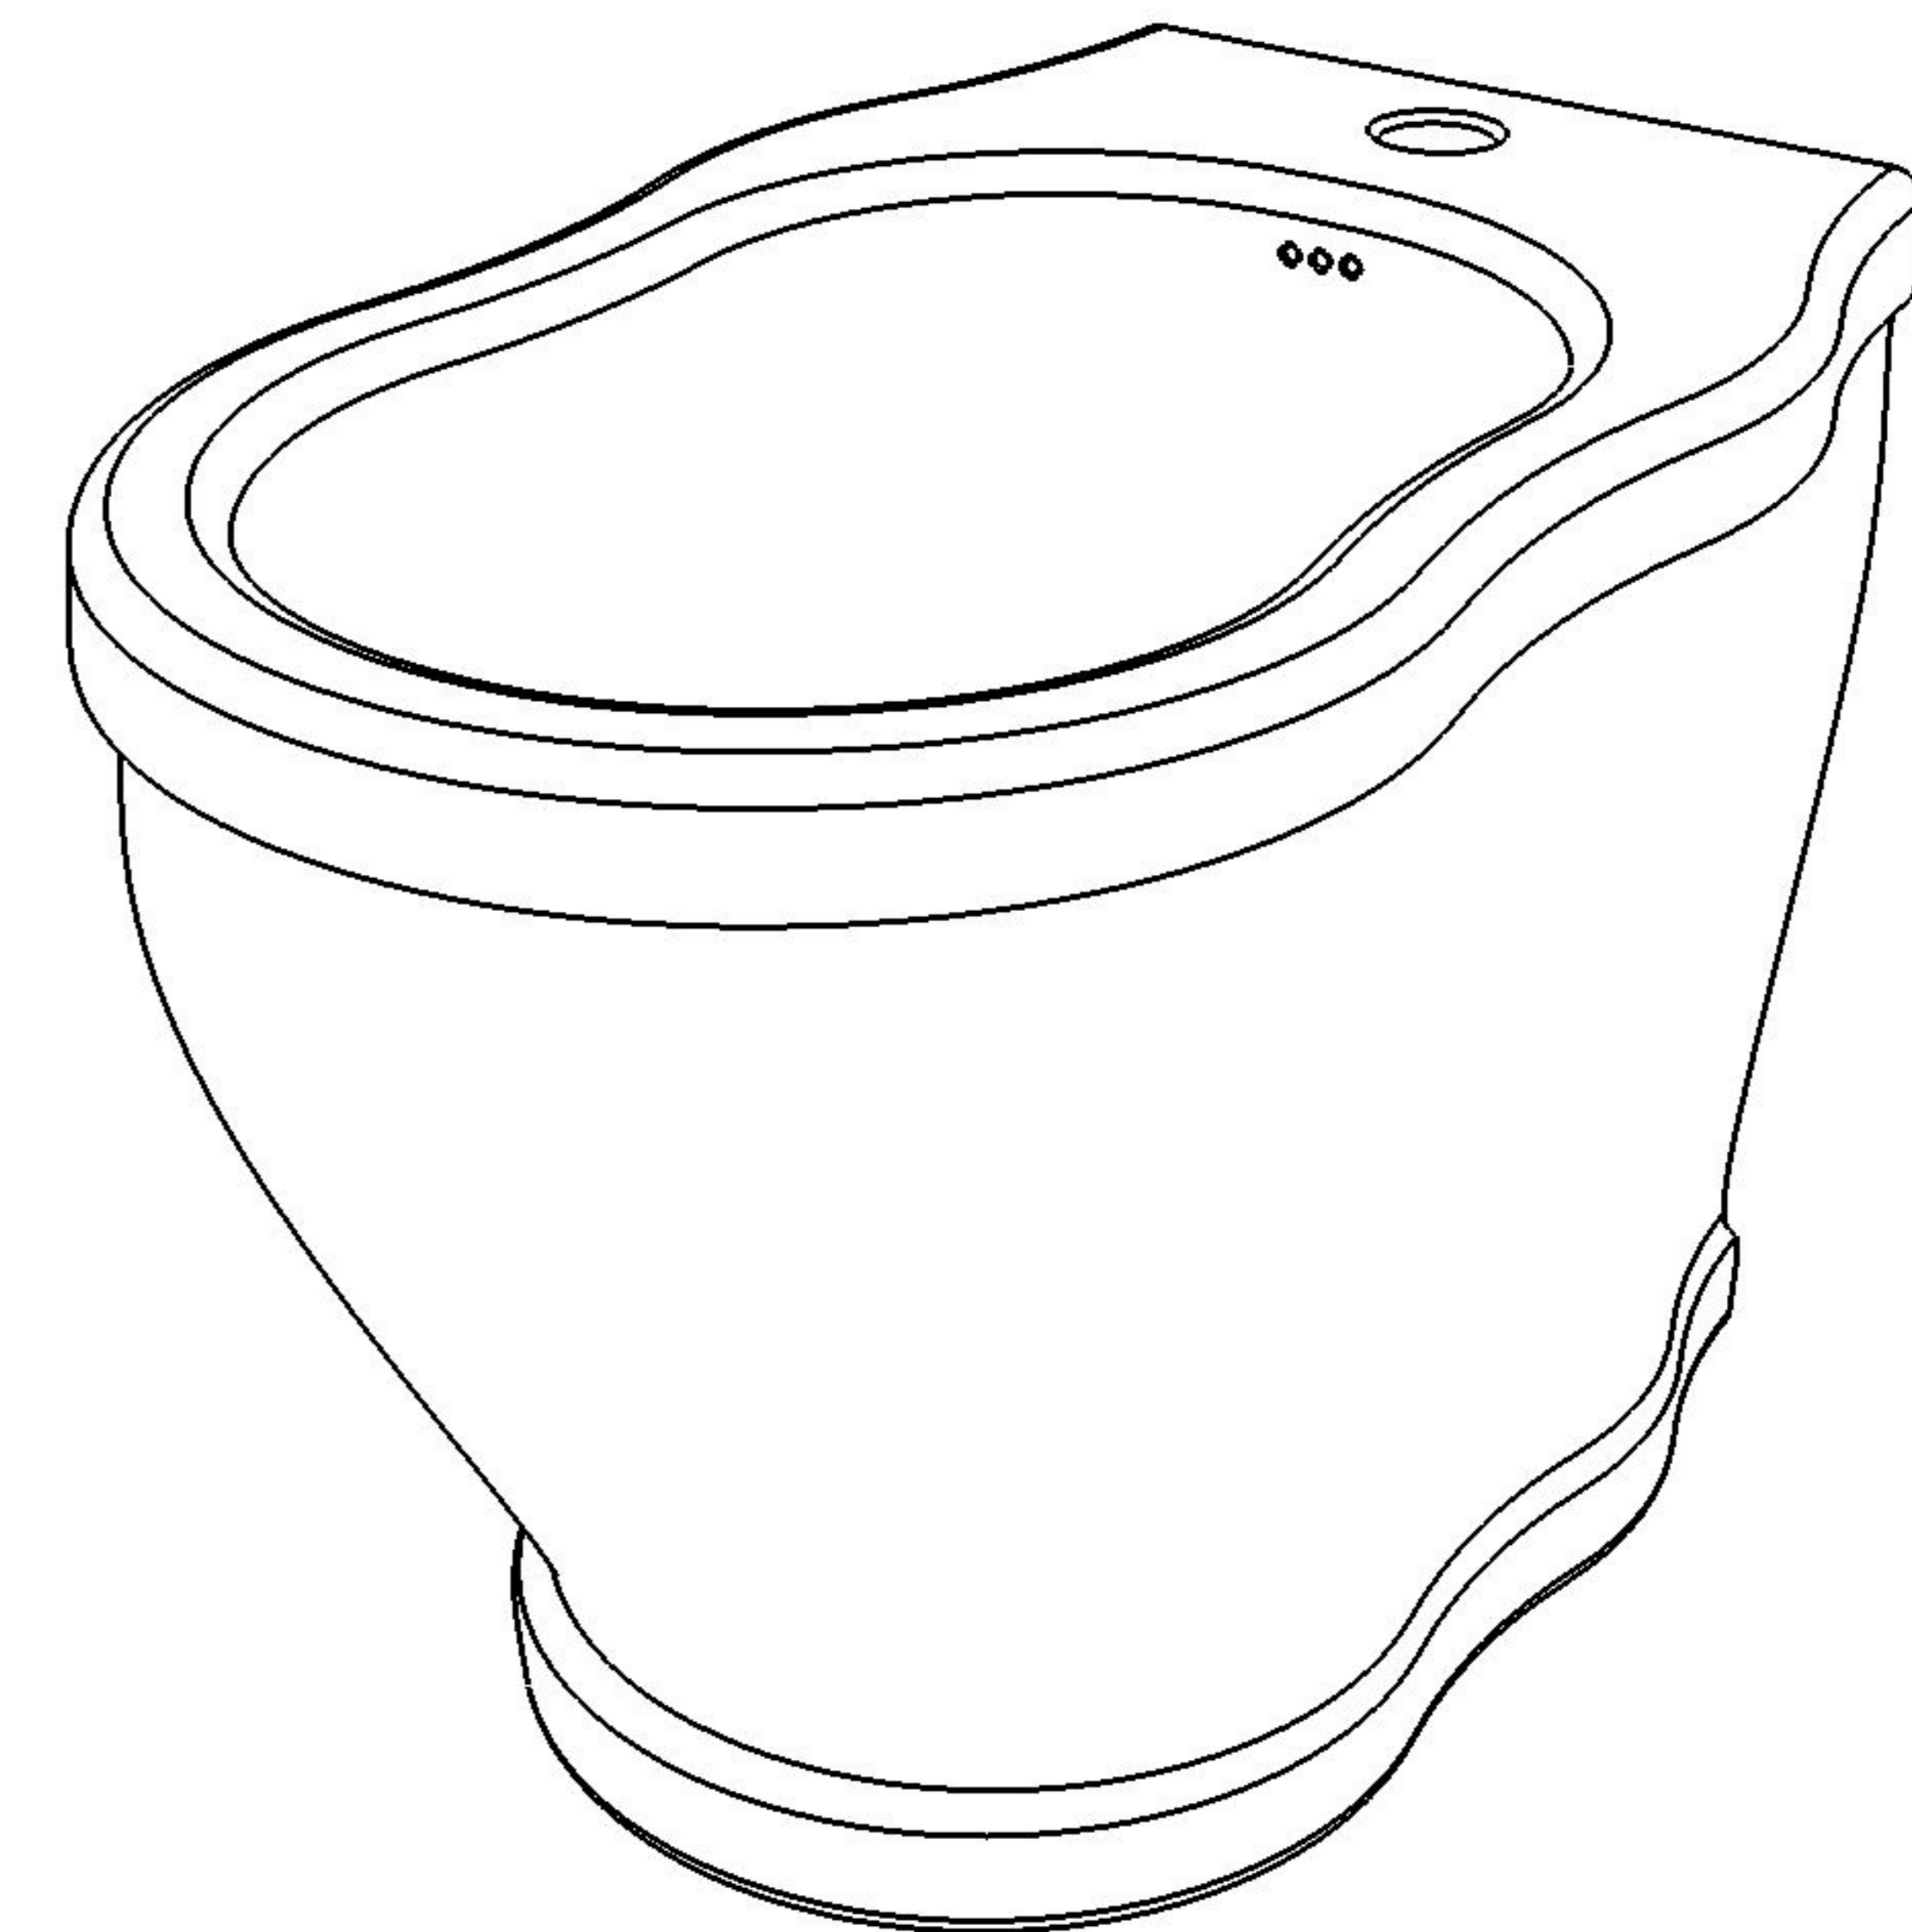

**GSG**  
CERAMIC DESIGN

bidet terra TIME  
bidet back to wall TIME

FRONT

LEFT

TOP

REAR

SECTION

Designation	
bidet terra TIME bidet back to wall TIME	
Scale	<p>This drawing including the respective data may neither be duplicated nor modified nor altered without the consent of GSG Ceramic Design. The use of the data/technical drawings take place at users own risk and under exclusion of any liability of GSG Ceramic Design. The dimensions are not binding; products are subject to changes. Measurement shown may be subjected to small variations or are indicative.</p>
cod. TIBI01	