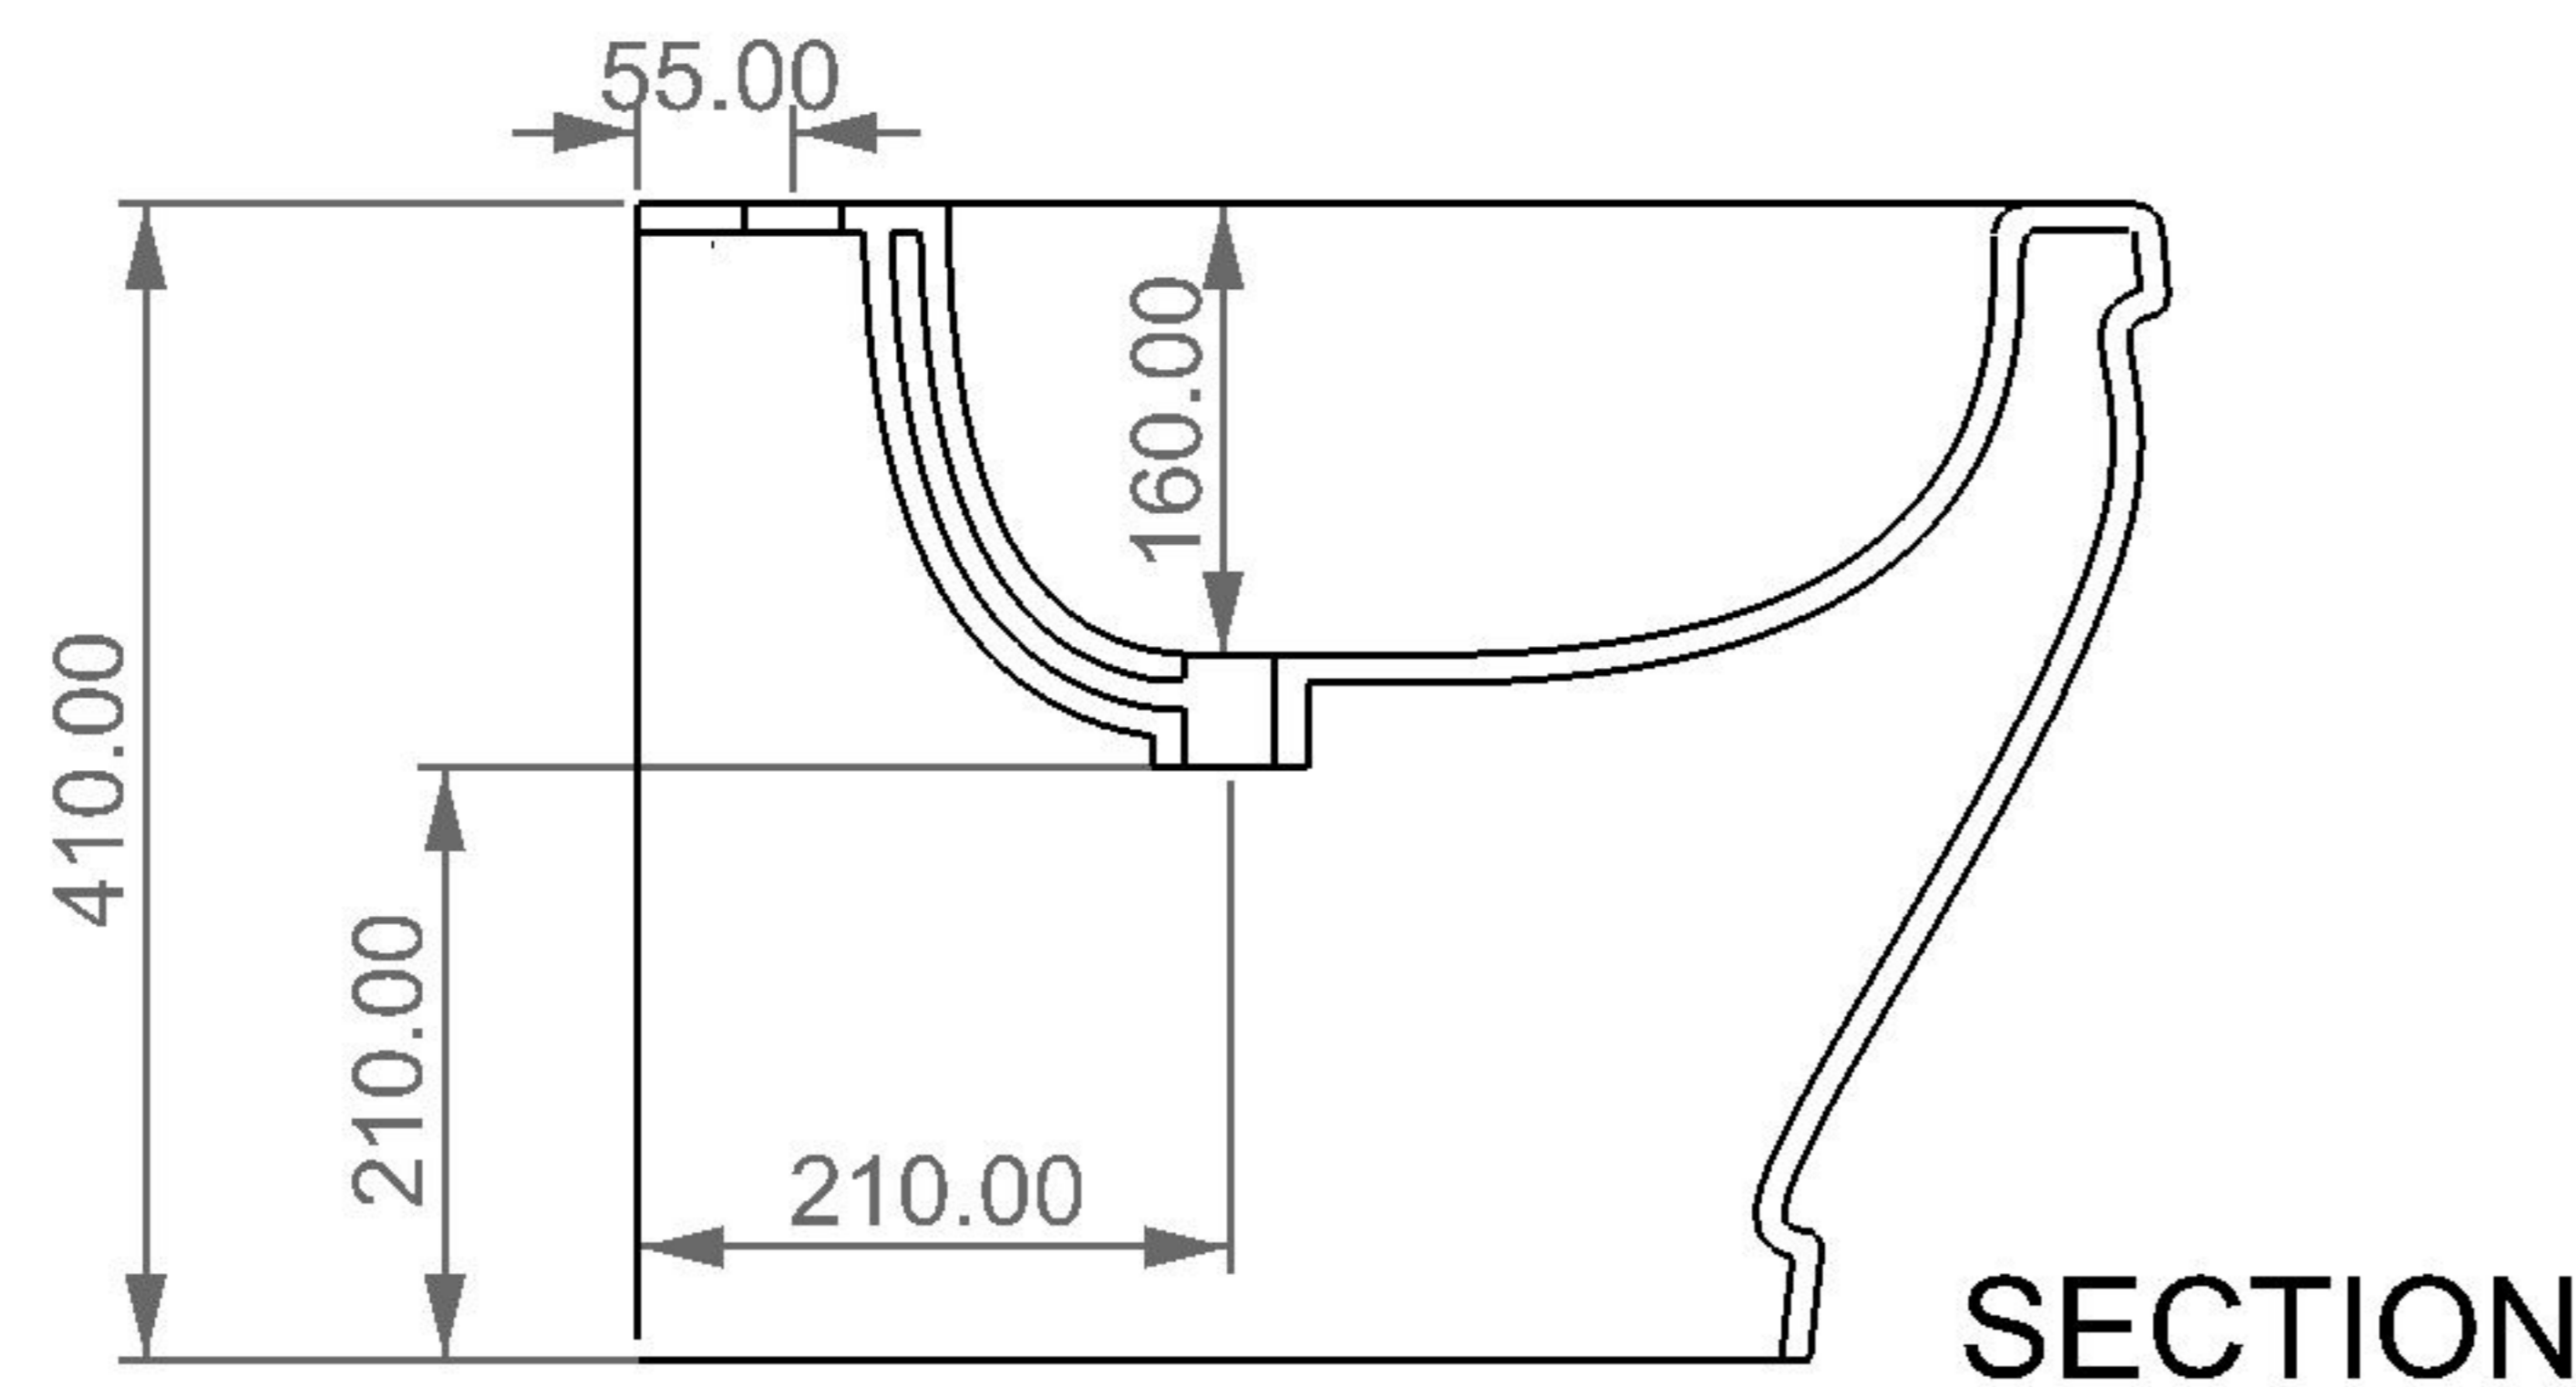

**GSG**  
CERAMIC DESIGN

bidet terra TIME  
bidet back to wall TIME

FRONT

LEFT

TOP

REAR

SECTION

Designation	
bidet terra TIME bidet back to wall TIME	
Scale	<p>This drawing including the respective data may neither be duplicated nor modified nor altered without the consent of GSG Ceramic Design. The use of the data/technical drawings take place at users own risk and under exclusion of any liability of GSG Ceramic Design. The dimensions are not binding; products are subject to changes. Measurement shown may be subjected to small variations or are indicative.</p>
cod. TIBI01	