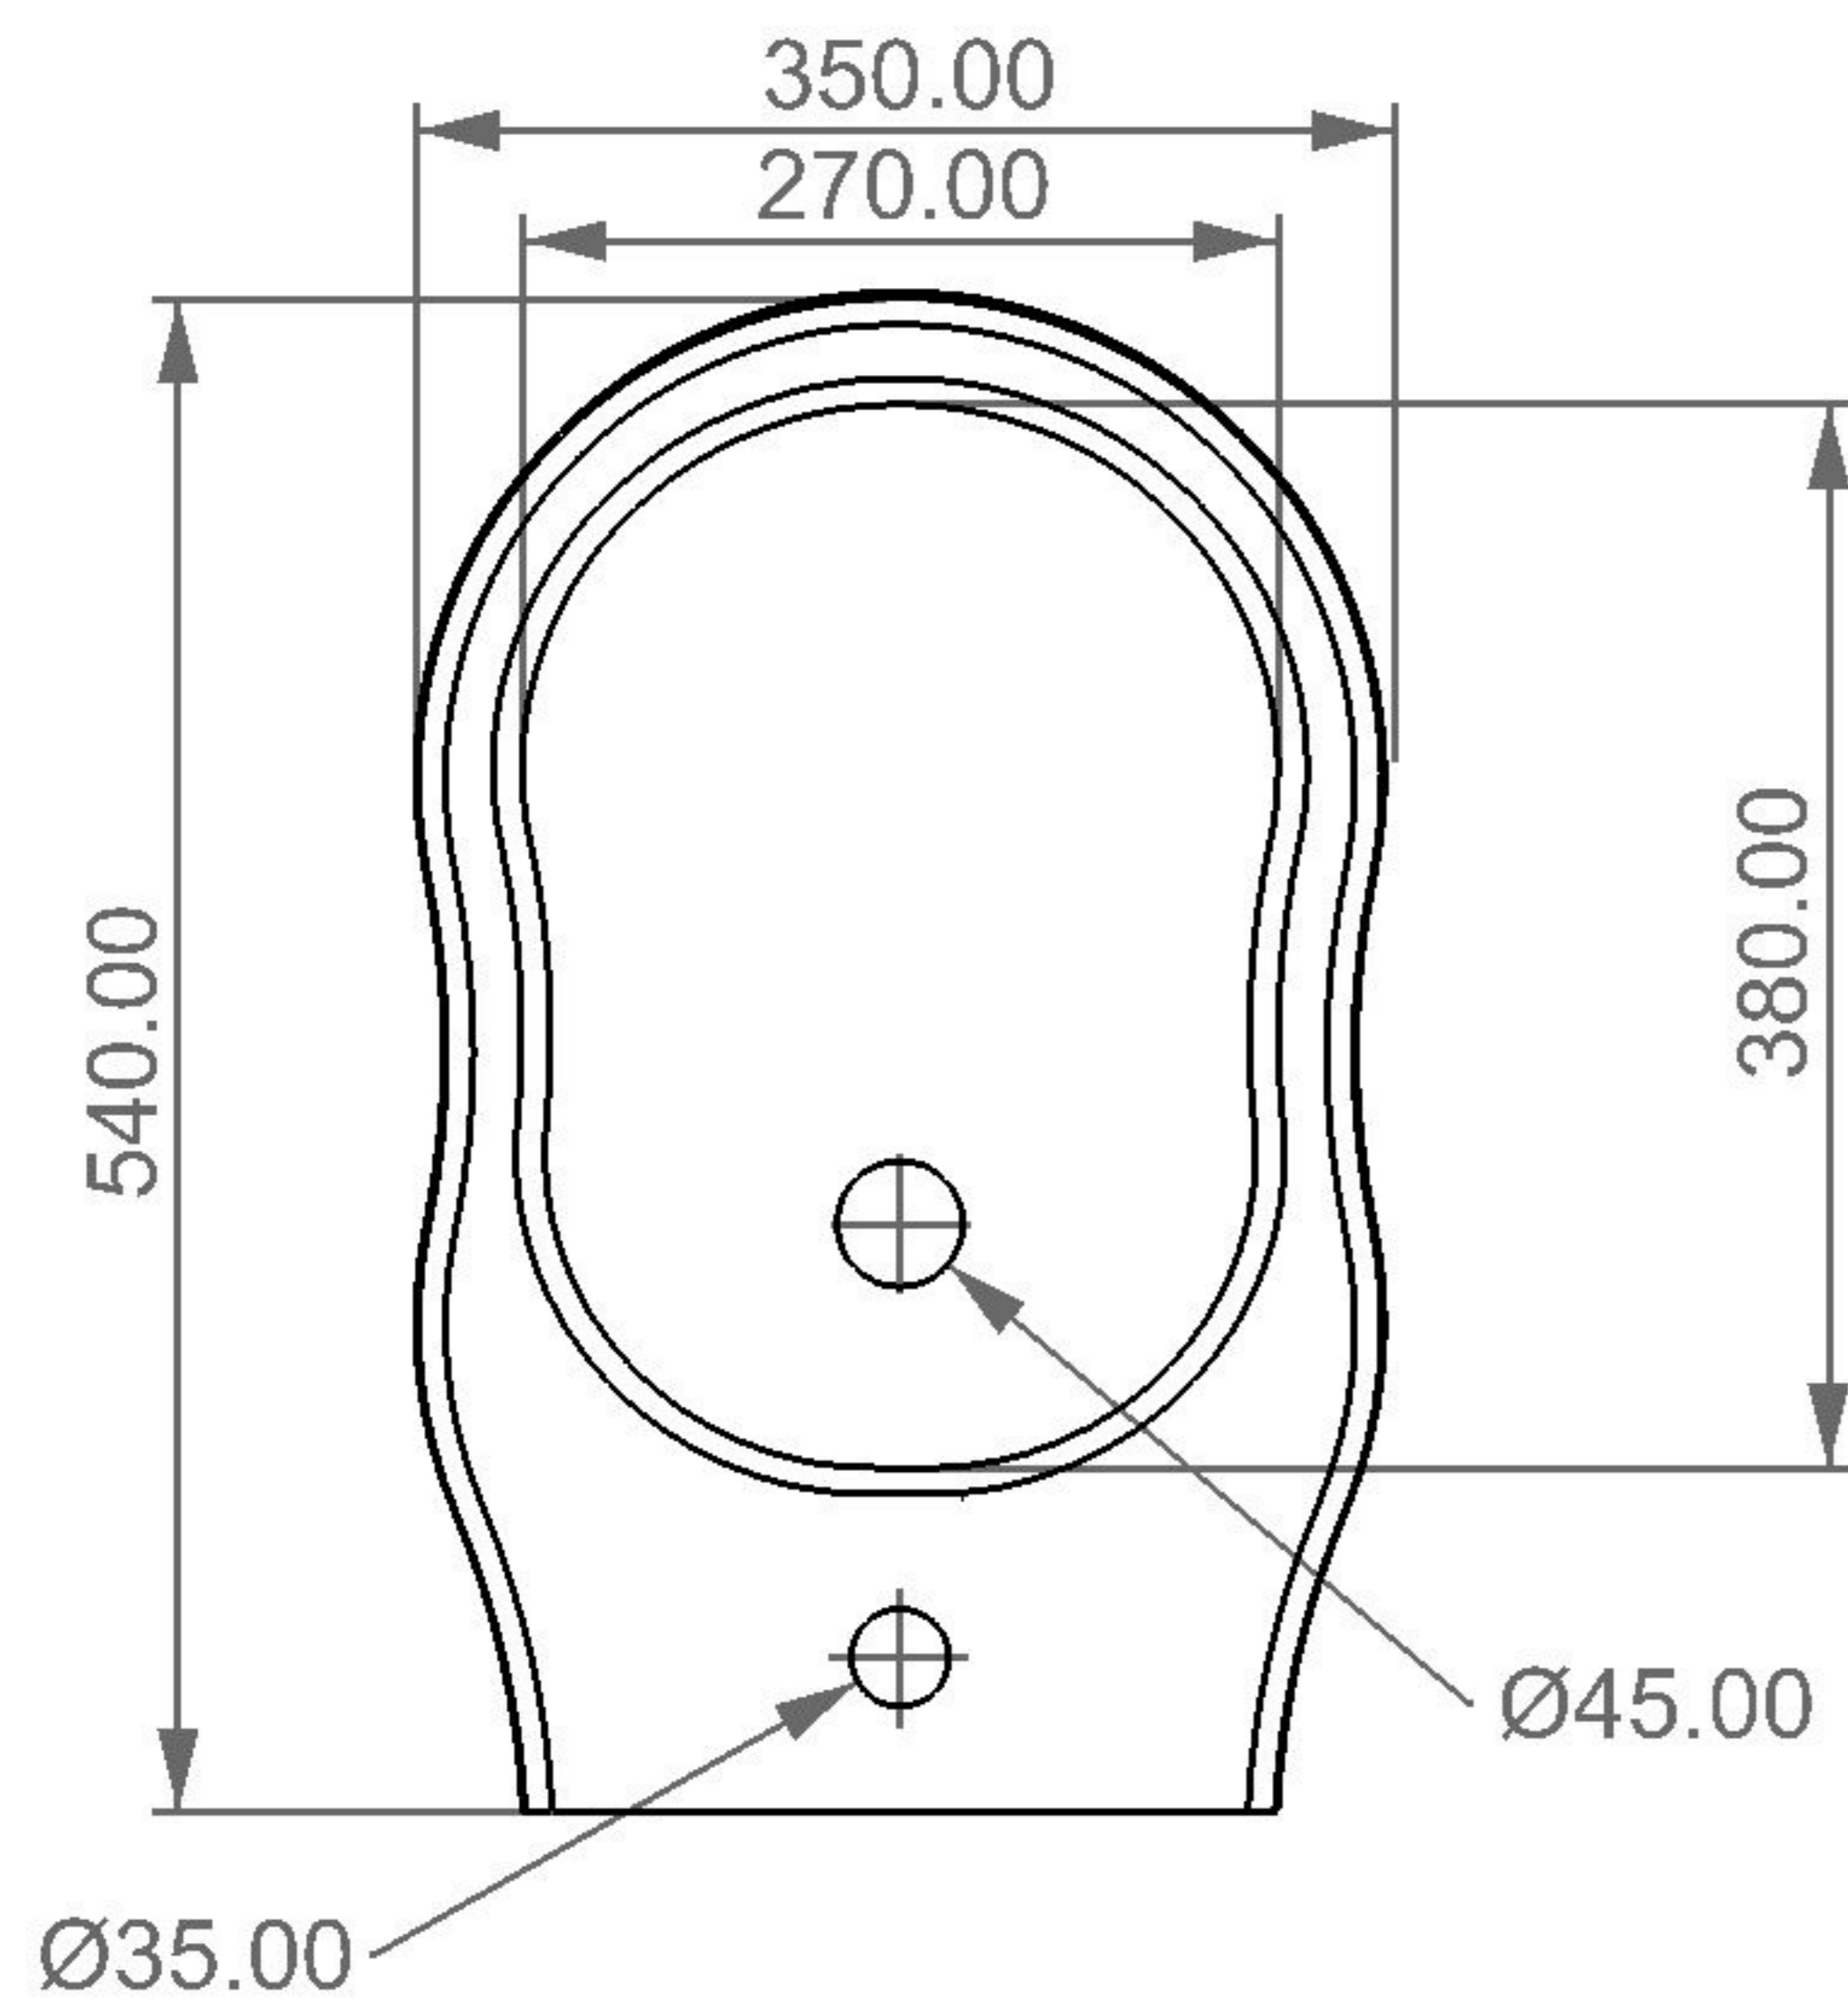

**GSG**  
CERAMIC DESIGN

bidet terra TIME  
bidet back to wall TIME

FRONT

LEFT

TOP

REAR

SECTION

Designation	
bidet terra TIME bidet back to wall TIME	
Scale	<p>This drawing including the respective data may neither be duplicated nor modified nor altered without the consent of GSG Ceramic Design. The use of the data/technical drawings take place at users own risk and under exclusion of any liability of GSG Ceramic Design. The dimensions are not binding; products are subject to changes. Measurement shown may be subjected to small variations or are indicative.</p>
cod. TIBI01	