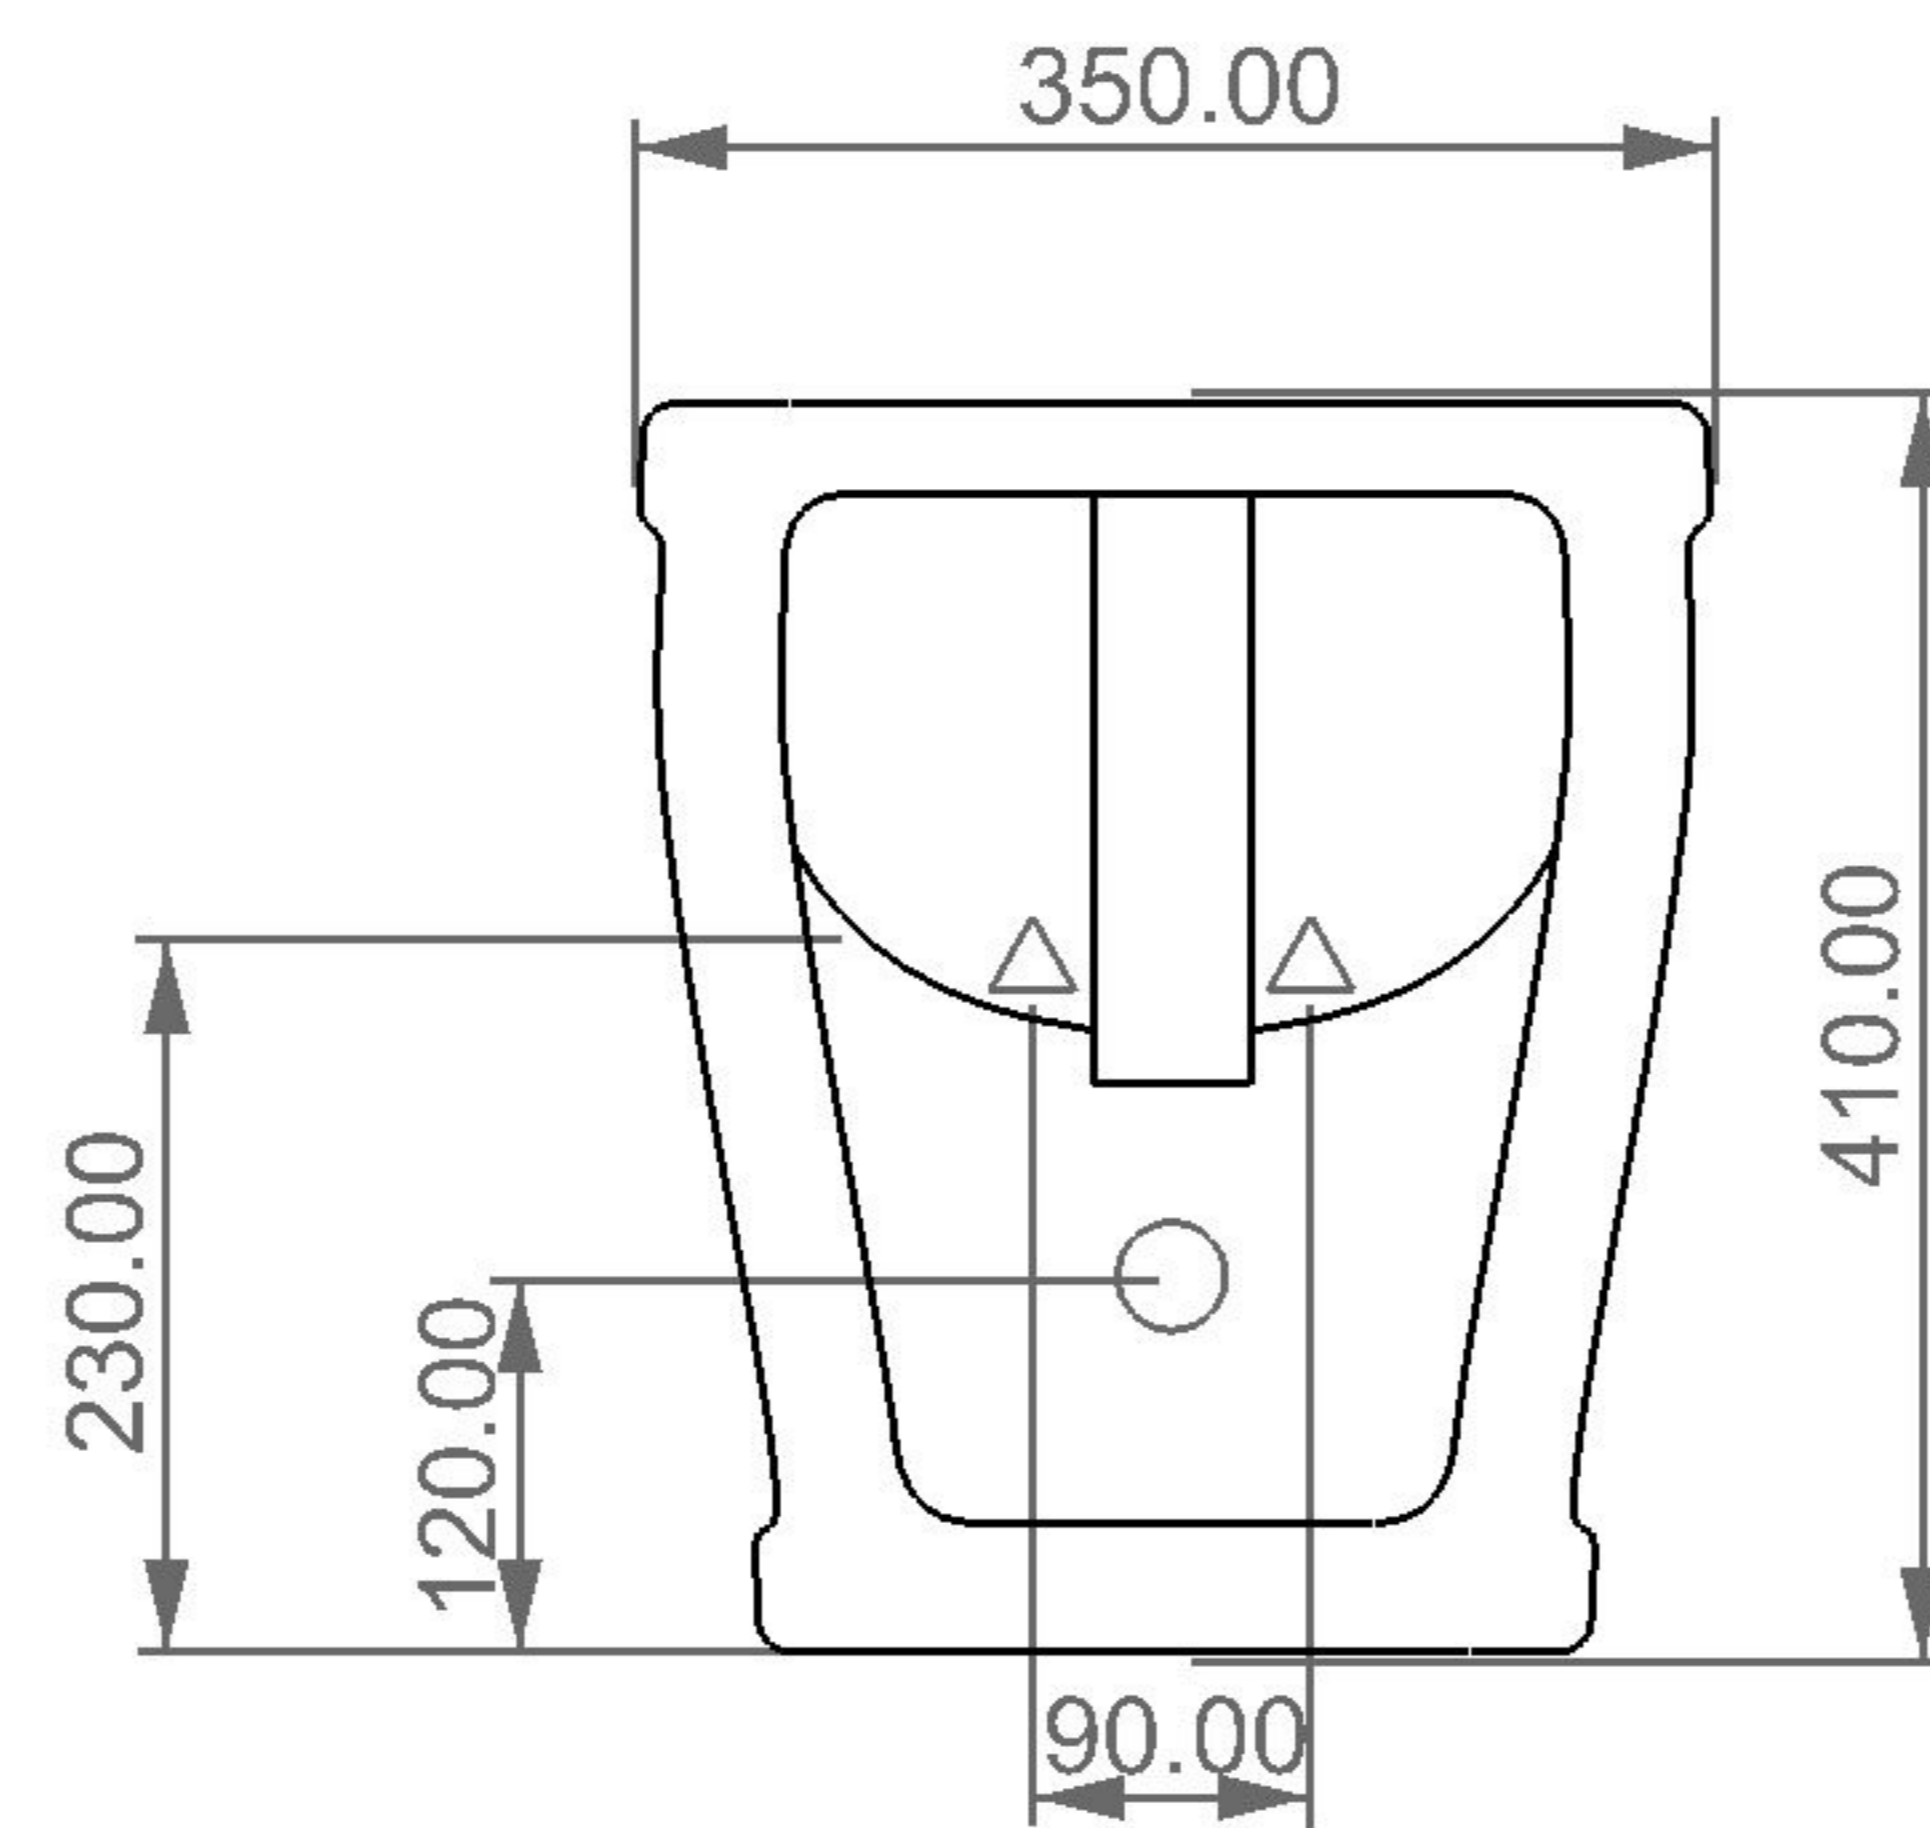

**GSG**  
CERAMIC DESIGN

bidet terra TIME  
bidet back to wall TIME

FRONT

LEFT

TOP

REAR

SECTION

Designation	
bidet terra TIME bidet back to wall TIME	
Scale	<p>This drawing including the respective data may neither be duplicated nor modified nor altered without the consent of GSG Ceramic Design. The use of the data/technical drawings take place at users own risk and under exclusion of any liability of GSG Ceramic Design. The dimensions are not binding; products are subject to changes. Measurement shown may be subjected to small variations or are indicative.</p>
cod. TIBI01	