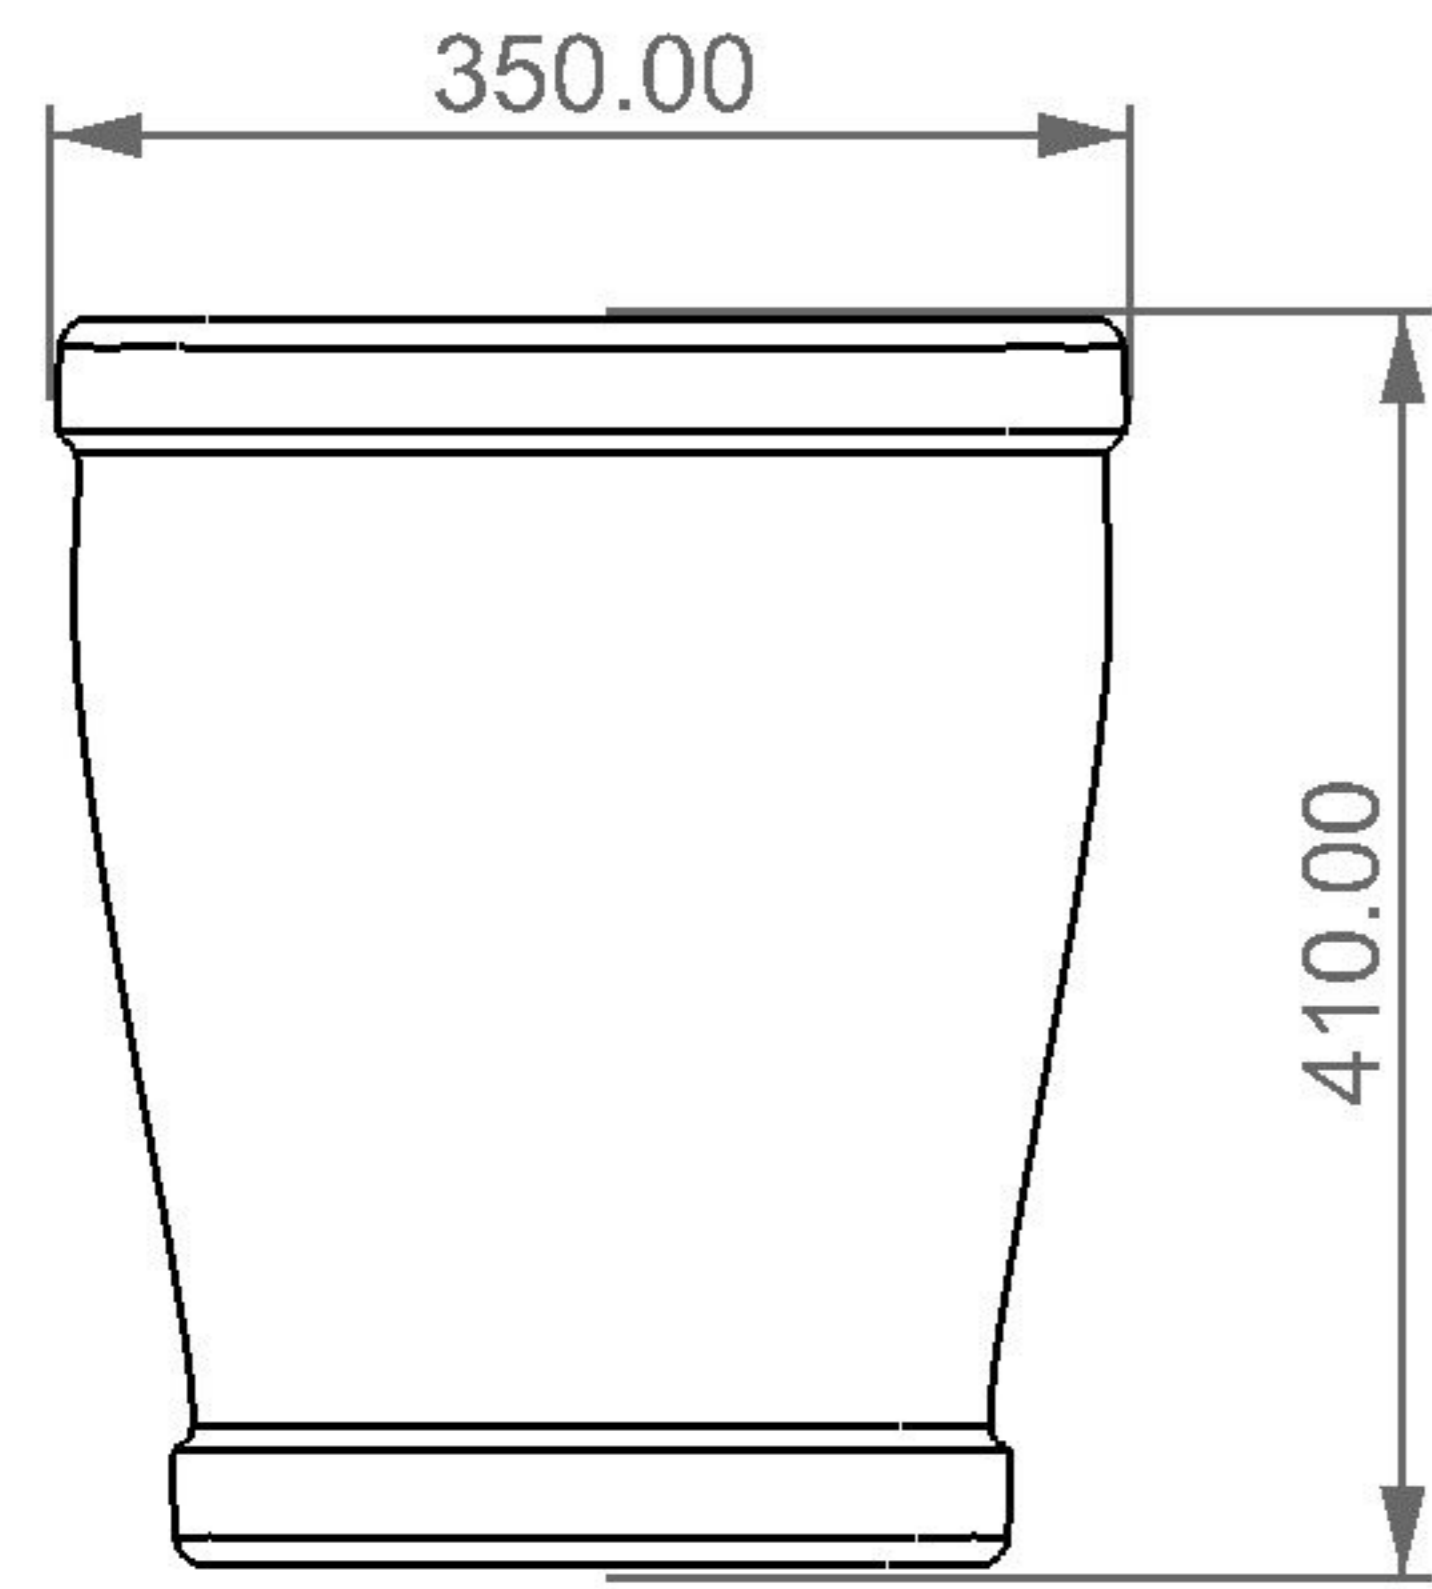

**GSG**  
CERAMIC DESIGN

bidet terra TIME  
bidet back to wall TIME

FRONT

LEFT

TOP

REAR

SECTION

Designation	
bidet terra TIME bidet back to wall TIME	
Scale	<p>This drawing including the respective data may neither be duplicated nor modified nor altered without the consent of GSG Ceramic Design. The use of the data/technical drawings take place at users own risk and under exclusion of any liability of GSG Ceramic Design. The dimensions are not binding; products are subject to changes. Measurement shown may be subjected to small variations or are indicative.</p>
cod. TIBI01	