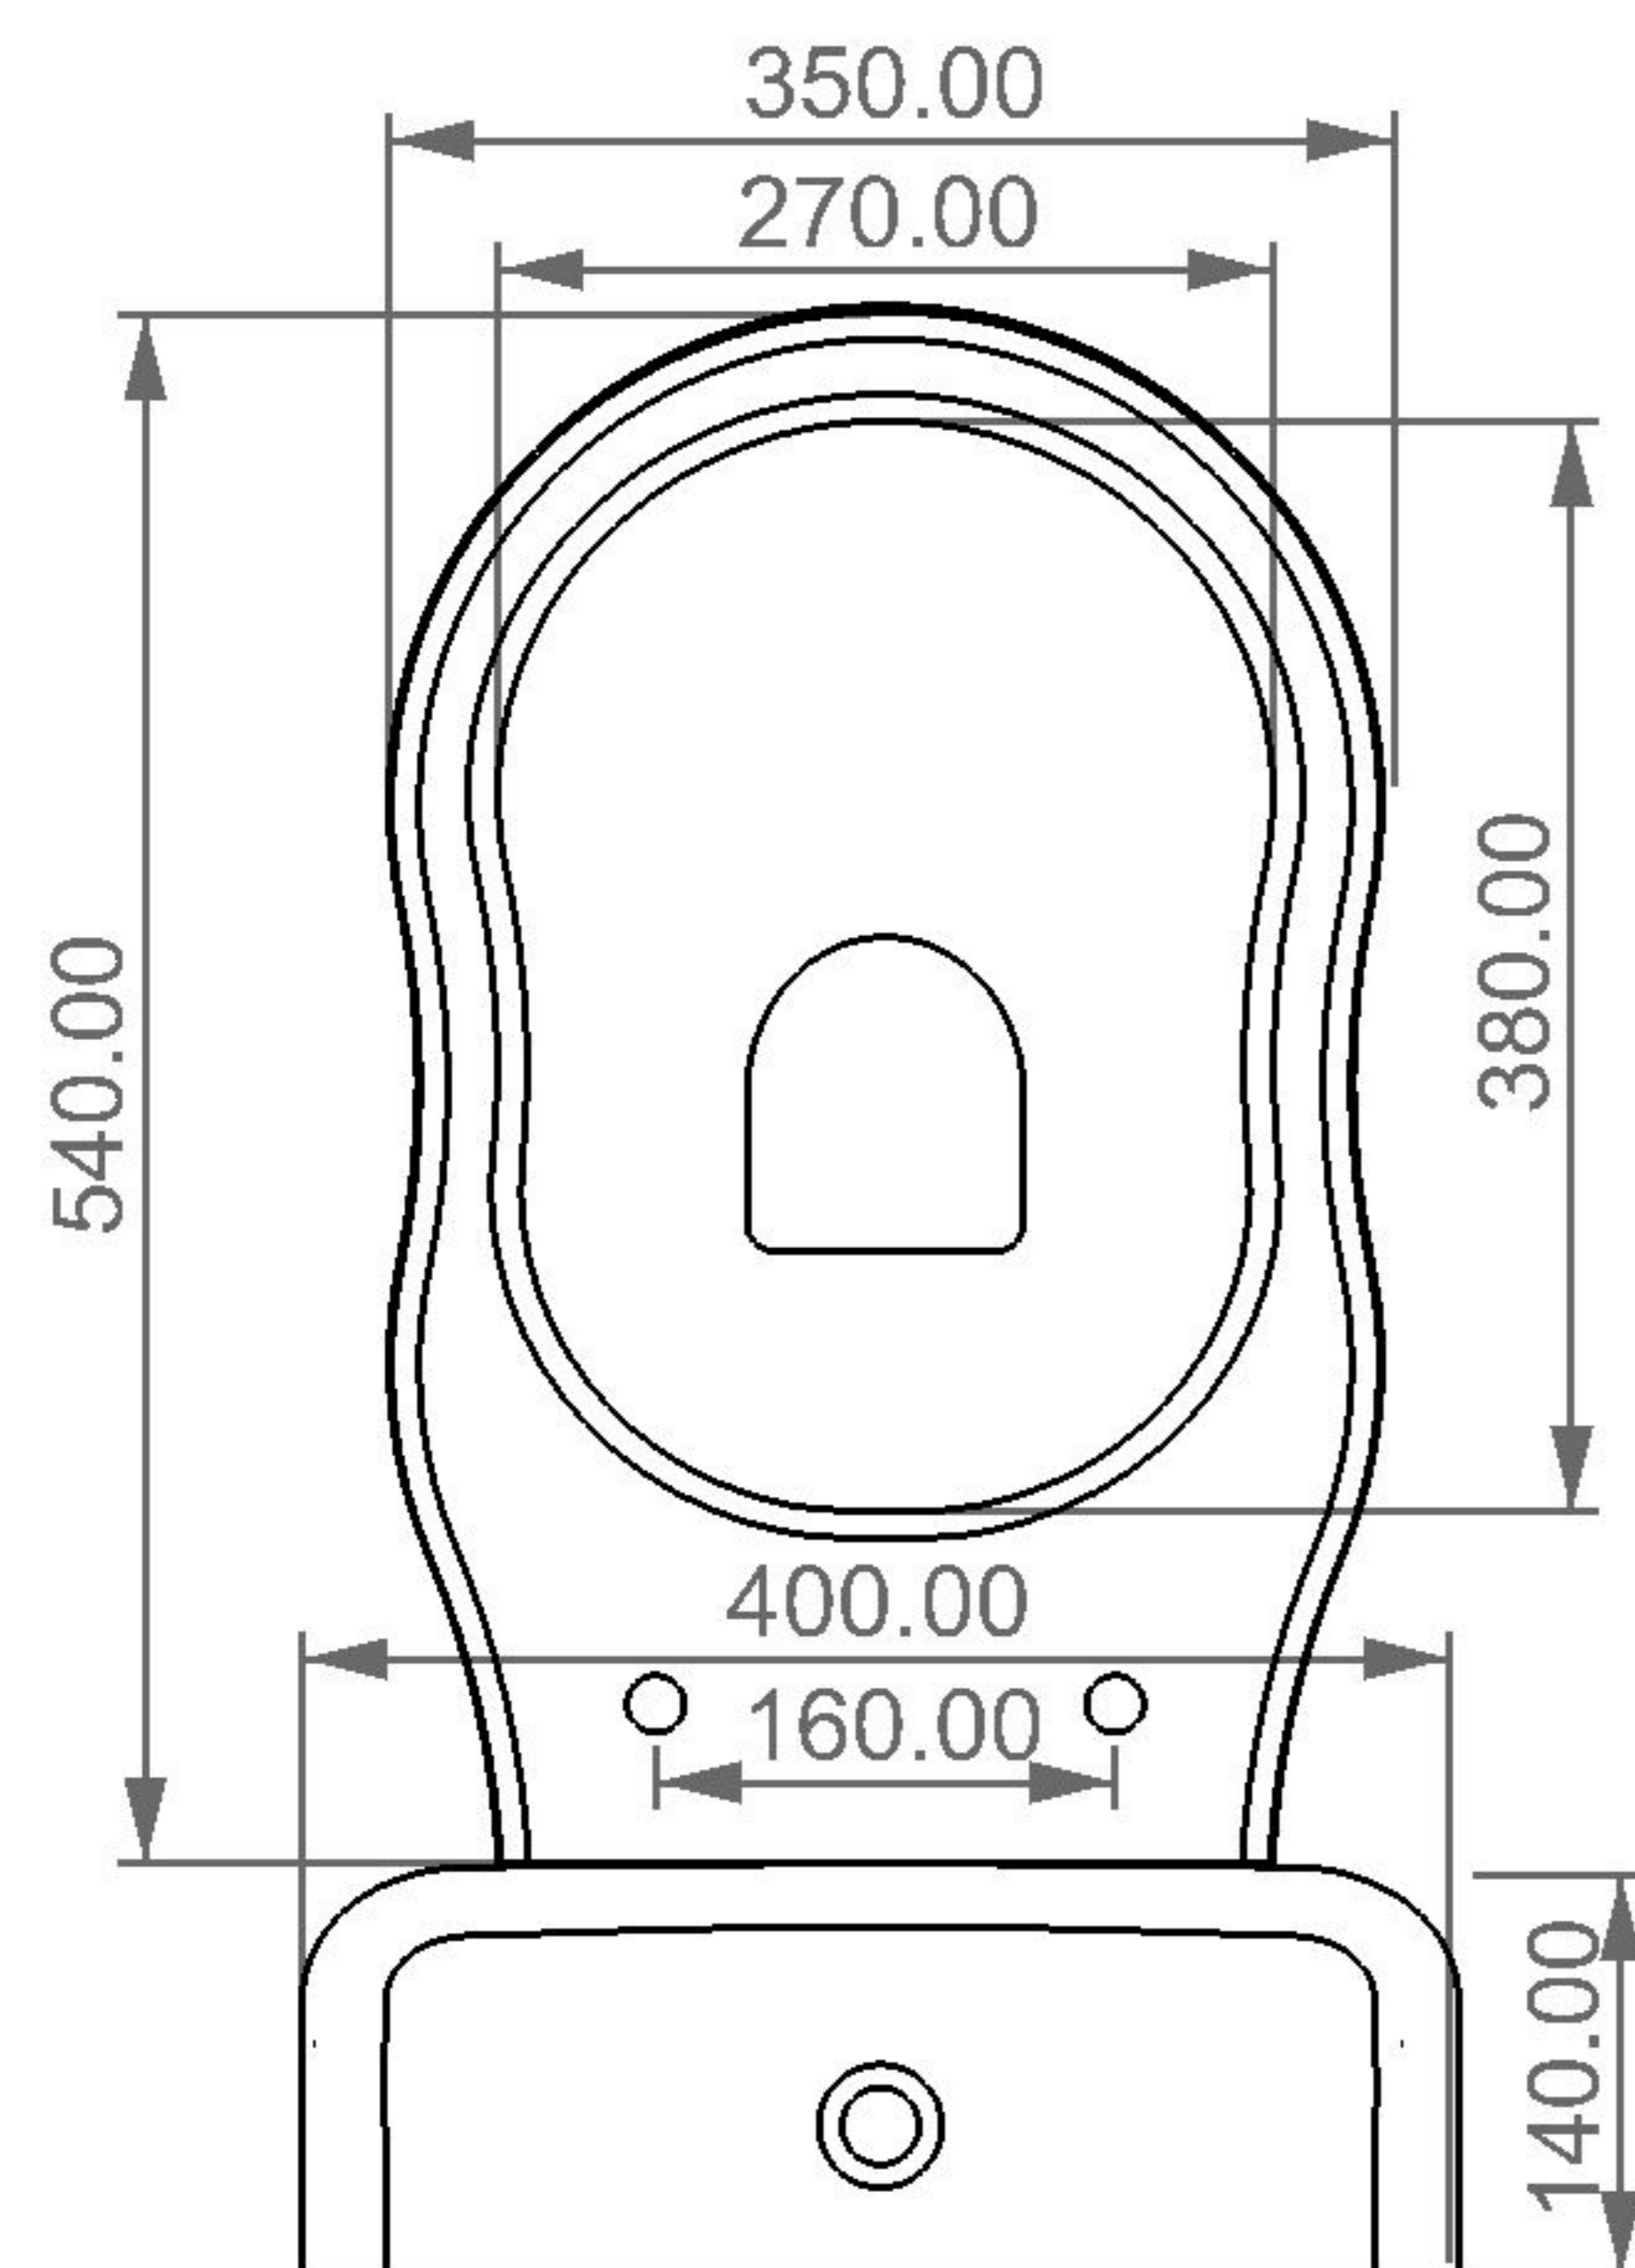

MBL TIME

FRONT

SECTION

TOP

REAR

Designation	
MBL TIME	
Scale	<p>This drawing including the respective data may neither be duplicated nor modified nor altered without the consent of GSG Ceramic Design. The use of the data/technical drawings take place at users own risk and under exclusion of any liability of GSG Ceramic Design. The dimensions are not binding; products are subject to changes. Measurement shown may be subjected to small variations or are indicative.</p>
1:10	
cod. TICIMBL	