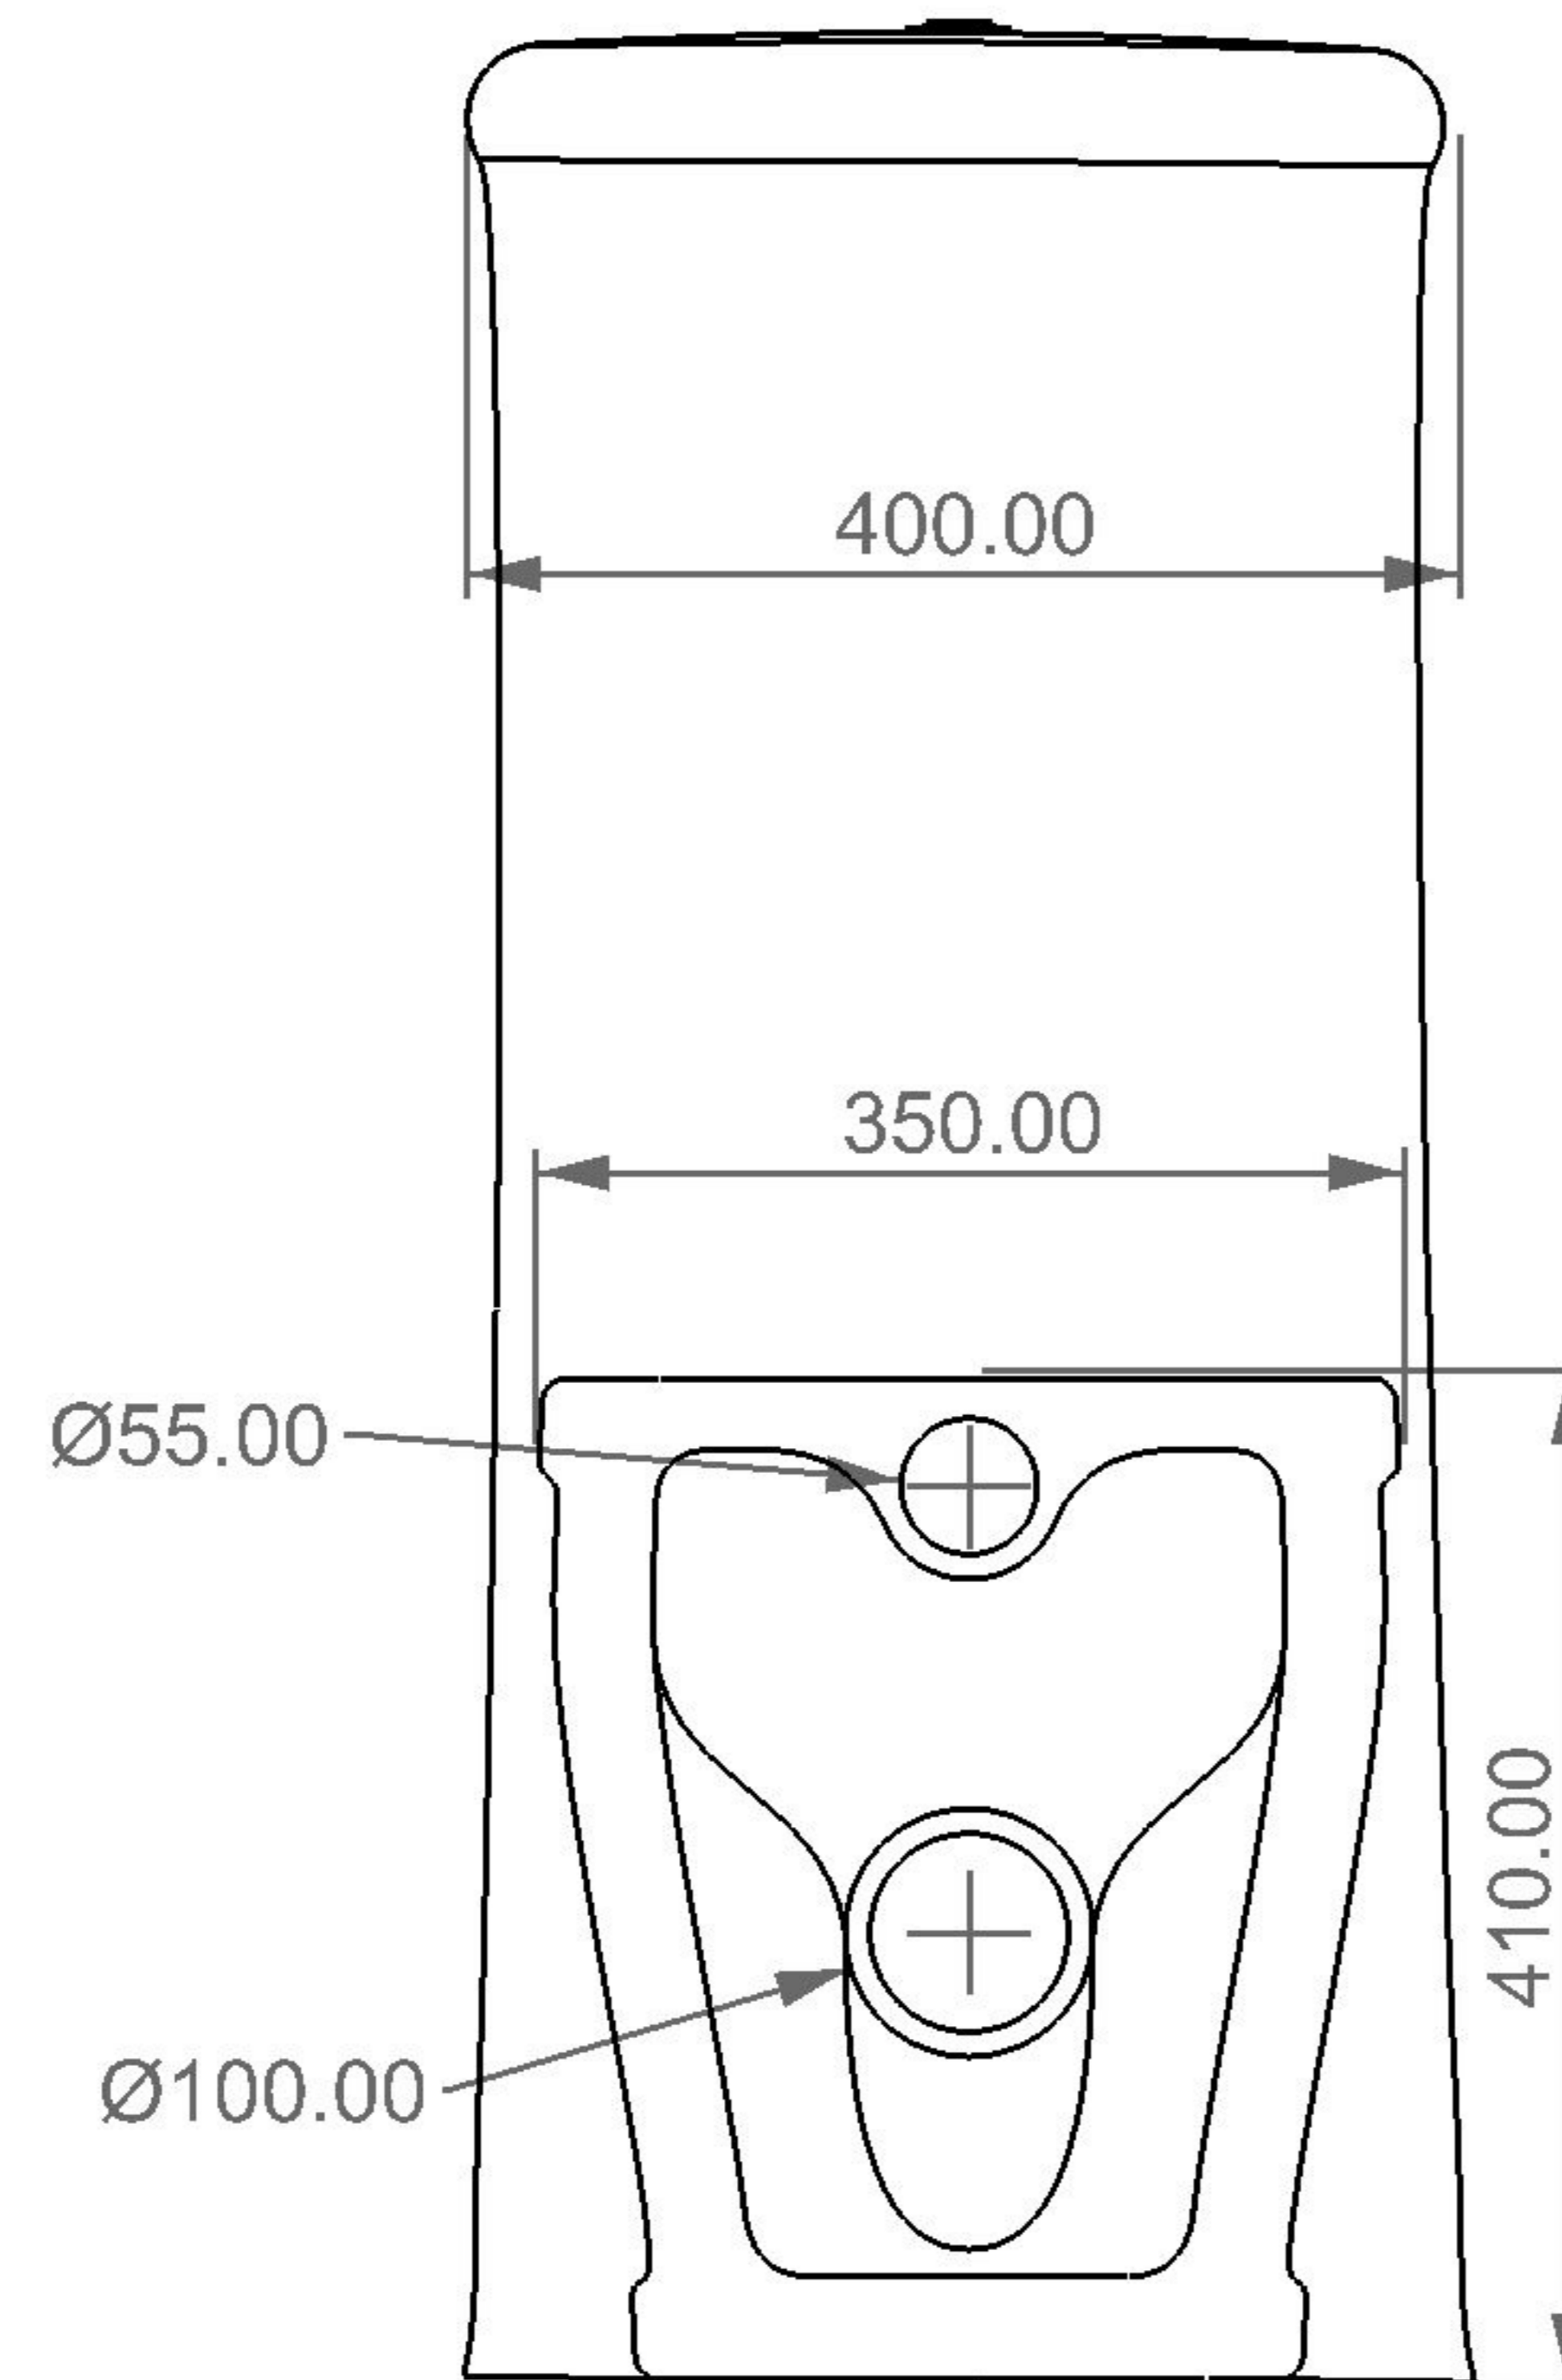

MBL TIME

FRONT

SECTION

TOP

REAR

Designation	
MBL TIME	
Scale	<p>This drawing including the respective data may neither be duplicated nor modified nor altered without the consent of GSG Ceramic Design. The use of the data/technical drawings take place at users own risk and under exclusion of any liability of GSG Ceramic Design. The dimensions are not binding; products are subject to changes. Measurement shown may be subjected to small variations or are indicative.</p>
1:10	
cod. TICIMBL	