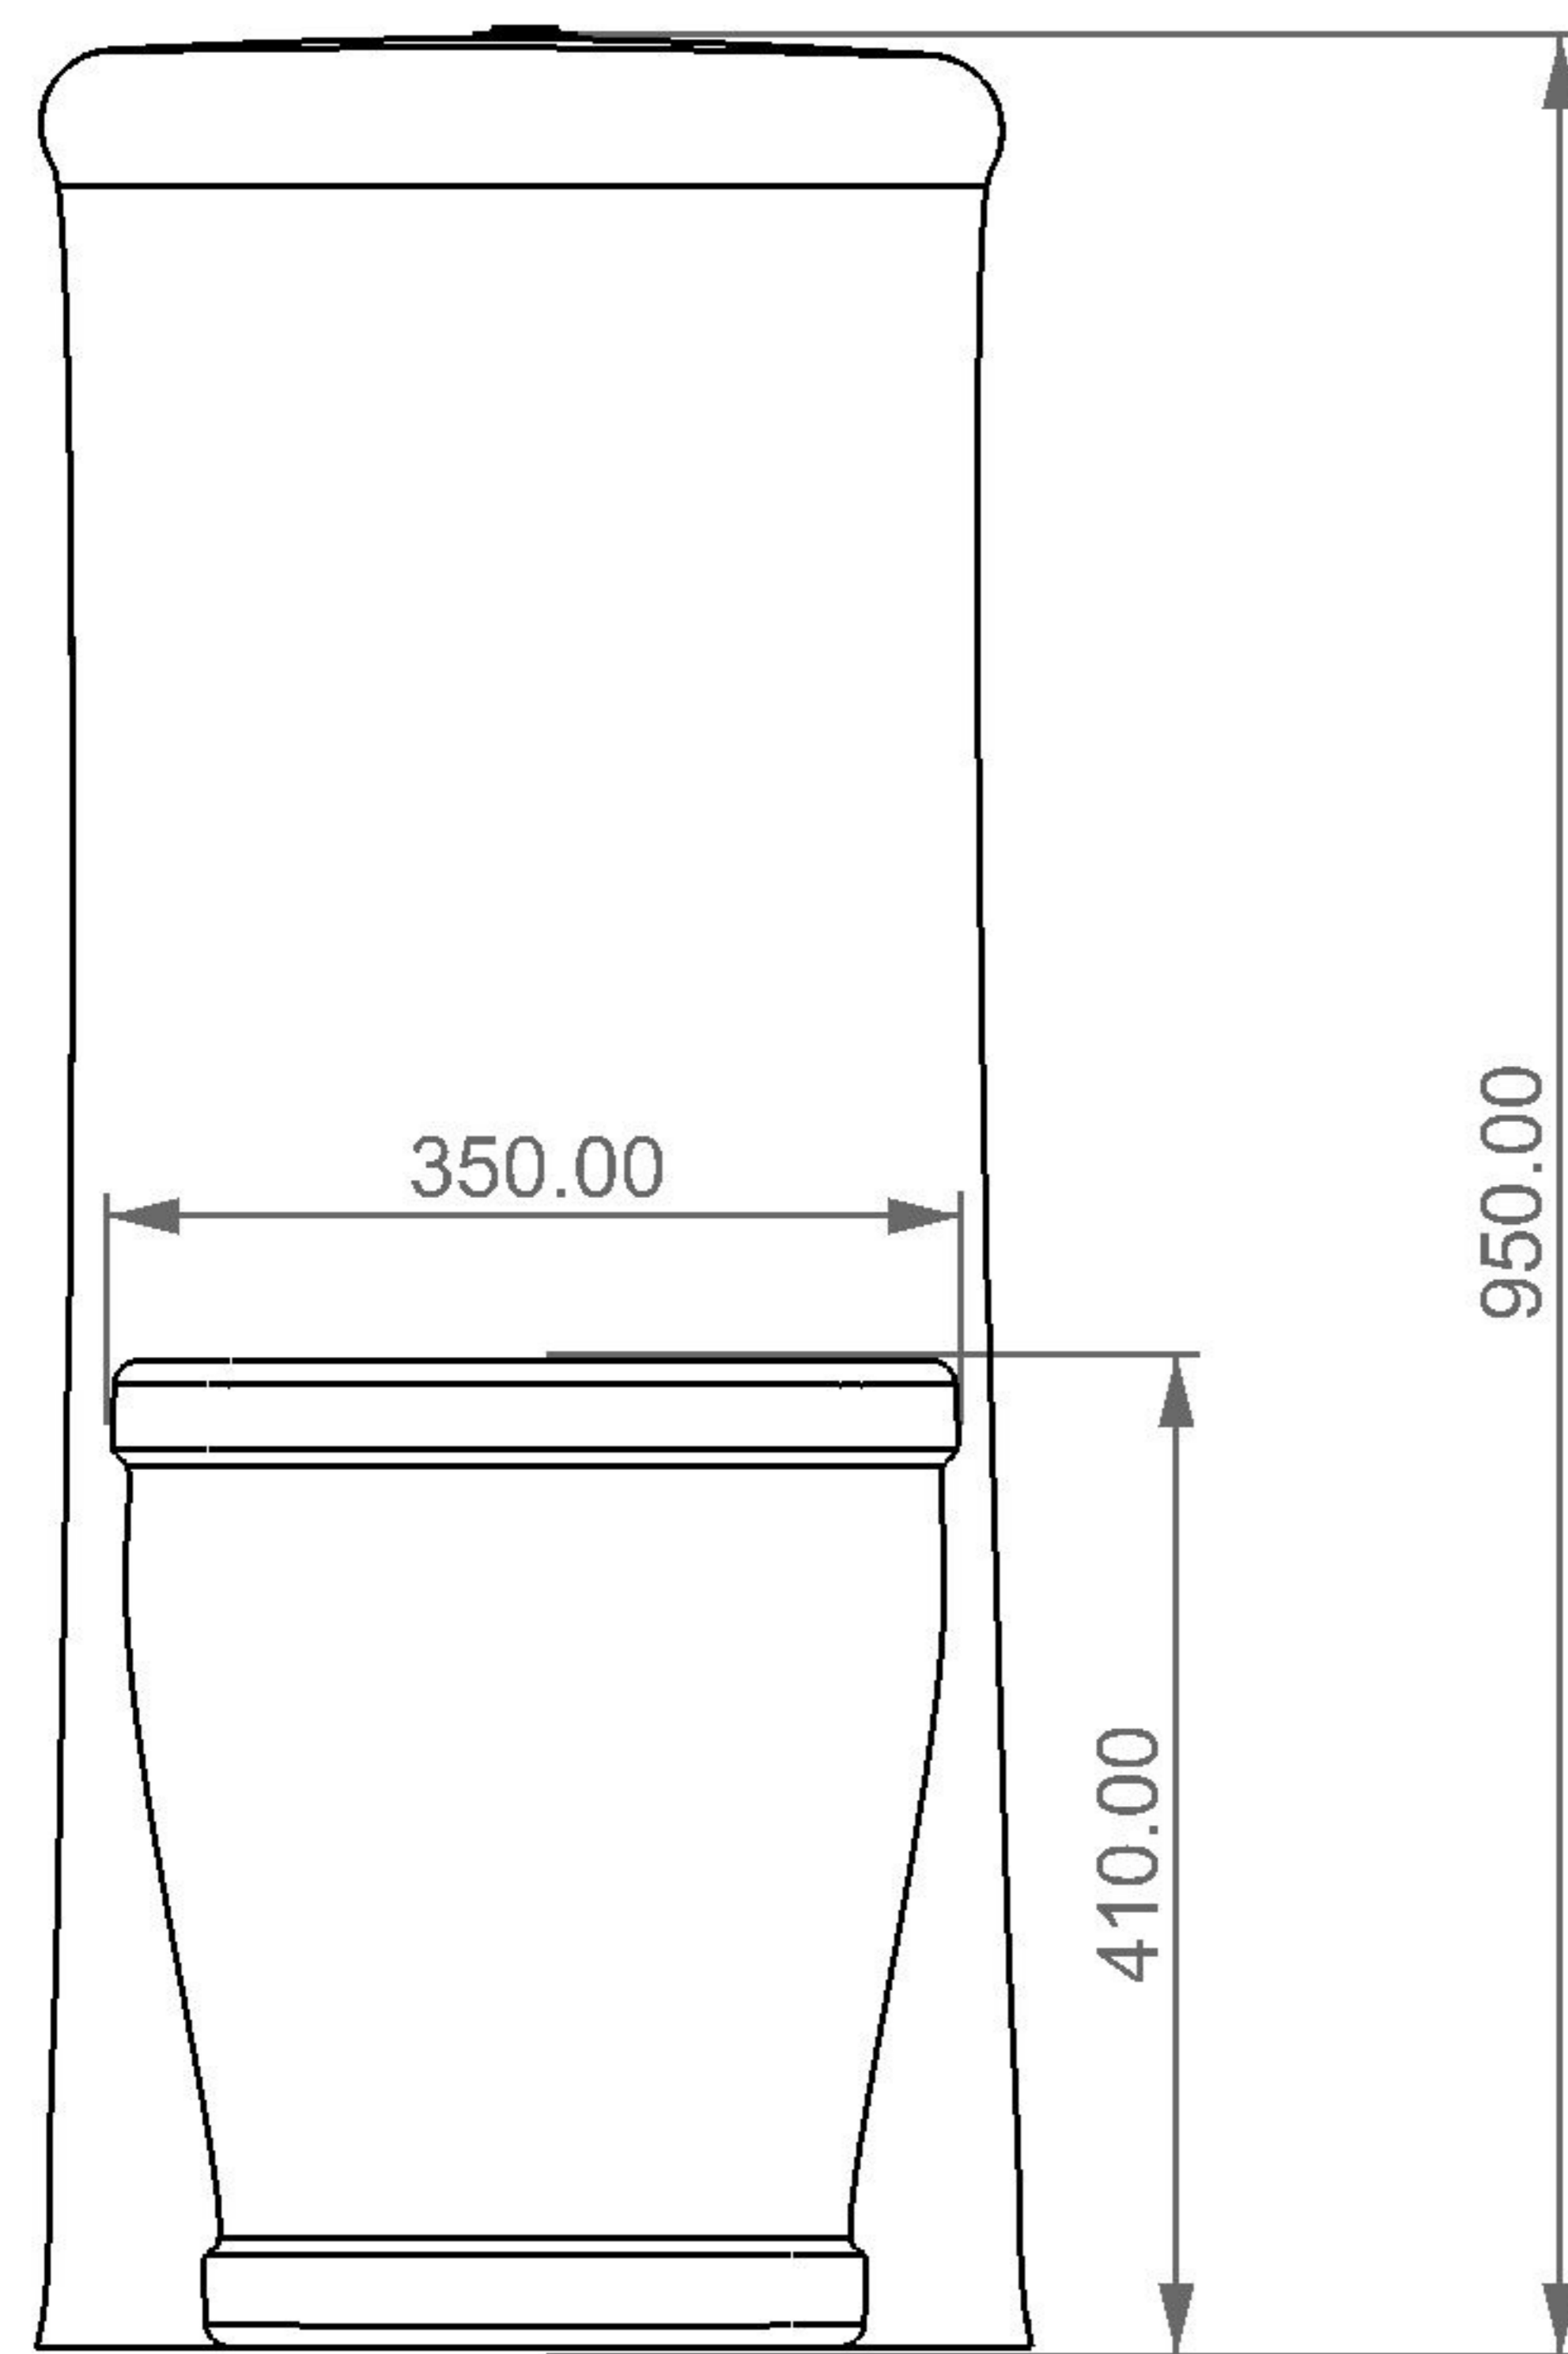

MBL TIME

FRONT

SECTION

TOP

REAR

Designation	
MBL TIME	
Scale	<p>This drawing including the respective data may neither be duplicated nor modified nor altered without the consent of GSG Ceramic Design. The use of the data/technical drawings take place at users own risk and under exclusion of any liability of GSG Ceramic Design. The dimensions are not binding; products are subject to changes. Measurement shown may be subjected to small variations or are indicative.</p>
1:10	
cod. TICIMBL	