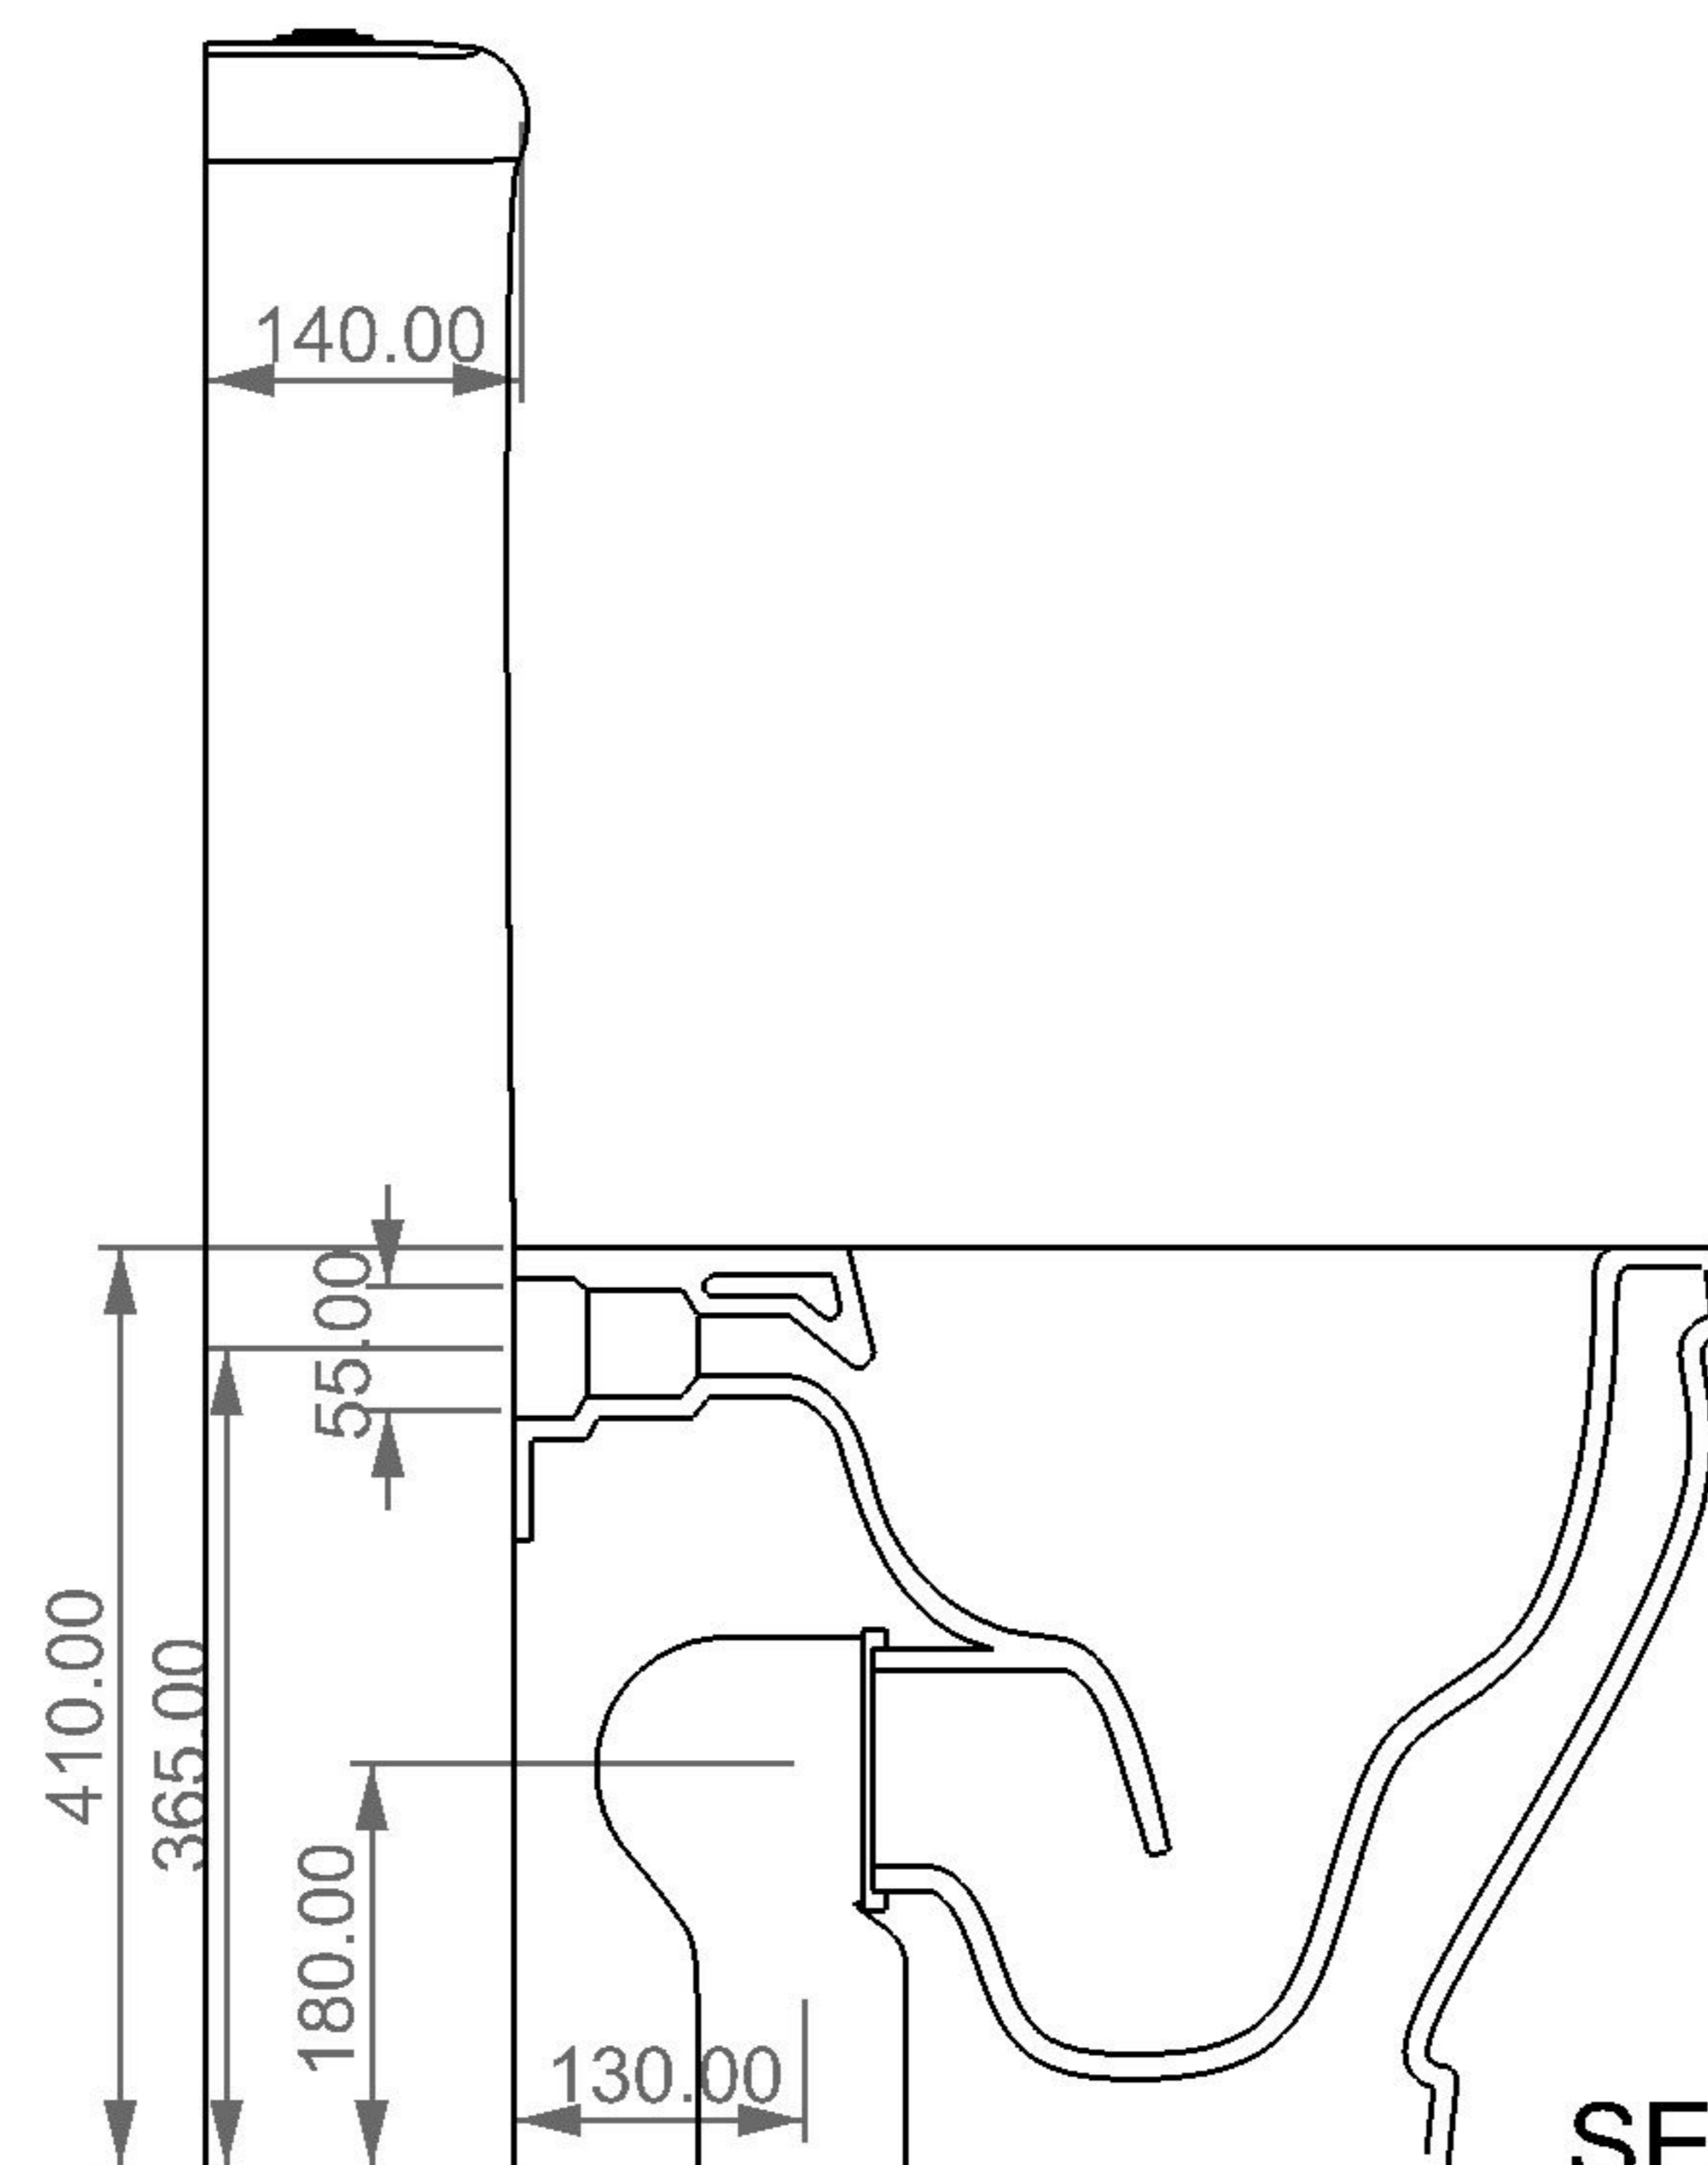

MBL TIME

FRONT

SECTION

TOP

REAR

Designation	
MBL TIME	
Scale	<p>This drawing including the respective data may neither be duplicated nor modified nor altered without the consent of GSG Ceramic Design. The use of the data/technical drawings take place at users own risk and under exclusion of any liability of GSG Ceramic Design. The dimensions are not binding; products are subject to changes. Measurement shown may be subjected to small variations or are indicative.</p>
1:10	
cod. TICIMBL	