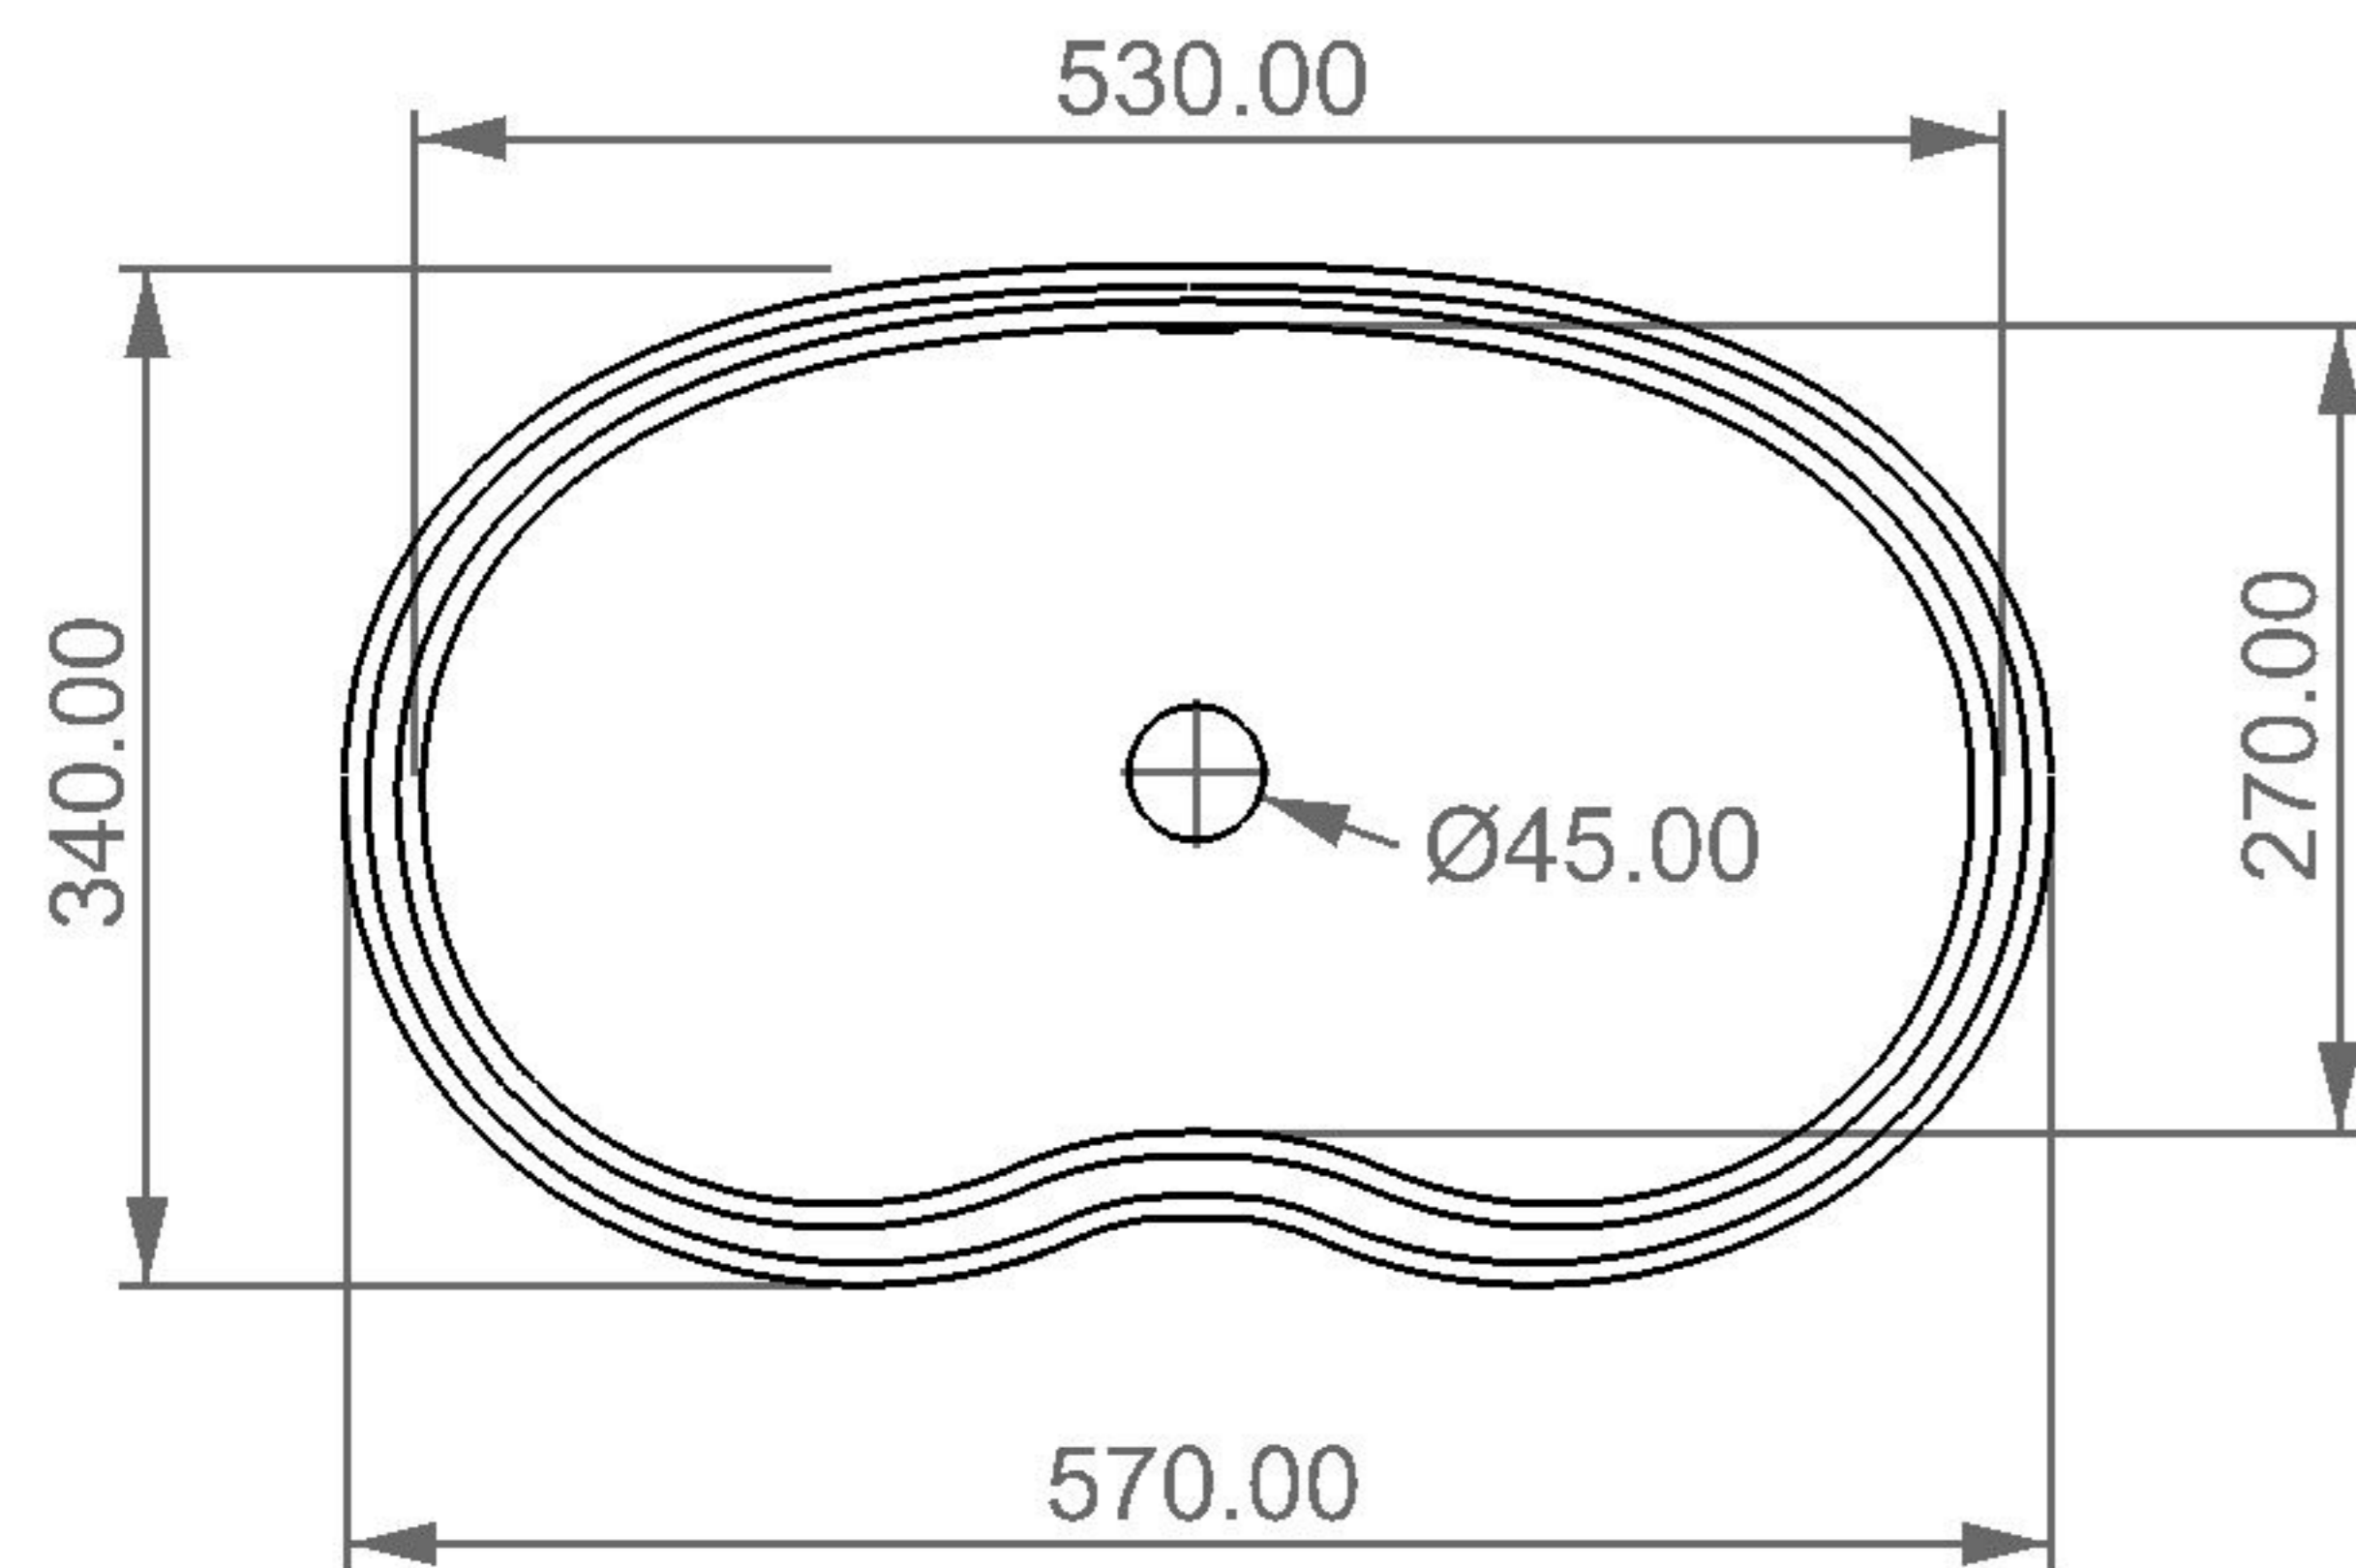

GSGI
CERAMIC DESIGN

lavabo sottopiano TIME cm 57
Undertop washbasin TIME cm 57

FRONT

LEFT

REAR

SECTION

TOP

Designation	
lavabo sottopiano TIME cm 57 Undertop washbasin TIME cm 57	
Scale 1:10	
cod. TILAVSP	<p>This drawing including the respective data may neither be duplicated nor modified nor altered without the consent of GSG Ceramic Design. The use of the data/technical drawings take place at users own risk and under exclusion of any liability of GSG Ceramic Design. The dimensions are not binding; products are subject to changes. Measurement shown may be subjected to small variations or are indicative.</p>