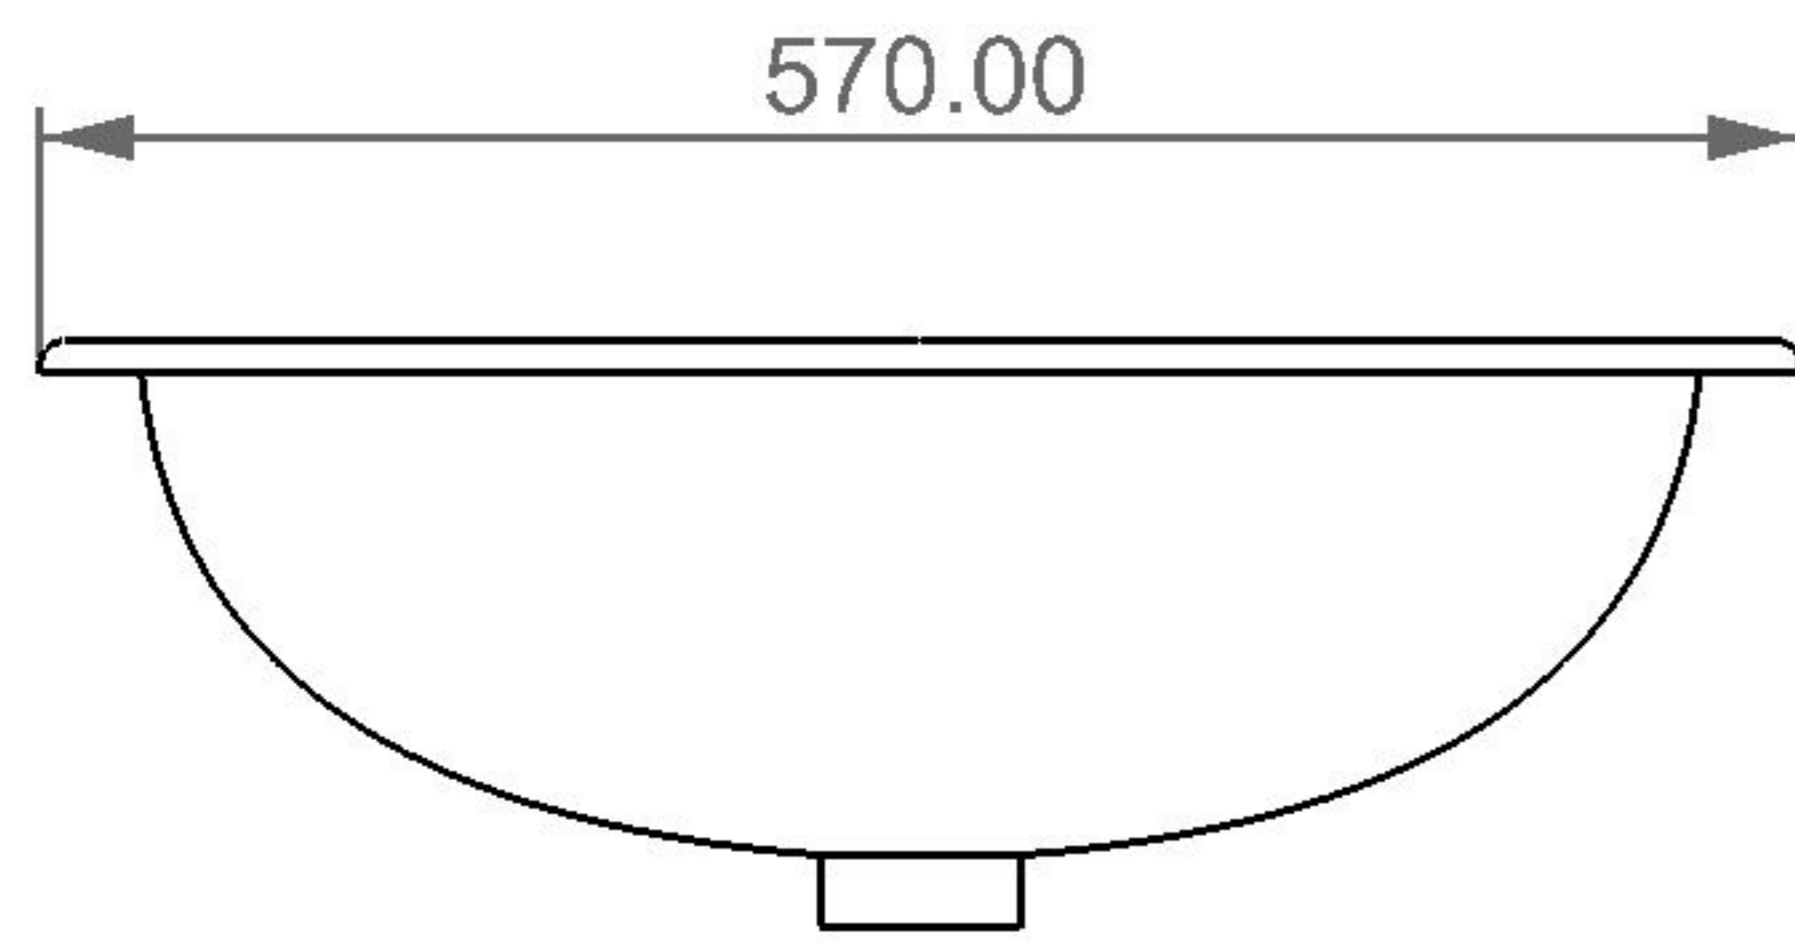

GSGI
CERAMIC DESIGN

lavabo sottopiano TIME cm 57
Undertop washbasin TIME cm 57

FRONT

LEFT

REAR

SECTION

TOP

Designation	
lavabo sottopiano TIME cm 57 Undertop washbasin TIME cm 57	
Scale 1:10	
cod. TILAVSP	<p>This drawing including the respective data may neither be duplicated nor modified nor altered without the consent of GSG Ceramic Design. The use of the data/technical drawings take place at users own risk and under exclusion of any liability of GSG Ceramic Design. The dimensions are not binding; products are subject to changes. Measurement shown may be subjected to small variations or are indicative.</p>