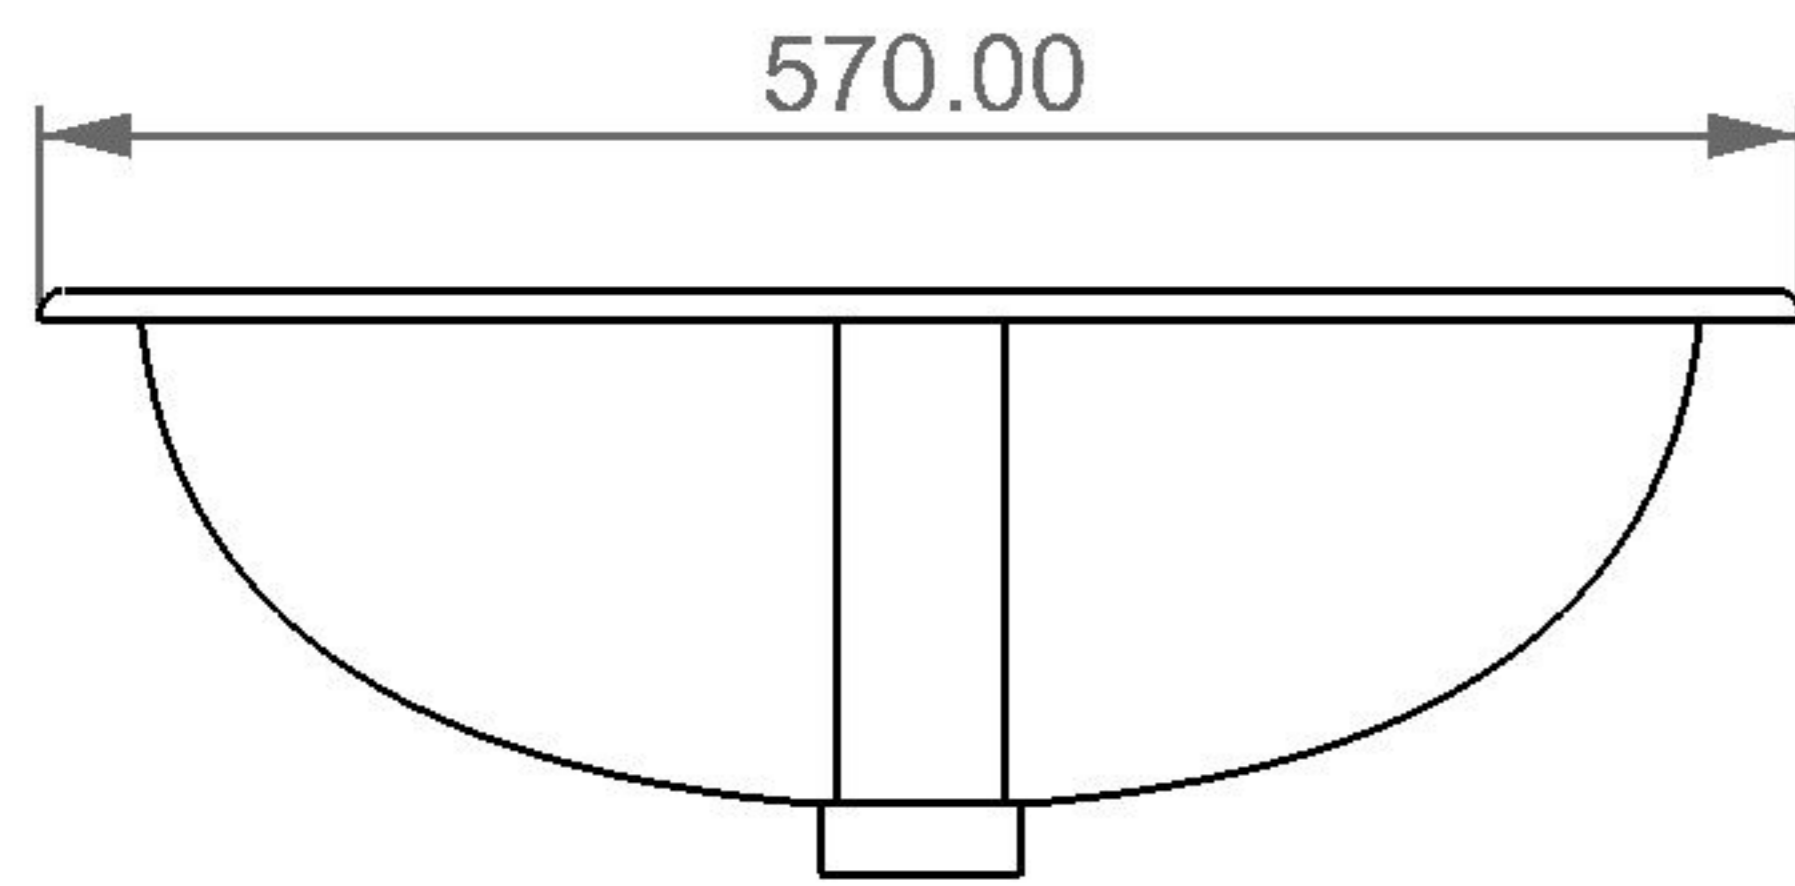

GSGI
CERAMIC DESIGN

lavabo sottopiano TIME cm 57
Undertop washbasin TIME cm 57

FRONT

LEFT

REAR

SECTION

TOP

Designation	
lavabo sottopiano TIME cm 57 Undertop washbasin TIME cm 57	
Scale 1:10	
cod. TILAVSP	<p>This drawing including the respective data may neither be duplicated nor modified nor altered without the consent of GSG Ceramic Design. The use of the data/technical drawings take place at users own risk and under exclusion of any liability of GSG Ceramic Design. The dimensions are not binding; products are subject to changes. Measurement shown may be subjected to small variations or are indicative.</p>