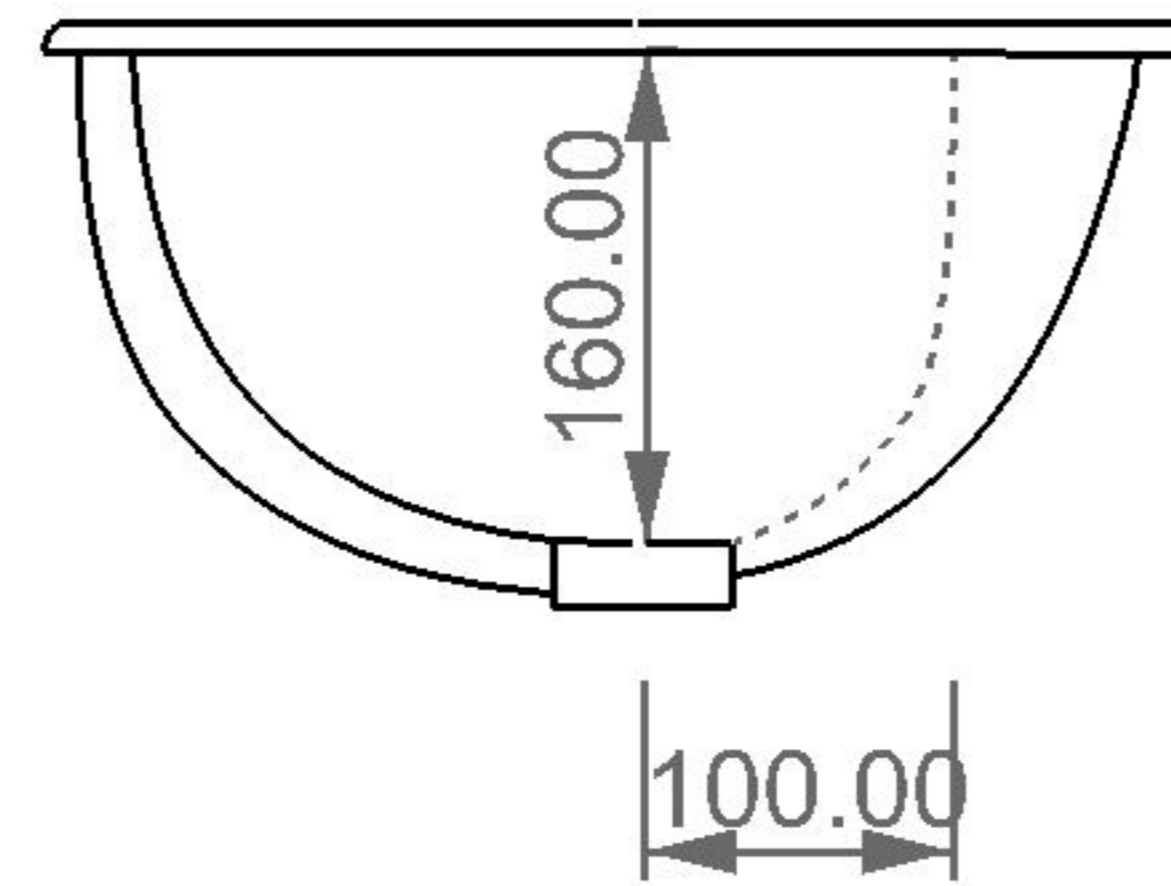

GSGI
CERAMIC DESIGN

lavabo sottopiano TIME cm 57
Undertop washbasin TIME cm 57

FRONT

LEFT

REAR

SECTION

TOP

Designation	
lavabo sottopiano TIME cm 57 Undertop washbasin TIME cm 57	
Scale 1:10	
cod. TILAVSP	<p>This drawing including the respective data may neither be duplicated nor modified nor altered without the consent of GSG Ceramic Design. The use of the data/technical drawings take place at users own risk and under exclusion of any liability of GSG Ceramic Design. The dimensions are not binding; products are subject to changes. Measurement shown may be subjected to small variations or are indicative.</p>